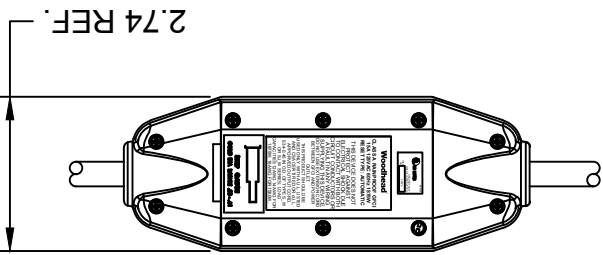

INITIAL RELEASE
EC NO.: PG2013-1078
DRWN: HRUJZ01 2013/02/07
CHKD: HKNEELAN 2014/07/22
APPR: JFMURPHY 2015/04/20

QUALITY SYMBOLS
=0
=0

GENERAL TOLERANCES (UNLESS SPECIFIED)
DIMENSION STYLE INCH
SCALE DESIGN UNITS INCH
THIRD ANGLE PROJECTION

GENERAL TOLERANCES (UNLESS SPECIFIED)	DIMENSION STYLE	SCALE	DESIGN UNITS	THIRD ANGLE PROJECTION
4 PLACES ±	mm	1:50	50 FT ± 4 IN	MANUAL
3 PLACES ±	mm	1:25	25 FT ± 2 IN	MANUAL
2 PLACES ±	mm	1:12.5	12.5 FT ± 1 IN	MANUAL
1 PLACE ±	mm	1:6.25	6.25 FT ± 0.5 IN	MANUAL

SEE TABLE
MATERIAL NO. 1301530066
APPROVED BY DATE
JFMURPHY 2015/04/20
MOLEX INCORPORATED

120V 15A INLINE GFCI
W/ 14W47 & 15W47
WATERTIGHT PLUG & CONN
SD-130153-016
SHEET NO. 1 OF 1
THIS DRAWING CONTAINS INFORMATION THAT IS PROPRIETARY TO MOLEX INCORPORATED AND SHOULD NOT BE USED WITHOUT WRITTEN PERMISSION

MATERIAL NO.	ENGINEERING NO.	LENGTH "L"	LENGTH "A"	POWER-UP
1301530056	15052-1A	2 FT ± 1 IN	1 FT ± 1 IN	AUTO
1301530068	15052-6A	7 FT 8 IN	6 FT ± 2 IN	AUTO
1301530061	15052-25A	26 FT 8 IN	26 FT ± 2 IN	AUTO
1301530065	15052-50A	51 FT 8 IN	50 FT ± 4 IN	AUTO
1301530059	15052-1M	2 FT 8 IN	1 FT ± 1 IN	MANUAL
1301530070	15052-6M	7 FT 8 IN	6 FT ± 2 IN	MANUAL
1301530063	15052-25M	26 FT 8 IN	25 FT ± 2 IN	MANUAL
1301530066	15052-50M	50 FT 8 IN	50 FT ± 4 IN	MANUAL