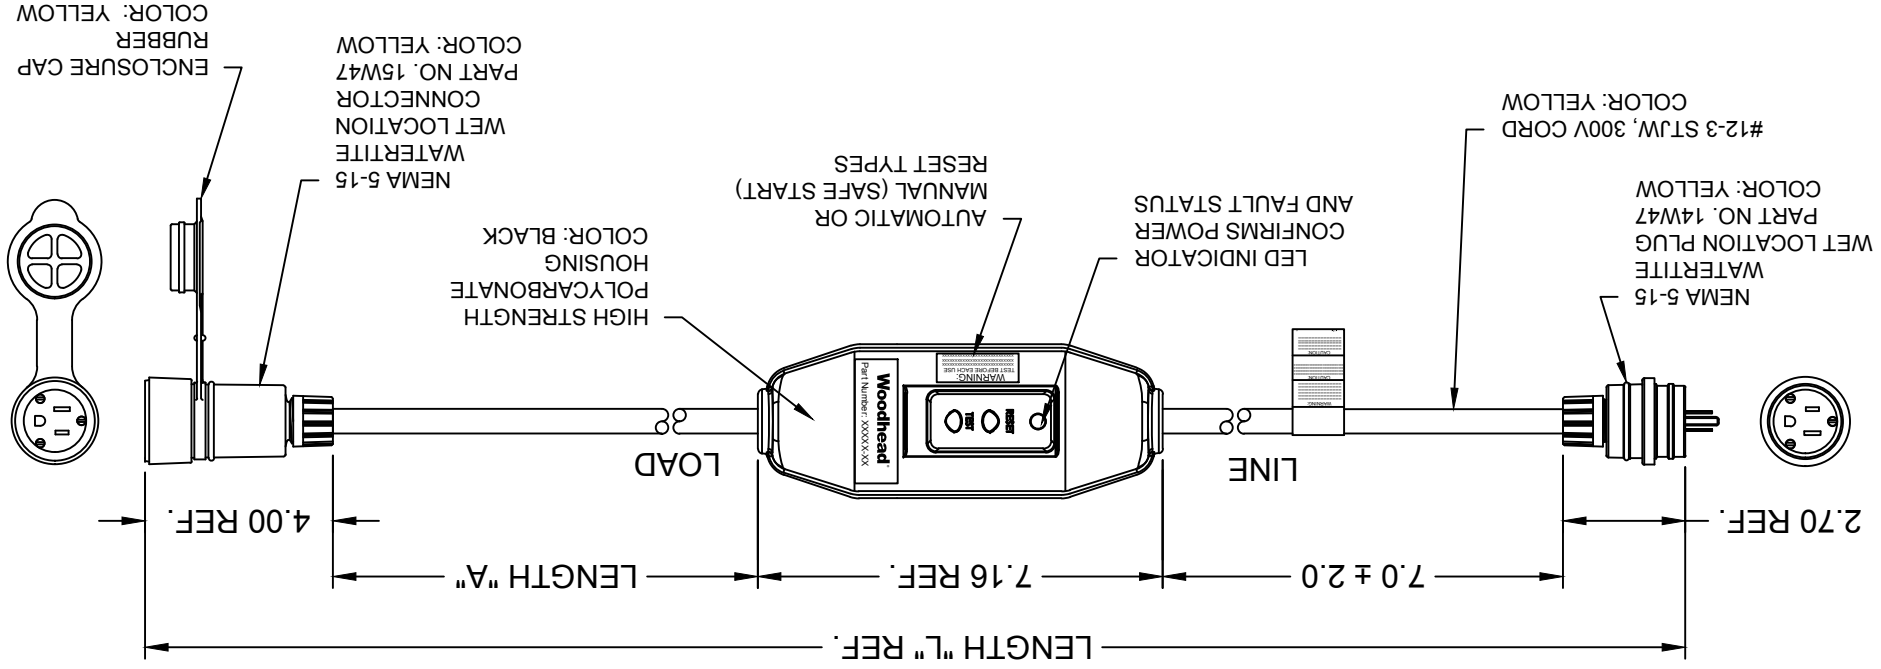

INITIAL RELEASE
 EC NO.: PG2013-1078
 DRWN: HRUJZ01 2013/02/07
 CHKD: HKNEELAN 2014/07/22
 APPR: JFMURPHY 2015/04/20

QUALITY SYMBOLS
 =0
 =0

GENERAL TOLERANCES (UNLESS SPECIFIED)
 DIMENSION STYLE INCH
 SCALE DESIGN UNITS INCH
 THIRD ANGLE PROJECTION

SEE TABLE
 MATERIAL NO. 1301530066
 APPROVED BY DATE
 JFMURPHY 2015/04/20
 MOLEX INCORPORATED

120V 15A INLINE GFCI
 W/ 14W47 & 15W47
 WATERTIGHT PLUG & CONN
 SD-130153-016
 SHEET NO. 1 OF 1
 THIS DRAWING CONTAINS INFORMATION THAT IS PROPRIETARY TO MOLEX INCORPORATED AND SHOULD NOT BE USED WITHOUT WRITTEN PERMISSION

MATERIAL NO.	ENGINEERING NO.	LENGTH "L"	LENGTH "A"	POWER-UP
1301530056	15052-1A	2 FT ± 1 IN	1 FT ± 1 IN	AUTO
1301530068	15052-6A	7 FT 8 IN	6 FT ± 2 IN	AUTO
1301530061	15052-25A	26 FT 8 IN	26 FT ± 2 IN	AUTO
1301530065	15052-50A	51 FT 8 IN	50 FT ± 4 IN	AUTO
1301530059	15052-1M	2 FT 8 IN	1 FT ± 1 IN	MANUAL
1301530070	15052-6M	7 FT 8 IN	6 FT ± 2 IN	MANUAL
1301530063	15052-25M	26 FT 8 IN	25 FT ± 2 IN	MANUAL
1301530066	15052-50M	50 FT 8 IN	50 FT ± 4 IN	MANUAL