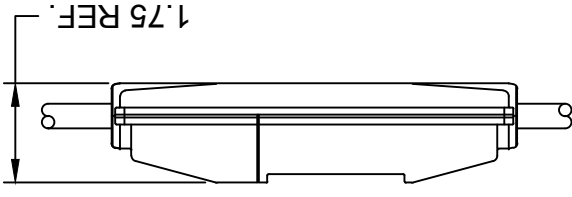

INITIAL RELEASE
 EC NO.: PG2013-1078
 DRWN: HRUJZ01 2013/02/07
 CHKD: HKNEELAN 2014/07/22
 APPR: JFMURPHY 2015/04/20

QUALITY SYMBOLS
 =0
 =0

GENERAL TOLERANCES (UNLESS SPECIFIED)
 DIMENSION STYLE INCH
 SCALE DESIGN UNITS INCH
 THIRD ANGLE PROJECTION

MATERIAL NO.	ENGINEERING NO.	LENGTH "L"	LENGTH "A"	POWER-UP
1301530056	15052-1A	2 FT ± 1 IN	1 FT ± 1 IN	AUTO
1301530068	15052-6A	7 FT 8 IN	6 FT ± 2 IN	AUTO
1301530061	15052-25A	26 FT 8 IN	26 FT ± 2 IN	AUTO
1301530065	15052-50A	51 FT 8 IN	50 FT ± 4 IN	AUTO
1301530059	15052-1M	2 FT 8 IN	1 FT ± 1 IN	MANUAL
1301530070	15052-6M	7 FT 8 IN	6 FT ± 2 IN	MANUAL
1301530063	15052-25M	26 FT 8 IN	25 FT ± 2 IN	MANUAL
1301530066	15052-50M	50 FT 8 IN	50 FT ± 4 IN	MANUAL