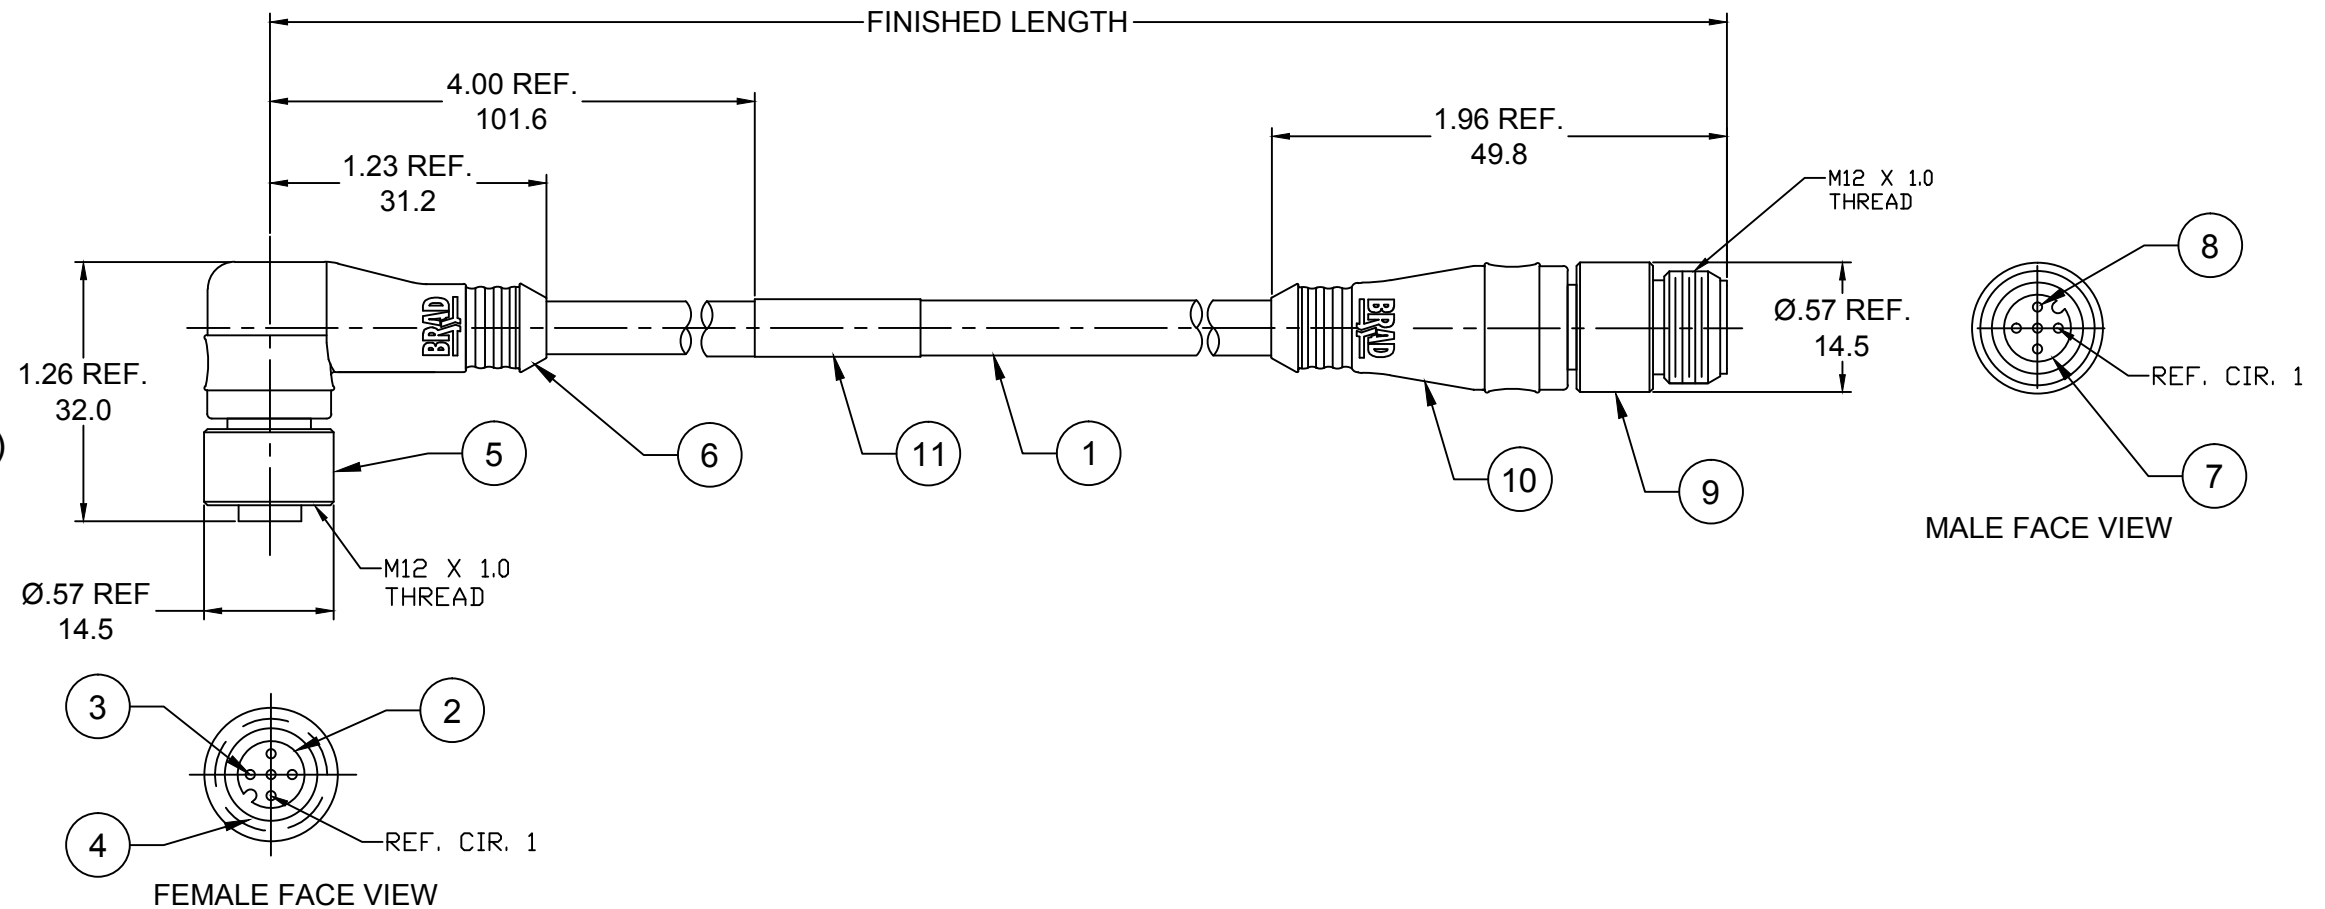

- NOTES:**
- MATERIAL: AS NOTED
 - FINISH: AS NOTED
 - ELECTRICAL:
VOLTAGE: 250V
CURRENT: 4A
 - TEMP RATING: -20° TO +80°C
 - PROTECTION: IP67 (WHEN MATED)

ITEM	DESCRIPTION	MATERIAL	FINISH
11	WRAP LABEL	VINYL	BLACK/YELLOW
10	OVERMOLD (MALE)	PUR	YELLOW
9	COUPLING NUT (MALE)	BRASS	TEFLON/NICKEL
8	CONTACT PIN	COPPER ALLOY	GOLD PLATED
7	MALE INSERT	PUR	BLACK
6	OVERMOLD (90D FEMALE)	PUR	YELLOW
5	COUPLING NUT (FEMALE)	BRASS	TEFLON/NICKEL
4	O-RING	VITON	RED
3	CONTACT SOCKET	COPPER ALLOY	GOLD PLATED
2	FEMALE INSERT	PUR	BLACK
1	CABLE, 18 AWG, 4 COND	PUR JACKET	YELLOW
ITEM	DESCRIPTION	MATERIAL	FINISH

RELEASED EC NO: IPG2017-0018 DRWN: RSTONE 2016/07/12 CHKD: K COX APPR: TWOLDEGE 2016/08/19	QUALITY SYMBOLS 	GENERAL TOLERANCES (UNLESS SPECIFIED)		DIMENSION STYLE IN/MM		SCALE ---	DESIGN UNITS INCH	 THIRD ANGLE PROJECTION	
		4 PLACES	±---	±---	DRAWN BY	DATE	TITLE M12 CABLE ASSY MALE STR / FEMALE 90D 18AWG PUR HI-FLEX		
		3 PLACES	±---	±---	RSTONE	2016/07/12			
		2 PLACES	±0.13	±0.01	CHECKED BY	DATE	MOLEX INCORPORATED		
1 PLACE	±0.3	±---	APPROVED BY	DATE	TWOLDEGE 2016/08/19		DOCUMENT NO. SD-120066-063	SHEET NO. 1 OF 1	
DRAFT WHERE APPLICABLE MUST REMAIN WITHIN DIMENSIONS				MATERIAL NO. -	THIS DRAWING CONTAINS INFORMATION THAT IS PROPRIETARY TO MOLEX INCORPORATED AND SHOULD NOT BE USED WITHOUT WRITTEN PERMISSION				