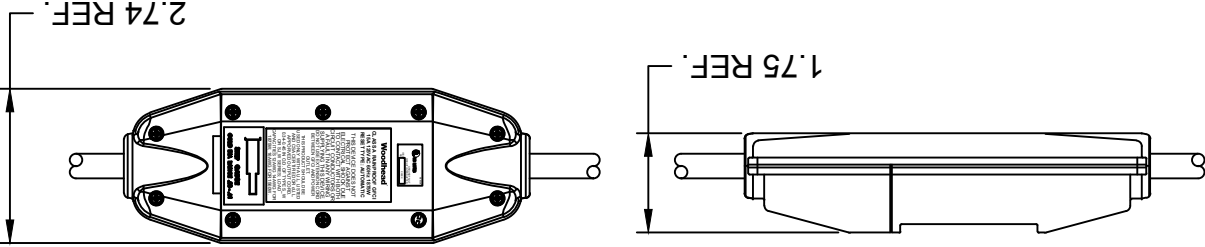

INITIAL RELEASE
 EC NO.: PG2013-1078
 DRWN: HRUJZ01 2013/02/07
 CHKD: HKNEELAN 2014/07/22
 APPR: JFMURPHY 2015/04/20

QUALITY SYMBOLS
 =0
 =0

GENERAL TOLERANCES (UNLESS SPECIFIED)
 DIMENSION STYLE INCH
 SCALE DESIGN UNITS INCH
 THIRD ANGLE PROJECTION

MATERIAL NO.	ENGINEERING NO.	LENGTH "L"	LENGTH "A"	POWER-UP
1301530056	15052-1A	2 FT ± 1 IN	1 FT ± 1 IN	AUTO
1301530068	15052-6A	7 FT 8 IN	6 FT ± 2 IN	AUTO
1301530061	15052-25A	26 FT 8 IN	26 FT ± 2 IN	AUTO
1301530065	15052-50A	51 FT 8 IN	50 FT ± 4 IN	AUTO
1301530059	15052-1M	2 FT 8 IN	1 FT ± 1 IN	MANUAL
1301530070	15052-6M	7 FT 8 IN	6 FT ± 2 IN	MANUAL
1301530063	15052-25M	25 FT 8 IN	25 FT ± 2 IN	MANUAL
1301530066	15052-50M	50 FT 8 IN	50 FT ± 4 IN	MANUAL