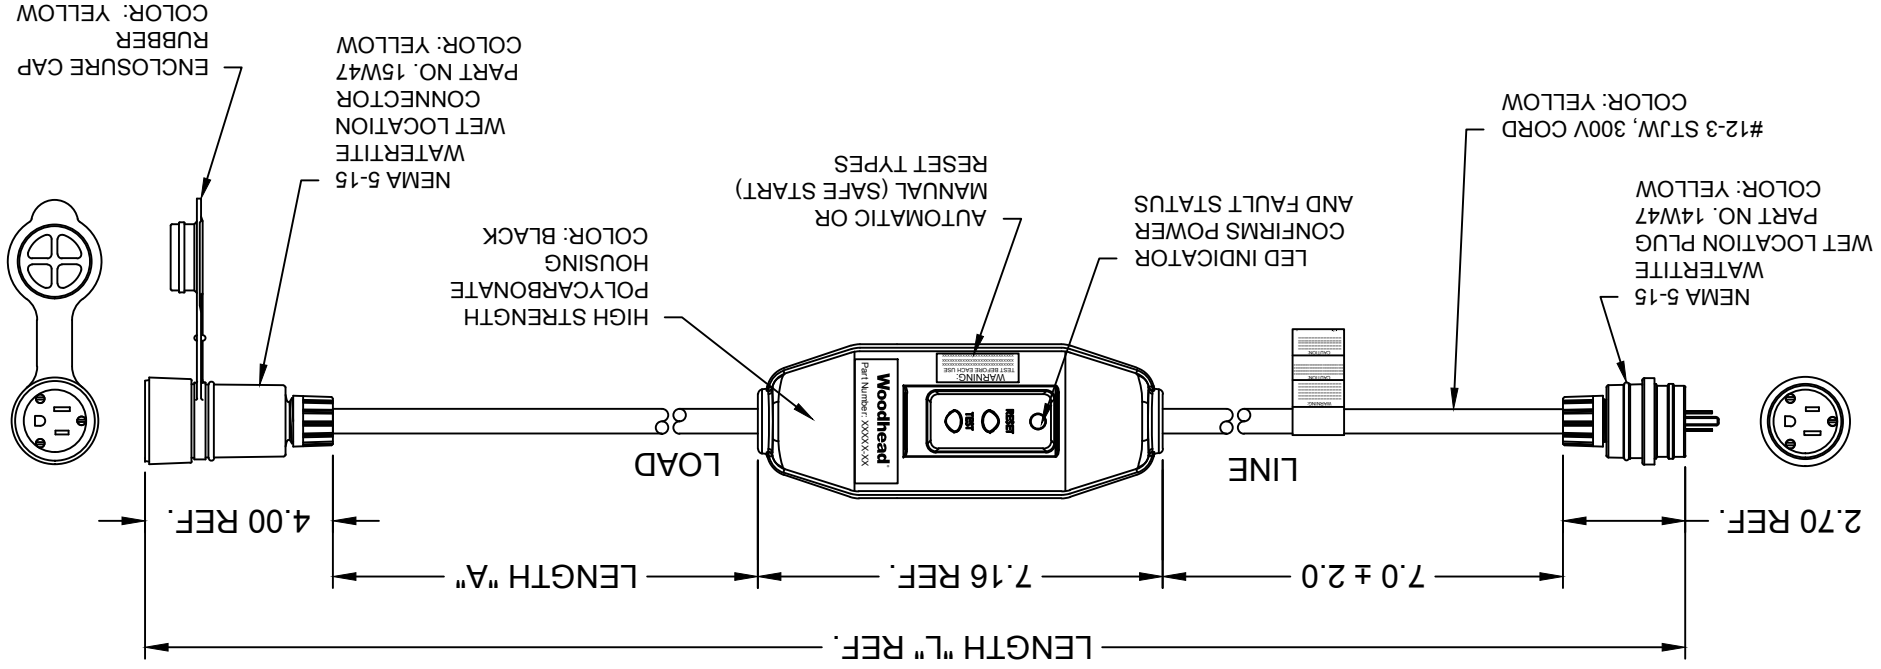

INITIAL RELEASE
 EC NO.: PG2013-1078
 DRWN: HRUJZ01 2013/02/07
 CHKD: HKNEELAN 2014/07/22
 APPR: JFMURPHY 2015/04/20

QUALITY SYMBOLS
 =0
 =0

GENERAL TOLERANCES (UNLESS SPECIFIED)
 DIMENSION STYLE INCH
 SCALE DESIGN UNITS INCH
 THIRD ANGLE PROJECTION

SEE TABLE
 MATERIAL NO. JFMURPHY 2015/04/20
 APPROVED BY DATE
 HKNEELAN 2014/07/22
 CHECKED BY DATE
 HRUJZ01 2013/02/07
 DRAWN BY DATE

120V 15A INLINE GFCI
 W/ 14W47 & 15W47
 WATERTIGHT PLUG & CONN
 MOLEX INCORPORATED
 SD-130153-016
 SHEET NO. 1 OF 1
 THIS DRAWING CONTAINS INFORMATION THAT IS PROPRIETARY TO MOLEX INCORPORATED AND SHOULD NOT BE USED WITHOUT WRITTEN PERMISSION

MATERIAL NO.	ENGINEERING NO.	LENGTH "L"	LENGTH "A"	POWER-UP
1301530056	15052-1A	2 FT ± 1 IN	1 FT ± 1 IN	AUTO
1301530068	15052-6A	7 FT 8 IN	6 FT ± 2 IN	AUTO
1301530061	15052-25A	26 FT 8 IN	26 FT ± 2 IN	AUTO
1301530065	15052-50A	51 FT 8 IN	50 FT ± 4 IN	AUTO
1301530059	15052-1M	2 FT 8 IN	1 FT ± 1 IN	MANUAL
1301530070	15052-6M	7 FT 8 IN	6 FT ± 2 IN	MANUAL
1301530063	15052-25M	25 FT 8 IN	25 FT ± 2 IN	MANUAL
1301530066	15052-50M	50 FT 8 IN	50 FT ± 4 IN	MANUAL