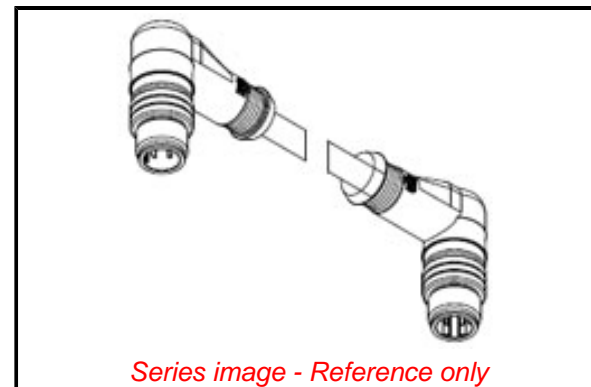

PLEASE CHECK WWW.MOLEX.COM FOR LATEST PART INFORMATION

Part Number: [1201080020](#)
Status: **Active**
Overview: Brad Industrial Ethernet Solutions
Description: Micro-Change (M12) Double-Ended Cordset, 4 Poles, Male (90°) to Male (90°), 26 AWG, PVC Cable, 30.0m (98.40') Length

Documents:

[Drawing (PDF)](#) [RoHS Certificate of Compliance (PDF)](#)

General

Product Family	Industrial Cordsets
Series	120108
Connector End A	Micro-Change (M12)
Connector End B	Micro-Change (M12)
IP Rating	IP67
Material - Contact	Copper Alloy
Overview	Brad Industrial Ethernet Solutions
Performance Category	5e
Product Name	Micro-Change (M12)
Region	America, Asia, Europe
Type	Double Ended
UPC	78678889819

Physical

Cable Diameter	6.35mm (.250")
Cable Length	30.0m (98.40')
Color - Cable Jacket	Blue Green
Coupling Style	Threaded
Gender	Male-Male
Keyway	D-coded
LED Indicator	No
Material - Cable Jacket	PVC
Material - Connector Body	TPU
Material - Coupling Nut	Nickel-plated Brass
Material - O-Ring	Fluoro-elastomer
Material - Plating Mating	Gold over Nickel
Orientation	90° to 90°
Poles	4
Temperature Range - Operating	-25°C to +75°C
Wire Size AWG	26
Wire/Cable Type	Shielded-Stranded

Electrical

Current - Maximum per Contact	1.5A
Voltage - Maximum	125V

Material Info

Engineering Number	E11A06302M300

Reference - Drawing Numbers

Sales Drawing	SD-120108-036-001

Series image - Reference only

EU ELV

Not Relevant

EU RoHS

Compliant with Exemption 6(c) REACH SVHC

Not Contained Per -ED/88/2018 (15 January 2019)

Halogen-Free

Status

Not Low-Halogen

For more information, please visit [Contact US](#)

China ROHS

China RoHS

50 Image

ELV

Not Relevant

RoHS Phthalates

Not Contained

Search Parts in this Series

[120108 Series](#)