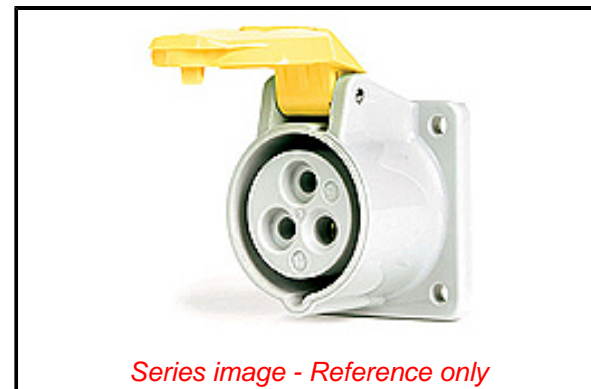

PLEASE CHECK WWW.MOLEX.COM FOR LATEST PART INFORMATION

Part Number: [1301500242](#)
Status: **Active**
Overview: [Heavy-Duty Industrial Wiring Devices](#)
Description: 20 Amp Safeway Pin and Sleeve Receptacle with Flip Lid, 4 Pole/5 Wire, 3ØY 480V, Red

Documents:

[RoHS Certificate of Compliance \(PDF\)](#)

Agency Certification

UL E145923

General

Product Family Wiring Devices
 Series [130150](#)
 Comments IEC Configuration 309-1/309-2, IEC Configuration 309-1/309-2
 Exclude SD Check Yes
 IP Rating IP44
 NEMA Configuration N/A
 Overview [Heavy-Duty Industrial Wiring Devices](#)
 Product Name Safeway
 Receptacle Type Single
 Specialty Pin and Sleeve
 Type Receptacle
 UPC 78678872544

Physical

Flange Yes
 Flip Lid Yes
 Gender Female
 Length N/A
 Locking Blade No
 Poles 4-pole/5-wire

Electrical

Cord Type N/A
 Current - Maximum per Contact 20.0A
 GFCI No
 Lighted Connector No
 Voltage - Maximum 3ØY 480V

Material Info

Engineering Number 520R7

Series image - Reference only

EU ELV

Not Reviewed

EU RoHS

Not Reviewed

REACH SVHC