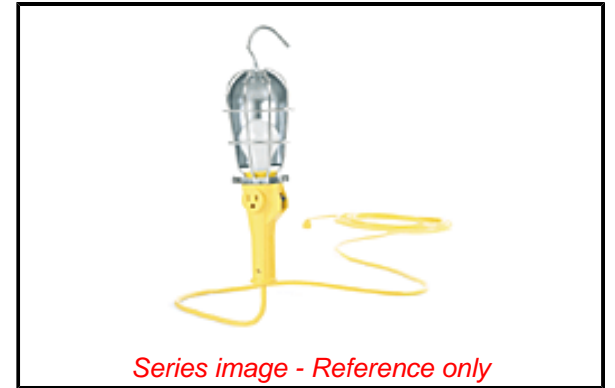

PLEASE CHECK WWW.MOLEX.COM FOR LATEST PART INFORMATION

Part Number: [1301020257](#)
Status: **Active**
Overview: [Hand Lamps](#)
Description: Safeway Phenolic Hand Lamp with 100W, Screw Release Guard with Reflector, with Side Outlet, Cord Type 16/3 SJTOW, Cord Length 7.62m (25.0')

Documents:

[RoHS Certificate of Compliance \(PDF\)](#) [Product Literature \(PDF\)](#)

Agency Certification

CSA LR85374

General

Product Family Portable Lighting
 Series [130102](#)
 Exclude SD Check Yes
 NEMA Configuration NEMA 5-15
 Outlet Side
 Overview [Hand Lamps](#)
 Product Literature Order No 987650-8053
 Product Name Safety Yellow
 Type Hand Lamps
 UPC 78678879528

Physical

Cord Length - Primary 7.62m (25.0')
 Cord Length - Secondary N/A
 Depth 101.60mm (4.000")
 Duty Commercial
 Guard Included Yes
 Guard Type Reflector, Screw Release
 Height 381.00mm (15.000")
 Length N/A
 Material - Guard #8 Gauge Zinc-plated Steel
 Mounting Style Hand Held
 Packaging Type Carton
 Socket Construction N/A

Electrical

Bulb Type Incandescent
 Cord Type - Primary 16/3 SJTOW
 Lamp Type A21
 Lamp Wattage - Maximum 100W
 Lumens 1000
 On/Off Switch No
 Voltage (Fixture) - Maximum 240V

Material Info

Engineering Number 271UA163