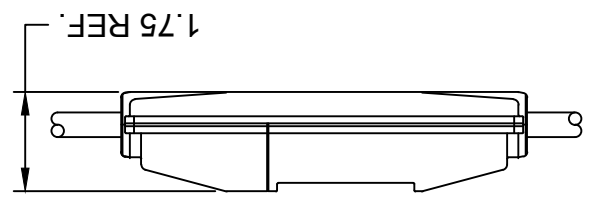

INITIAL RELEASE
 EC NO.: PG2013-1078
 DRWN: HRUJZ01 2013/02/06
 CHKD: HKNEELAN 2014/07/22
 APPR: JFMURPHY 2015/04/20

QUALITY SYMBOLS
 =0
 =0

GENERAL TOLERANCES (UNLESS SPECIFIED)
 mm INCH
 4 PLACES ±--- ±---
 3 PLACES ±0.13 ±0.10
 2 PLACES ±0.25 ±0.20
 1 PLACE ANGULAR ±1/2°
 DRAFT WHERE APPLICABLE MUST REMAIN WITHIN DIMENSIONS

MATERIAL NO.	ENGINEERING NO.	LENGTH "L"	LENGTH "A"	POWER-UP
1301530043	15051-1A	2 FT 7 IN	1 FT ± 1 IN	AUTO
1301530052	15051-6A	7 FT 7 IN	6 FT ± 2 IN	AUTO
1301530046	15051-25A	26 FT 7 IN	25 FT ± 2 IN	AUTO
1301530049	15051-50A	51 FT 7 IN	50 FT ± 4 IN	AUTO
1301530044	15051-1M	2 FT 7 IN	1 FT ± 1 IN	MANUAL
1301530053	15051-6M	7 FT 7 IN	6 FT ± 2 IN	MANUAL
1301530047	15051-25M	26 FT 7 IN	25 FT ± 2 IN	MANUAL
1301530050	15051-50M	51 FT 7 IN	50 FT ± 4 IN	MANUAL