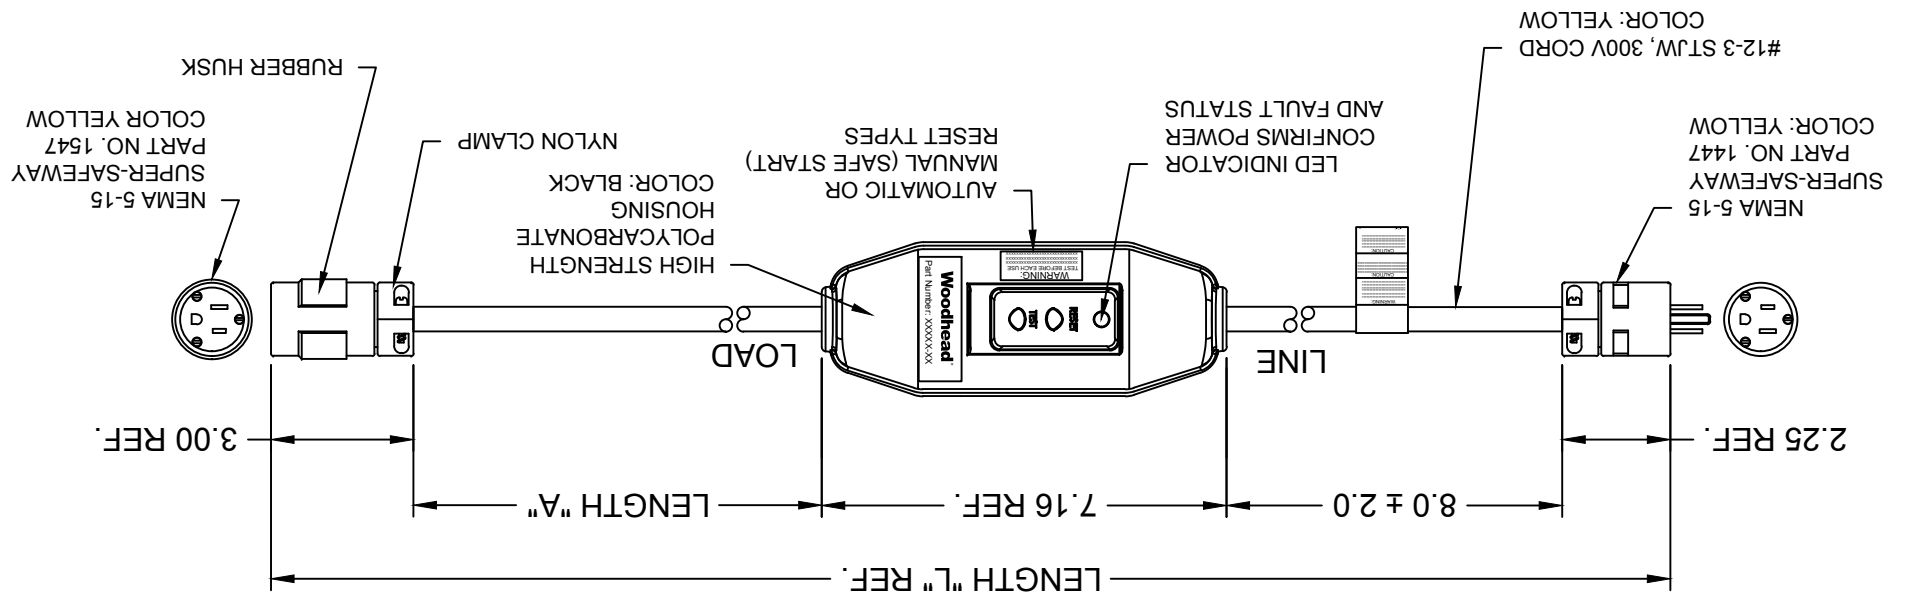

TECHNICAL LISTED:
 RATED SUPPLY VOLTAGE: 120 VAC
 RATED CURRENT: UP TO 15 AMPS OR CABLE RATING
 RESET TYPE: AUTOMATIC OR MANUAL
 OPERATING FREQUENCY: 60 HZ
 TYPE: CLASS A
 GROUND TRIP CURRENT: 4-6 mA
 OVERLOAD CURRENT: 90 AMP 125 VAC
 INSULATION VOLTAGE: 1,500 VRMS - 1 MINUTE
 ENDURANCE OPERATIONS: 3000 OPERATIONS

INITIAL RELEASE
 EC NO.: PG2013-1078
 DRWN: HRUJZ01 2013/02/06
 CHKD: HKNEELAN 2014/07/22
 APPR: JFMURPHY 2015/04/20

QUALITY SYMBOLS
 =0
 =0

GENERAL TOLERANCES (UNLESS SPECIFIED)
 mm INCH
 4 PLACES ±--- ±---
 3 PLACES ±0.13 ±0.10
 2 PLACES ±0.25 ±0.20
 1 PLACE ANGULAR ±1/2°
 DRAFT WHERE APPLICABLE MUST REMAIN WITHIN DIMENSIONS

SEE TABLE
 MATERIAL NO. JFMURPHY 2015/04/20
 APPROVED BY DATE
 HKNEELAN 2014/07/22
 CHECKED BY DATE
 HRUJZ01 2013/02/06
 DRAWN BY DATE
 TITLE
 120V 15A INLINE GFCI
 W/ 1447 & 1547
 NEMA 5-15
 MOLEX INCORPORATED
 SD-130153-015
 DOCUMENT NO.
 SHEET NO. 1 OF 1
 THIS DRAWING CONTAINS INFORMATION THAT IS PROPRIETARY TO MOLEX INCORPORATED AND SHOULD NOT BE USED WITHOUT WRITTEN PERMISSION

MATERIAL NO.	ENGINEERING NO.	LENGTH "L"	LENGTH "A"	POWER-UP
1301530043	15051-1A	2 FT 7 IN	1 FT ± 1 IN	AUTO
1301530052	15051-6A	7 FT 7 IN	6 FT ± 2 IN	AUTO
1301530046	15051-25A	26 FT 7 IN	25 FT ± 2 IN	AUTO
1301530049	15051-50A	51 FT 7 IN	50 FT ± 4 IN	AUTO
1301530044	15051-1M	2 FT 7 IN	1 FT ± 1 IN	MANUAL
1301530053	15051-6M	7 FT 7 IN	6 FT ± 2 IN	MANUAL
1301530047	15051-25M	26 FT 7 IN	25 FT ± 2 IN	MANUAL
1301530050	15051-50M	51 FT 7 IN	50 FT ± 4 IN	MANUAL