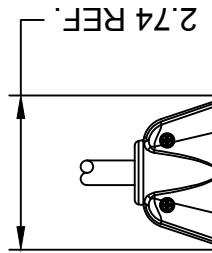

INITIAL RELEASE
 EC NO.: PG2013-1078
 DRWN: HRUJZ01 2013/02/06
 CHKD: HKNEELAN 2014/07/22
 APPR: JFMURPHY 2015/04/20

QUALITY SYMBOLS
 =0
 =0

GENERAL TOLERANCES (UNLESS SPECIFIED)
 mm INCH
 4 PLACES ±--- ±---
 3 PLACES ±0.13 ±0.10
 2 PLACES ±0.25 ±0.20
 1 PLACE ANGULAR ±1/2°
 DRAFT WHERE APPLICABLE MUST REMAIN WITHIN DIMENSIONS

MATERIAL NO.	ENGINEERING NO.	LENGTH "L"	LENGTH "A"	POWER-UP
1301530043	15051-1A	2 FT 7 IN	1 FT ± 1 IN	AUTO
1301530052	15051-6A	7 FT 7 IN	6 FT ± 2 IN	AUTO
1301530046	15051-25A	26 FT 7 IN	25 FT ± 2 IN	AUTO
1301530049	15051-50A	51 FT 7 IN	50 FT ± 4 IN	AUTO
1301530044	15051-1M	2 FT 7 IN	1 FT ± 1 IN	MANUAL
1301530053	15051-6M	7 FT 7 IN	6 FT ± 2 IN	MANUAL
1301530047	15051-25M	26 FT 7 IN	25 FT ± 2 IN	MANUAL
1301530050	15051-50M	51 FT 7 IN	50 FT ± 4 IN	MANUAL