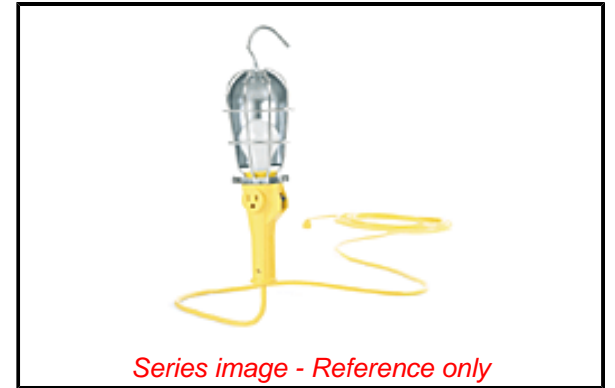

PLEASE CHECK WWW.MOLEX.COM FOR LATEST PART INFORMATION

Part Number: [1301020271](#)
Status: **Active**
Overview: [Hand Lamps](#)
Description: Safeway Phenolic Hand Lamp with 100W, Quick Open Guard, with Side Outlet, 15.24m (50.0') 16/3 SJTOW

Documents:

[RoHS Certificate of Compliance \(PDF\)](#) [Product Literature \(PDF\)](#)

Agency Certification

CSA LR85374

General

Product Family Portable Lighting
 Series [130102](#)
 Exclude SD Check Yes
 NEMA Configuration NEMA 5-15
 Outlet Side
 Overview [Hand Lamps](#)
 Product Literature Order No 987650-8053
 Product Name Safety Yellow
 Type Hand Lamps
 UPC 78678879468

Physical

Cord Length - Primary 15.24m (50.0')
 Cord Length - Secondary N/A
 Depth 101.60mm (4.000")
 Duty Commercial
 Guard Included Yes
 Guard Type Quick Open
 Height 381.00mm (15.000")
 Length N/A
 Material - Guard #8 Gauge Zinc-plated Steel
 Mounting Style Hand Held
 Packaging Type Carton
 Socket Construction N/A

Electrical

Bulb Type Incandescent
 Cord Type - Primary 16/3 SJTOW
 Lamp Type A21
 Lamp Wattage - Maximum 100W
 Lumens 1000
 On/Off Switch Yes
 Voltage (Fixture) - Maximum 240V

Material Info

Engineering Number 276UB163