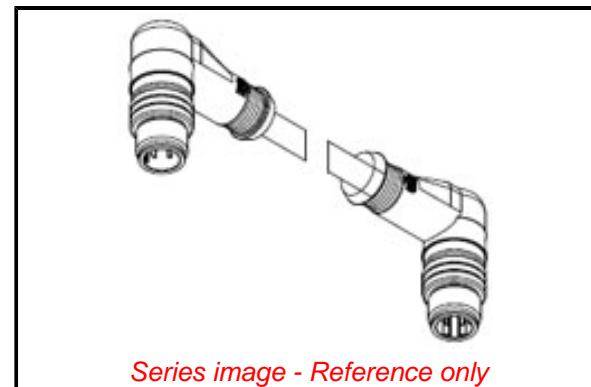

PLEASE CHECK WWW.MOLEX.COM FOR LATEST PART INFORMATION

Part Number: [1201080019](#)
Status: **Active**
Overview: Brad Industrial Ethernet Solutions
Description: Micro-Change (M12) Double-Ended Cordset, 4 Poles, Male (90°) to Male (90°), 26 AWG, PVC Cable, 38.0m (26.25') Length

Documents:

[Drawing (PDF)](#) [RoHS Certificate of Compliance (PDF)](#)

General

Product Family	Industrial Cordsets
Series	120108
Connector End A	Micro-Change (M12)
Connector End B	Micro-Change (M12)
IP Rating	IP67
Material - Contact	Copper Alloy
Overview	Brad Industrial Ethernet Solutions
Performance Category	5e
Product Name	Micro-Change (M12)
Region	America, Asia, Europe
Type	Double Ended
UPC	78678889820

Physical

Cable Diameter	6.35mm (.250")
Cable Length	38.0m (124.67')
Color - Cable Jacket	Blue Green
Coupling Style	Threaded
Gender	Male-Male
Keyway	D-coded
LED Indicator	No
Material - Cable Jacket	PVC
Material - Connector Body	TPU
Material - Coupling Nut	Nickel-plated Brass
Material - O-Ring	Fluoro-elastomer
Material - Plating Mating	Gold over Nickel
Orientation	90° to 90°
Poles	4
Temperature Range - Operating	-25°C to +75°C
Wire Size AWG	26
Wire/Cable Type	Shielded-Stranded

Electrical

Current - Maximum per Contact	1.5A
Voltage - Maximum	125V

Material Info

Engineering Number	E11A06302M380

Reference - Drawing Numbers

Sales Drawing	SD-120108-036-001

Series image - Reference only

EU ELV

Not Relevant

EU RoHS

Compliant with Exemption 6(c) REACH SVHC

Not Contained Per -ED/88/2018 (15 January 2019)

Halogen-Free

Status

Not Low-Halogen

For more information, please visit [Contact US](#)

China ROHS

China RoHS

50 Image

ELV

Not Relevant

RoHS Phthalates

Not Contained

Search Parts in this Series

[120108 Series](#)