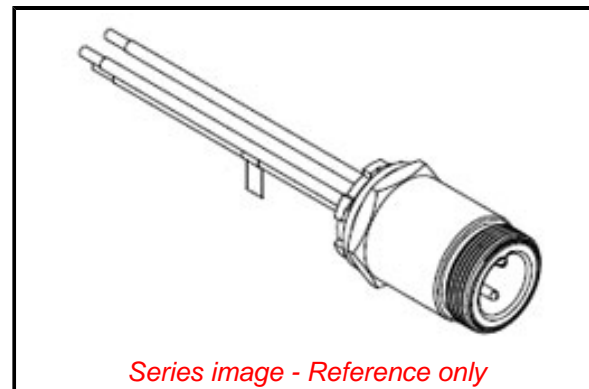

PLEASE CHECK WWW.MOLEX.COM FOR LATEST PART INFORMATION

Part Number: [1300660143](#)
Status: **Active**
Overview: [Brad Quick-Change Connectors](#)
Description: Quick-Change Brad Power Receptacle, 3 Poles, Male, 3/4"-14 NPT, 10/1 AWG, 0.5m (19.7") Length

Documents:

[Drawing (PDF)](#) [RoHS Certificate of Compliance (PDF)](#)

Agency Certification

UL E258922

General

Product Family Industrial Receptacles
Series [130066](#)
IP Rating IP67
Overview [Brad Quick-Change Connectors](#)
Product Name Quick-Change
Type Single Ended (pigtail)
UPC 78678883695

Physical

Coupling Type External Thread
Gender Male
Keyway Single
Length 0.50m
Material - Component Black Anodized Aluminum
Mounting Thread Size 3/4" - 14 NPT
Orientation Straight
Panel Mount Front
Poles 3
Temperature Range - Operating -20°C to +90°C
Wire Size AWG 10
Wire/Cable Type THHN

Electrical

Current - Maximum per Contact 30.0A
Voltage - Maximum 600V

Material Info

Engineering Number CR3C06A30M005

Reference - Drawing Numbers

Sales Drawing SD-130066-053

Series image - Reference only

EU ELV

Not Relevant

EU RoHS

Not Reviewed

REACH SVHC

Not Reviewed

Halogen-Free

Status

Not Reviewed

For more information, please visit [Contact US](#)

China ROHS

Not Relevant

ELV

Not Relevant

RoHS Phthalates

Not Reviewed

Search Parts in this Series

[130066 Series](#)