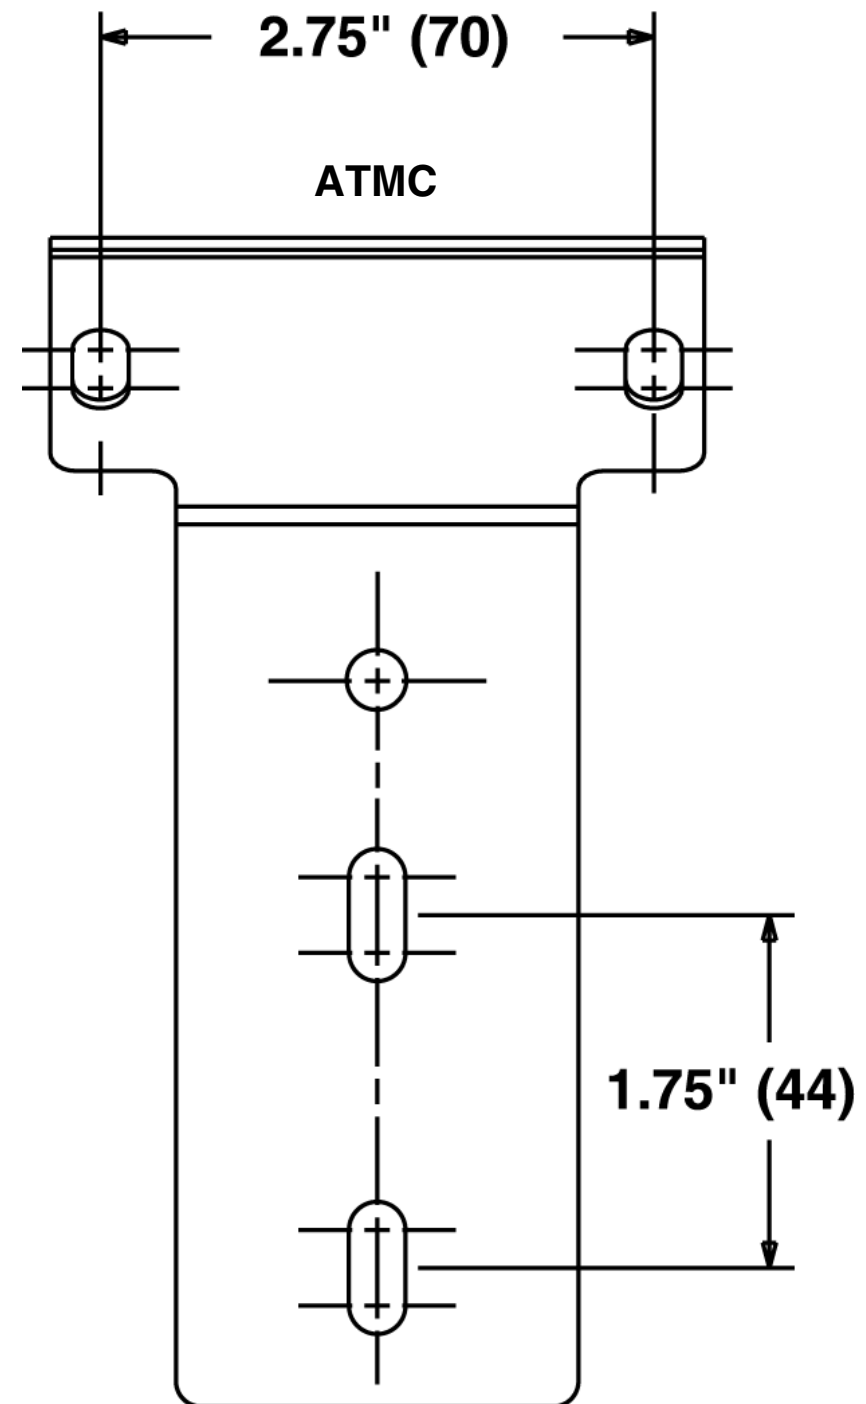

THIS COPY IS PROVIDED ON A RESTRICTED BASIS AND IS NOT TO BE USED IN ANY WAY DETRIMENTAL TO THE INTERESTS OF PANDUIT CORP.