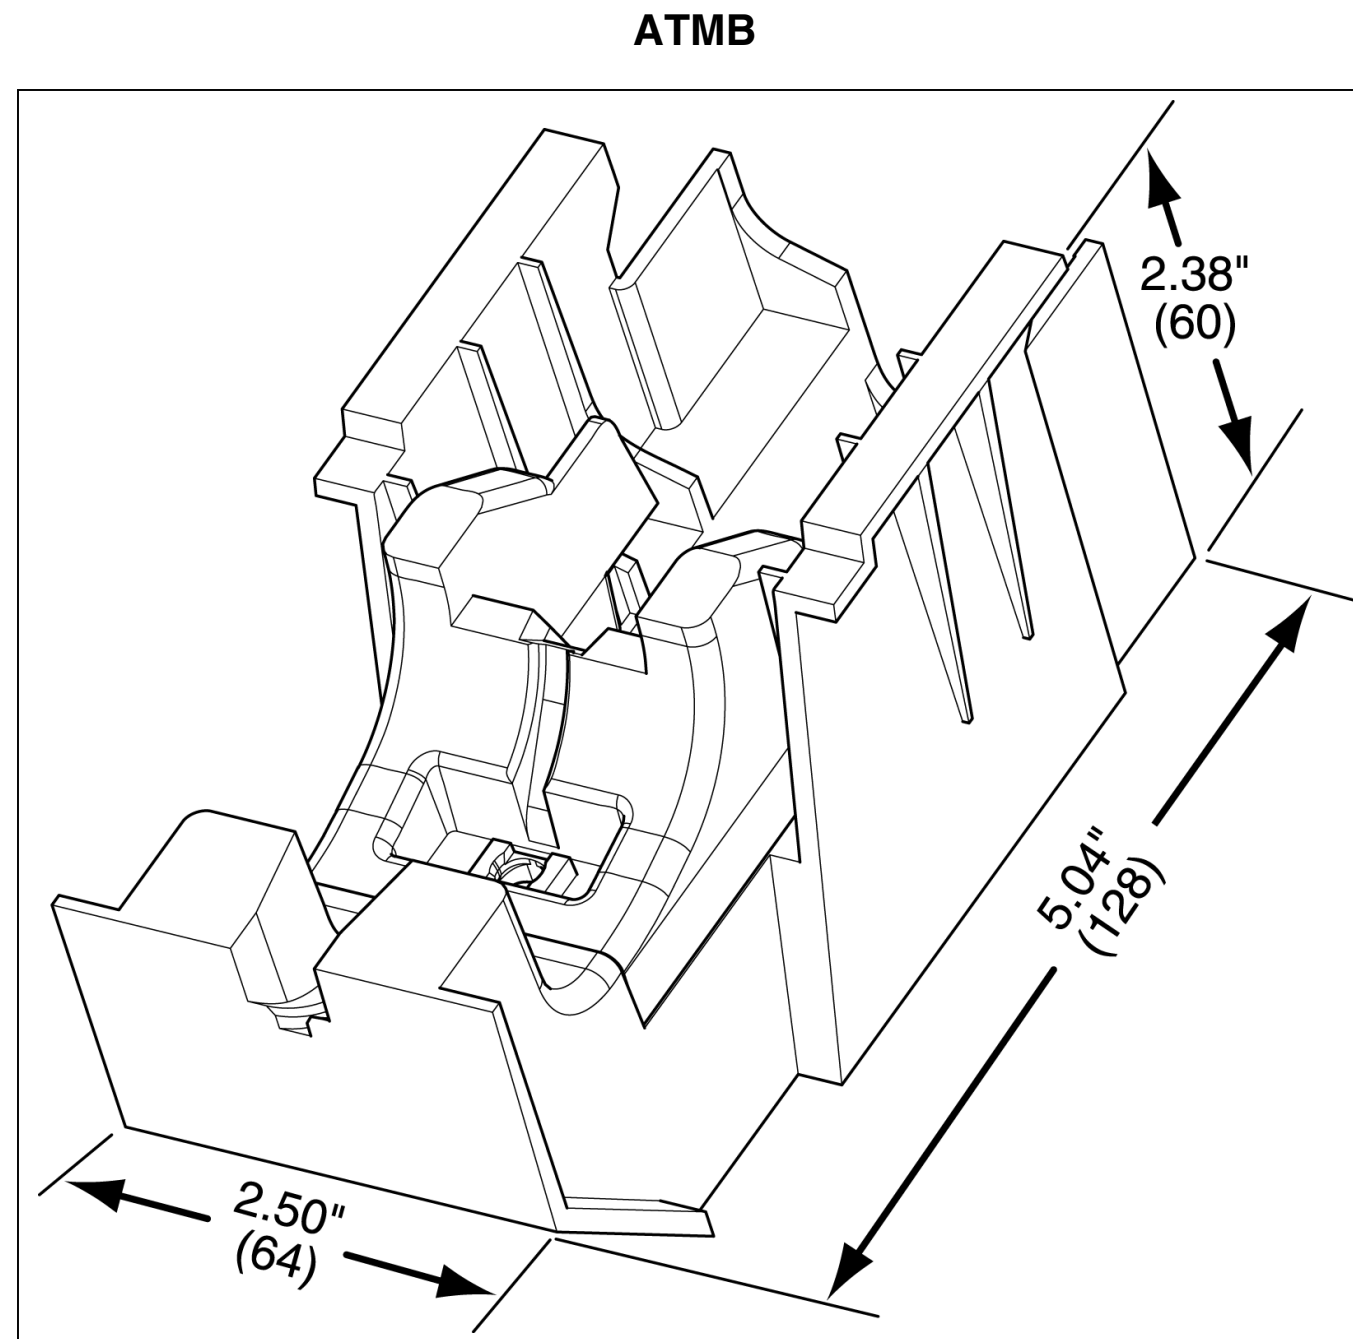

THIS COPY IS PROVIDED ON A RESTRICTED BASIS AND IS NOT TO BE USED IN ANY WAY DETRIMENTAL TO THE INTERESTS OF PANDUIT CORP.