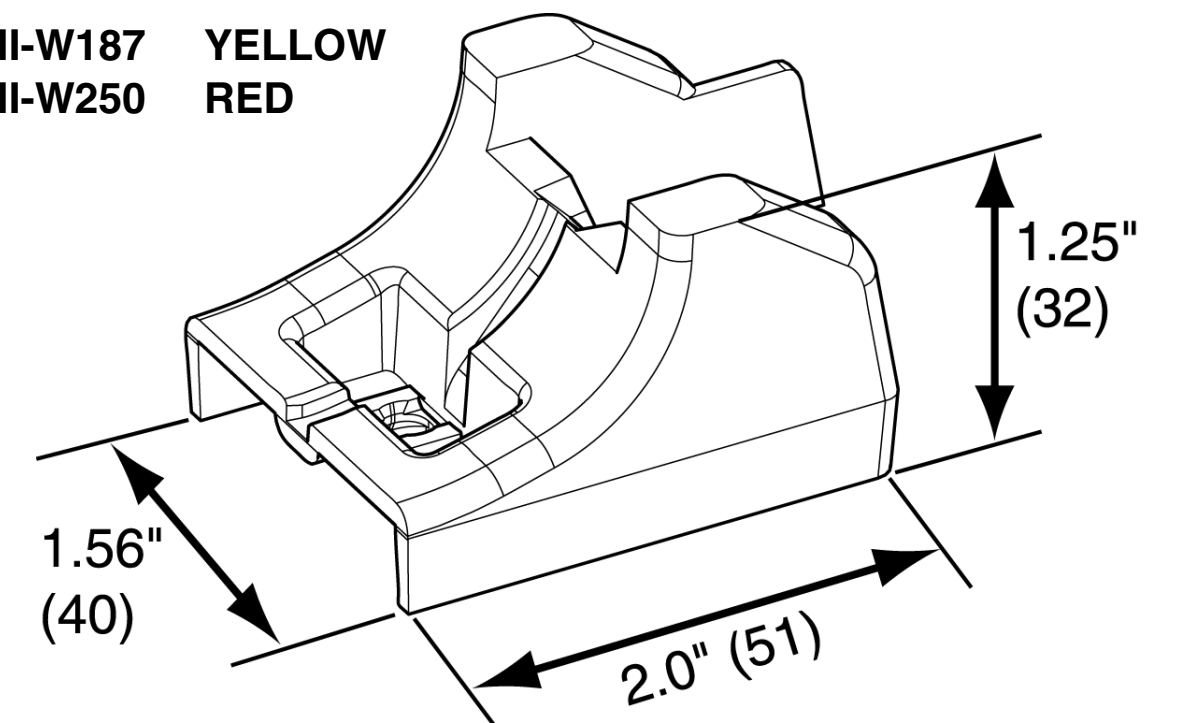

ATMI INSERTS:

ATMI-W187 YELLOW
ATMI-W250 RED