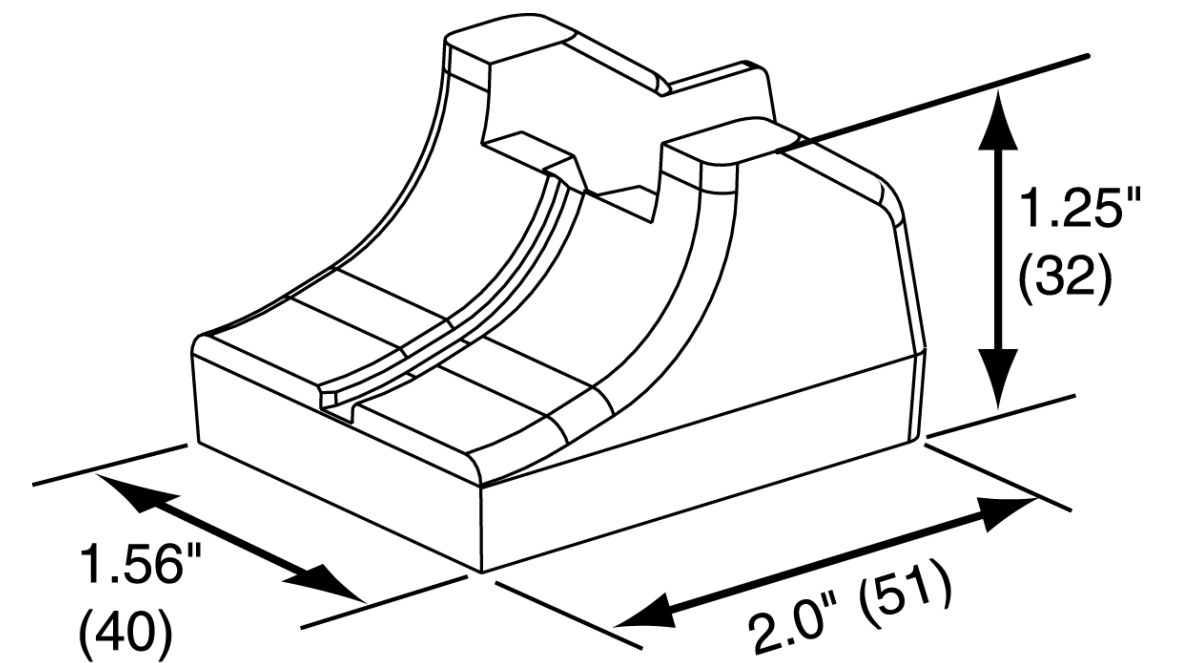

ATMI-XMR INSERT:

ATMI-XMR BLACK

F:\wrkgrp\rvusers\ENGR DOCS - NEW\CUSTOMER DRAWINGS\WT25824C01_00 ATMB-ATMC-ATMI CD.doc

										PANDUIT CORP. TINLEY PARK, ILLINOIS			
										CD * ATMB, ATMC, ATMI			
										UNLESS OTHERWISE SPECIFIED, DIMENSIONAL TOLERANCES ARE: (.x) ± --- (.xxx) ± --- (.xx) ± --- ANGLES ± ---		UNLESS OTHERWISE SPECIFIED, ALL DIMENSIONS ARE GIVEN IN INCHES, THIRD ANGLE PROJECTION.	
										DRAWN BY: BLR		SCALE NONE	
										DATE: 9-29-08		DRAWING NO. WT25824C01	
										CHK'D: APB		DWG C SIZE	
00	9-29-08	BLR	APB	RELEASED	4296	---	ABJ						
REV	DATE	BY	CHK'D	DESCRIPTION	ECN	- R	CUST	SUP