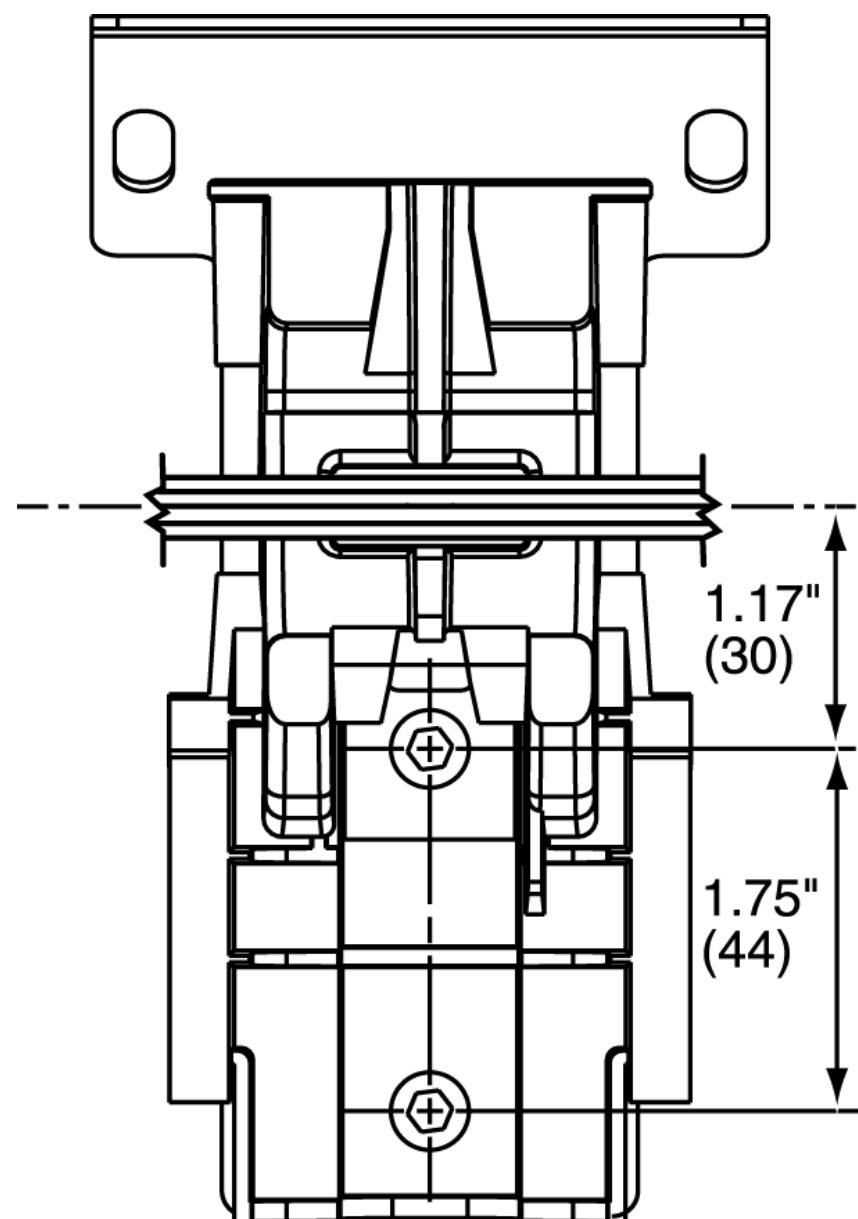

ATMI-XMR INSERT:

ATMI-XMR BLACK

F:\wrkgrp\rvusers\ENGR DOCS - NEW\CUSTOMER DRAWINGS\WT25824C01_00 ATMB-ATMC-ATMI CD.doc

										PANDUIT CORP. TINLEY PARK, ILLINOIS			
										CD * ATMB, ATMC, ATMI			
										UNLESS OTHERWISE SPECIFIED, DIMENSIONAL TOLERANCES ARE: (.x) ± --- (.xxx) ± --- (.xx) ± --- ANGLES ± ---		UNLESS OTHERWISE SPECIFIED, ALL DIMENSIONS ARE GIVEN IN INCHES, THIRD ANGLE PROJECTION.	
										DRAWN BY: BLR		SCALE NONE	
										DATE: 9-29-08		DRAWING NO. WT25824C01	
										CHK'D: APB		DWG C SIZE	
00	9-29-08	BLR	APB	RELEASED	4296	---	ABJ						
REV	DATE	BY	CHK'D	DESCRIPTION	ECN	- R	CUST	SUP