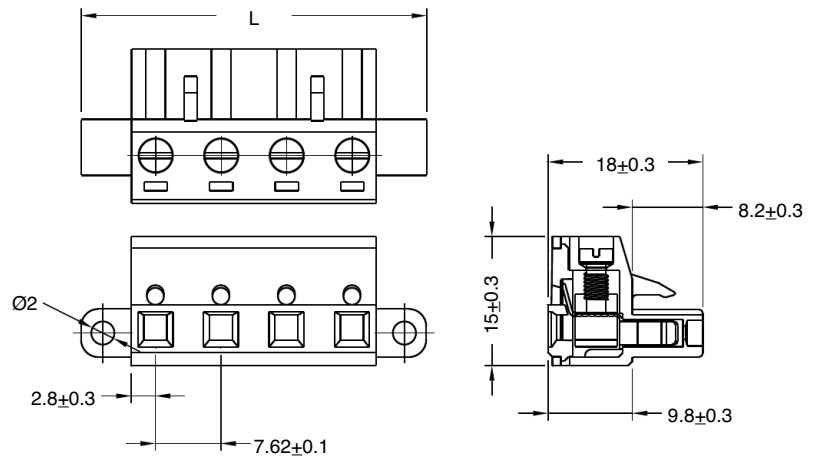

**EM2416 Series**  
**EuroMag Terminal Blocks**  
 Pluggable Block with Flanges (Mates with EM2426 Series); 7.62 Centers

**SPECIFICATIONS**

- Rating:** 16A, 300V
- Center Spacing:** 0.30" (7.62mm)
- Wire Range:** #12-24 AWG
- Housing Material:** UL rated 94V0 Thermoplastic
- Contact Material:** Tin-Plated Brass
- Cage Material:** Brass, Nickel-Plated
- Screw Size:** M2.6 Zinc-Plated Steel
- Operating Temperature:** 105°C (221°F) max., -40°C (-40°F) min.
- Torque Rating:** 7.0 lb-in.
- Construction:** Mold-to-Length
- Agency Information:** File E62622; CE Certified

EM241602

Poles	L (mm)
2	24.90
3	32.50
4	40.10
5	47.80
6	55.40
7	63.00
8	70.60
9	78.20
10	89.90
11	93.50
12	101.10

To convert to inches, divide by 25.4

**Dimensions - mm**

**Part Numbering System**

Series                      # of Poles

**EM2416**                 

                                    02 to 12

Mating Header: EM2426 pg. 102

Terminal Blocks:  
Single Row

EuroMag Series  
Plug & Header

Edge Connectors,  
One-Sided Boards

Compliance  
References