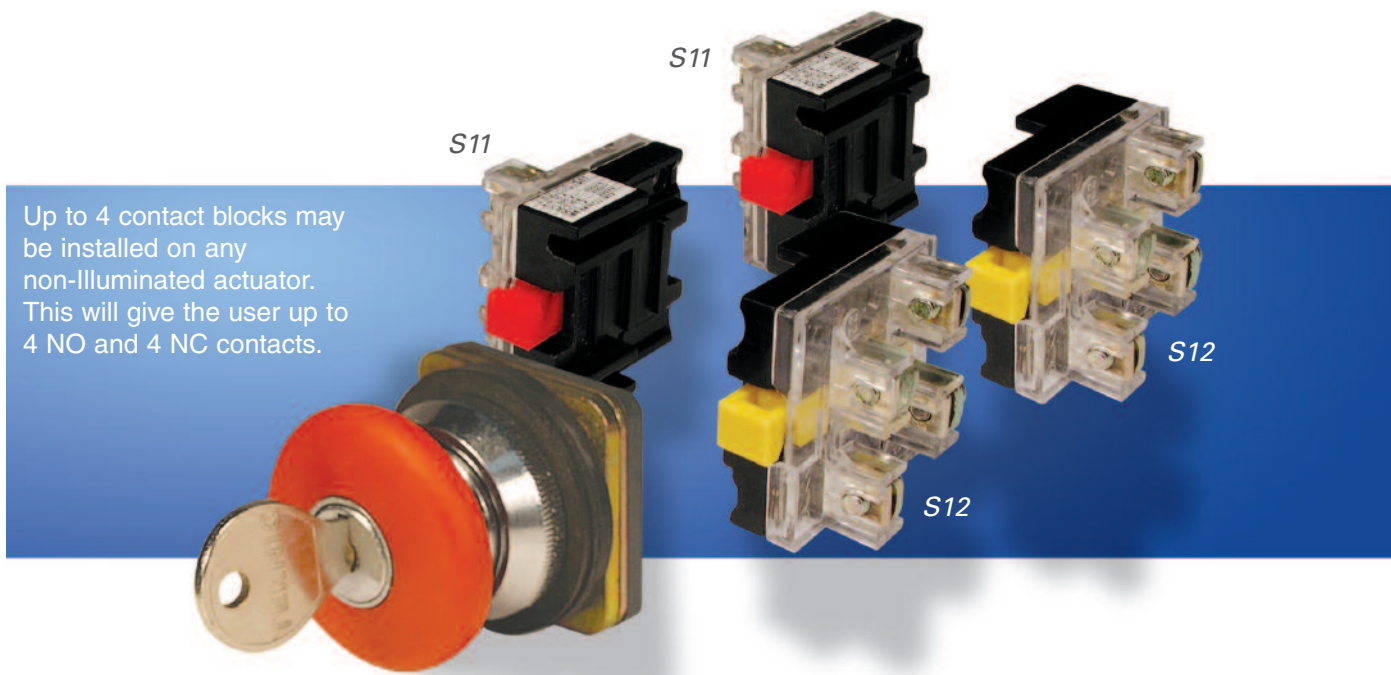

Cat. No.

S11

2 Normally Open + 2 Normally Closed
Silver Contacts

S11 + S12

For additional contacts, see diagram at right.

Contact Installation Screws

Type	Dimensions	Used with
SC25	M4 x 25 mm	S11
SC45	M4 x 45 mm	S11 + S12
SC65	M4 x 65 mm	2x S11 + S12
SC90	M4 x 90 mm	2x S11 + 2x S12

* When using more than two contact blocks, additional screws must be purchased separately (SC65 and SC90).

Exploded Assembly View

Up to 4 contact blocks may be installed on any non-illuminated actuator. This will give the user up to 4 NO and 4 NC contacts.