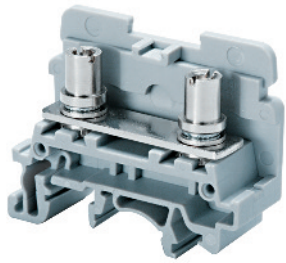

CSTSN6U

CSTSB4U

CSTSB5U

17 mm

17 mm

17 mm

39.5 x 50 mm

39.5 x 50 mm

39.5 x 50 mm

12 mm

12 mm

12 mm

Polyamide 6.6

Polyamide 6.6

Polyamide 6.6

2 screw connection for M5 ring/fork lugs

2 screw connection for M4 ring/fork lugs

2 screw connection for M5 ring/fork lugs

C US	60947-7-1	C US E220514
22-2 AWG	1.5-35 sq.mm	22-2 AWG
600 V	1000 V	600 V
125 A	125 A	125 A
25 lb-in	3.0 Nm	25 lb-in