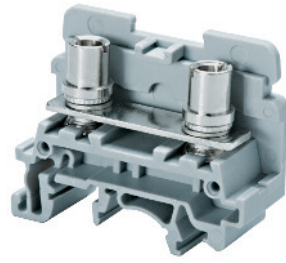

CSTSN6U

CSTSB4U

CSTSB5U

17 mm

17 mm

17 mm

39.5 x 50 mm

39.5 x 50 mm

39.5 x 50 mm

12 mm

12 mm

12 mm

Polyamide 6.6

Polyamide 6.6

Polyamide 6.6

2 screw connection for M5 ring/fork lugs

2 screw connection for M4 ring/fork lugs

2 screw connection for M5 ring/fork lugs

C US	60947-7-1	C US E220514
22-2 AWG	1.5-35 sq.mm	22-2 AWG
600 V	1000 V	600 V
125 A	125 A	125 A
25 lb-in	3.0 Nm	25 lb-in