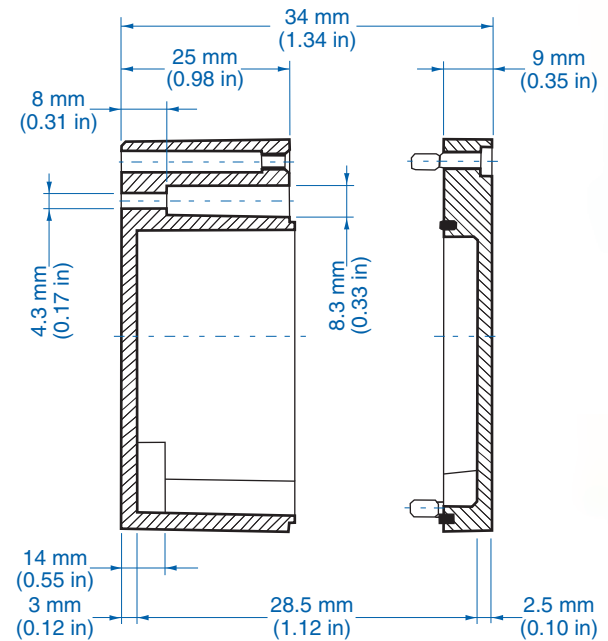

Accessories

Ordering Information	Cat. No.	Type	Std. Pk.
Mounting Tab Kit - small	154-004	MT-AL1	1

Please refer to pages 149-152 for additional accessories and detailed information.