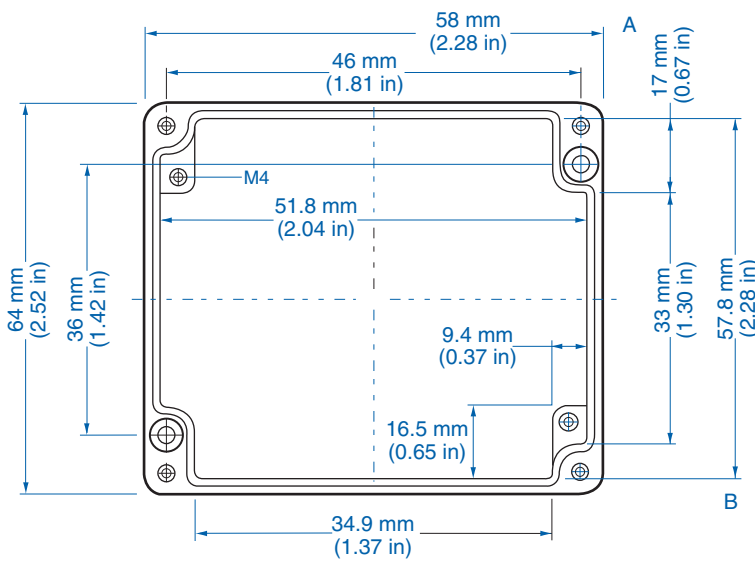

Accessories

Ordering Information	Cat. No.	Type	Std. Pk.
Mounting Tab Kit - small	154-004	MT-AL1	1

Please refer to pages 149-152 for additional accessories and detailed information.