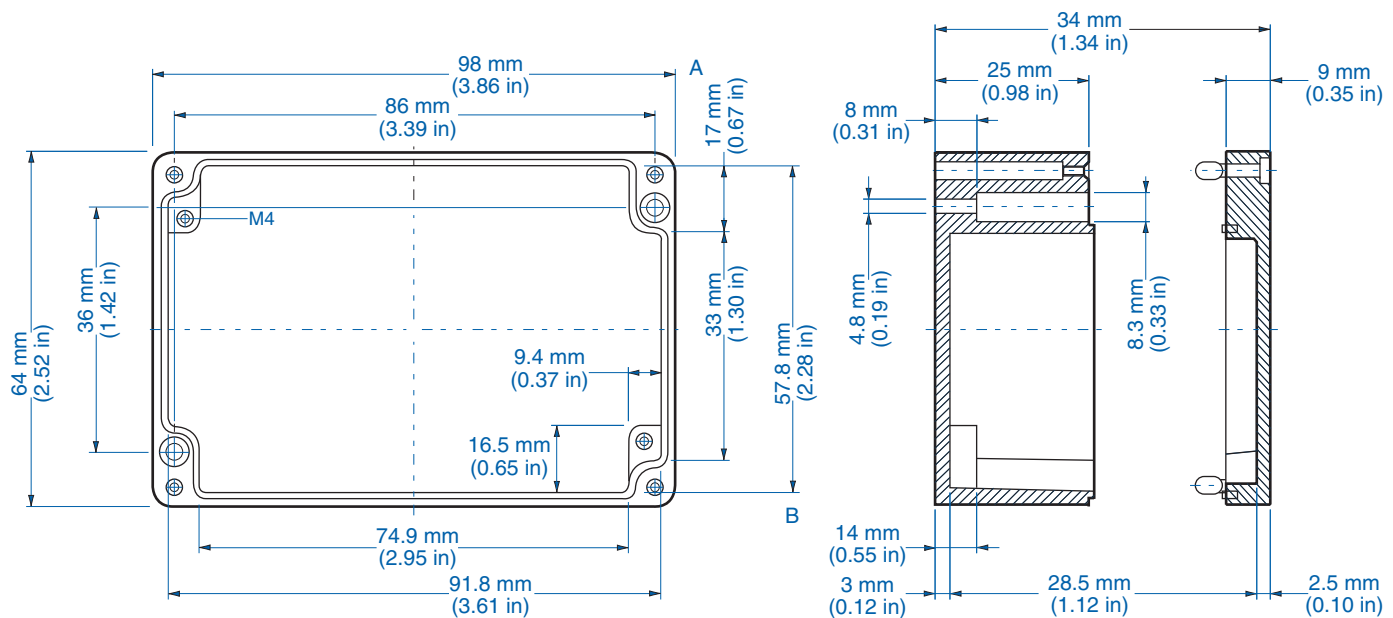

Accessories

Ordering Information	Cat. No.	Type	Std. Pk.
Mounting Tab Kit - small	154-004	MT-AL1	1

Please refer to pages 149-152 for additional accessories and detailed information.