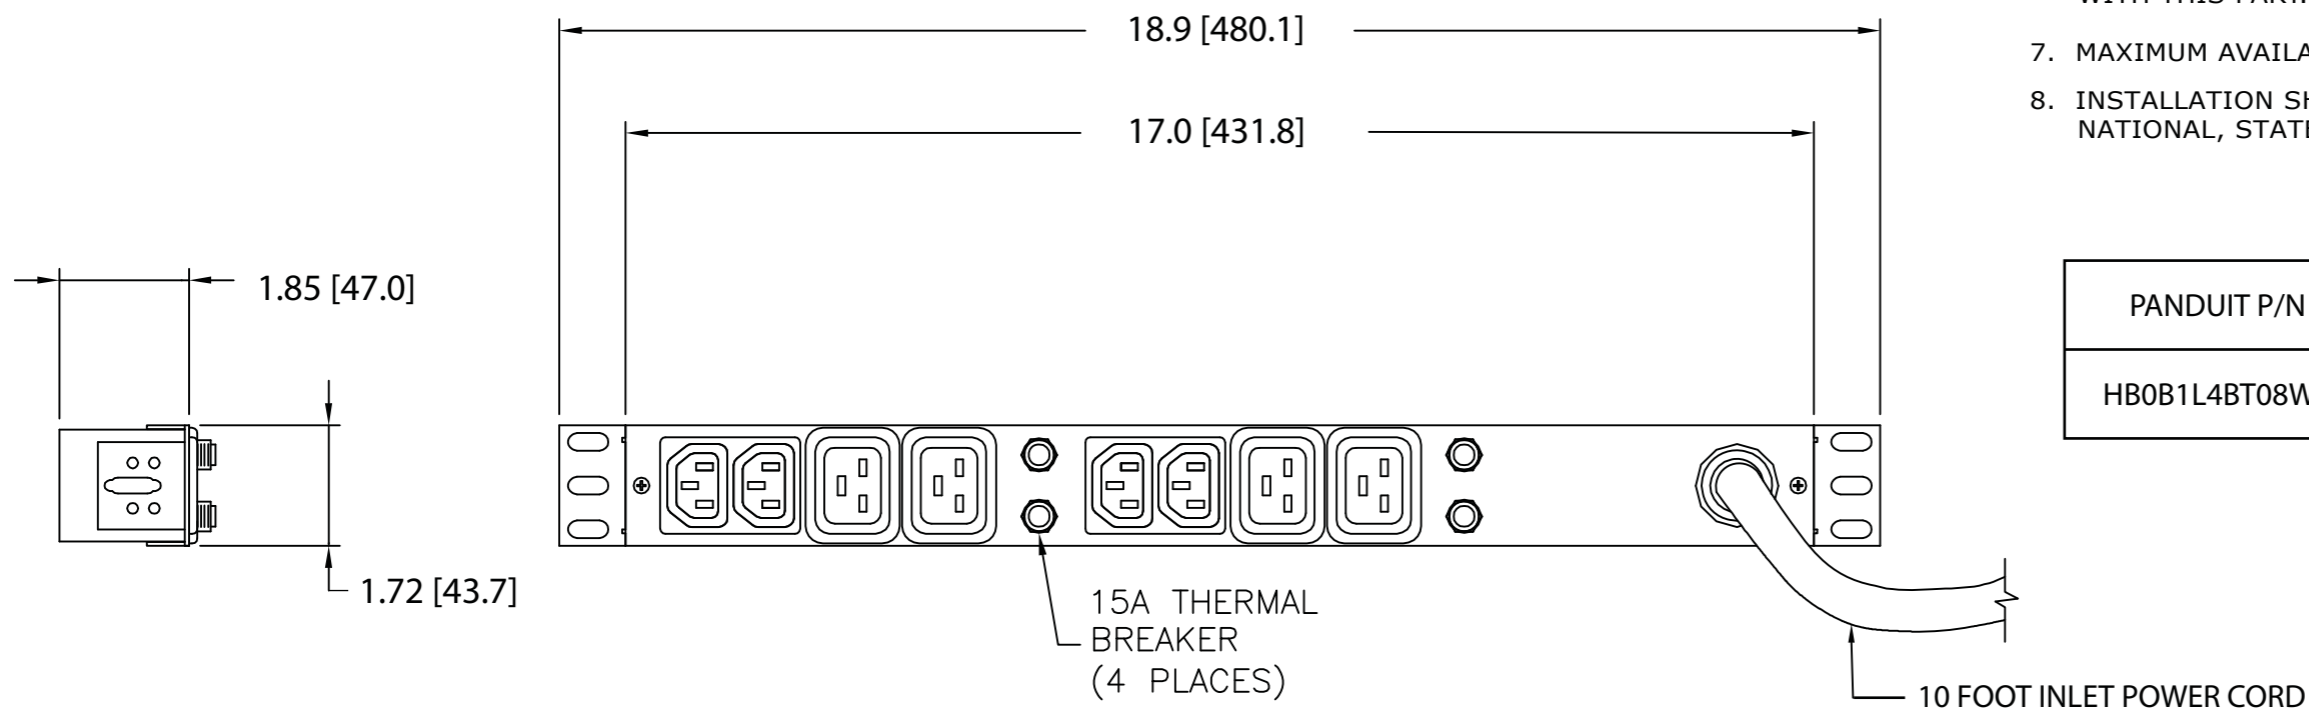

THIS COPY IS PROVIDED ON A RESTRICTED BASIS AND IS NOT TO BE USED IN ANY WAY DETRIMENTAL TO THE INTERESTS OF PANDUIT CORP.

NOTES:

1. IDENTIFICATION: 1RU HORIZONTAL, MIXED (4) C-13 & (4) C-19
208V / 30A / SINGLE-PHASE POU

PART NO.	COLOR
HB0B1L4BT08W1	BLACK

2. ACCESSORY COMPONENTS:
(4) 10-32 x 1/2" MOUNTING SCREWS
(4) 12-24 x 1/2" MOUNTING SCREWS

3. DIMENSIONS IN PARENTHESES ARE METRIC (mm).

4. UL® & c-UL® LISTED 1950.

5. RoHS COMPLIANT.

6. VISIT OUR ON-LINE CATALOG AT WWW.PANDUIT.COM FOR A CURRENT LIST OF PRODUCTS APPLICABLE FOR USE WITH THIS PART.

7. MAXIMUM AVAILABLE INPUT POWER = 5 KW

8. INSTALLATION SHALL COMPLY WITH ALL APPLICABLE NATIONAL, STATE, AND LOCAL CODES.

PANDUIT P/N	WEIGHT
HB0B1L4BT08W1	6 lb (2.7 kg)

	PLUG 30 AMP, 250V TWIST-LOCK NEMA L6-30P
	FOUR (4) RECEPTACLES 15 AMP, 250V STRAIGHT BLADE IEC 60320/C13
	FOUR (4) RECEPTACLES 20 AMP, 250V STRAIGHT BLADE IEC 60320/C19

REV	DATE	BY	CHK	DESCRIPTION	ECN	R	CUST	SUP	OTH
01A	8-2-12	PIP		A. UPDATED NOTE #7. B. ADDED NOTE #8.	09V098DX				
00A	2-24-11	MAV	KRKE	RELEASED TO PRODUCTION	09V098DX				

MODEL FILENAME	09V098DX/01.PRT	
CAD FILENAME/LAYERS	09V098DX_DC/01A.PRT	
PANDUIT CORP TINLEY PARK, ILLINOIS		
1RU HORIZONTAL, MIXED (4) C-13 & (4) C-19 POWER OUTLET UNIT CUSTOMER DRAWING		
UNLESS OTHERWISE SPECIFIED, DIMENSIONAL TOLERANCES ARE:		UNLESS OTHERWISE SPECIFIED, ALL DIMENSIONS ARE GIVEN IN INCHES, THIRD ANGLE PROJECTION
INCHES	±0.03	[METRIC - MILLIMETER] ANGLE
X.X	±0.015	X.X ±0.8
X.XX	±0.005	X.XX ±0.4
X.XXX		X.XXX ±0.13
DRAWN BY	MAV	MAT'L:
DATE	2-24-11	
CHK'D	KRKE	SCALE
		NONE
		DRAWING NO.
		09V098DX
		DWG
		B
		SIZE