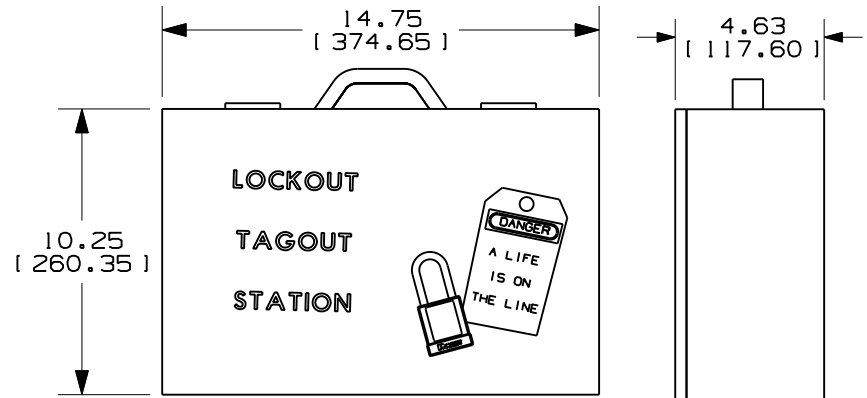

THIS COPY IS PROVIDED ON A RESTRICTED BASIS AND IS NOT TO BE USED IN ANY WAY DETRIMENTAL TO THE INTERESTS OF PANDUIT CORP.

ITEM NO.	QTY. (PCS.)	PART NO.	DESCRIPTION
1	1	GMSDCOM	PANDUIT SCREWDRIVER
2	1	PSL-STATION	STATION METAL WALL MOUNT CABINET
3	2	PSL-BRD	RED PLASTIC BODY PADLOCK
4	1	PSL-MLD	PSL-MLD MULTIPLE LOCKOUT HASP, 6' VINYL COATED CABLE AND INSTRUCTION SHEET
5	2	PSL-CBL	LARGE CIRCUIT BREAKER LOCKOUTS
6	1	PSL-P	PLUG LOCKOUT
7	25	PVT-41-F	SAFETY TAG FRENCH
8	25	PLT25	NYLON CABLE TIES
9	2	PSL-CBILNT	1-LINE NO TOOL CIRCUIT BREAKER LOCKOUT
10	2	PSL-CBNT	NO TOOL CIRCUIT BREAKER LOCKOUT

UNLESS OTHERWISE SPECIFIED,
ALL DIMENSIONS ARE GIVEN
IN INCHES, THIRD ANGLE PROJECTION.

DRAWN BY
RVU

MAT'L:

SCALE

NTS

DATE
5/20/11

—//—

DRAWING NO.