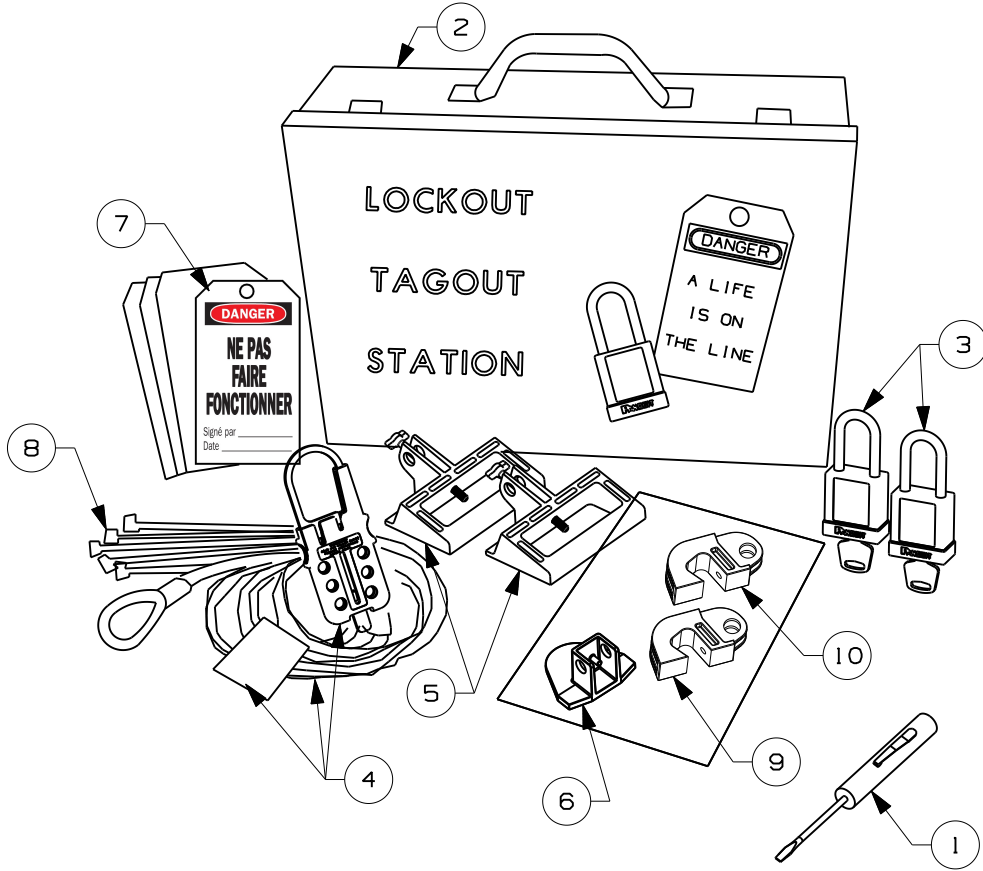

THIS COPY IS PROVIDED ON A RESTRICTED BASIS AND IS NOT TO BE USED IN ANY WAY DETRIMENTAL TO THE INTERESTS OF PANDUIT CORP.

ITEM NO.	QTY. (PCS.)	PART NO.	DESCRIPTION
1	1	GMSDCOM	PANDUIT SCREWDRIVER
2	1	PSL-STATION	STATION METAL WALL MOUNT CABINET
3	2	PSL-BRD	RED PLASTIC BODY PADLOCK
4	1	PSL-MLD	PSL-MLD MULTIPLE LOCKOUT HASP, 6' VINYL COATED CABLE AND INSTRUCTION SHEET
5	2	PSL-CBL	LARGE CIRCUIT BREAKER LOCKOUTS
6	1	PSL-P	PLUG LOCKOUT
7	25	PVT-41-F	SAFETY TAG FRENCH
8	25	PLT25	NYLON CABLE TIES
9	2	PSL-CBILNT	1-LINE NO TOOL CIRCUIT BREAKER LOCKOUT
10	2	PSL-CBNT	NO TOOL CIRCUIT BREAKER LOCKOUT