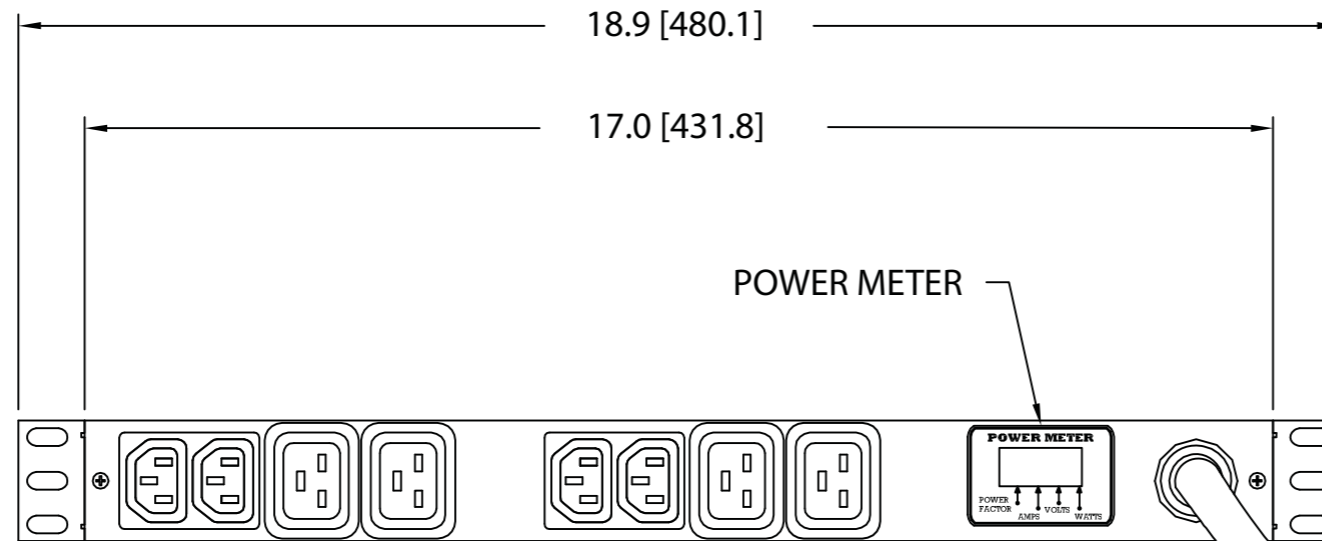

THIS COPY IS PROVIDED ON A RESTRICTED BASIS AND IS NOT TO BE USED IN ANY WAY DETRIMENTAL TO THE INTERESTS OF PANDUIT CORP.

NOTES:

1. IDENTIFICATION: 1RU HORIZONTAL, MIXED (4) C-13 & (4) C-19, METERED 208V / 20A / SINGLE-PHASE POU

PART NO.	COLOR
HB1B1F0BA08W1	BLACK

2. ACCESSORY COMPONENTS:
(4) 10-32 x 1/2" MOUNTING SCREWS
(4) 12-24 x 1/2" MOUNTING SCREWS

3. DIMENSIONS IN PARENTHESES ARE METRIC (mm).

4. POWER METER - RED, 4-DIGIT LED CONTINUOUSLY SCROLLS THROUGH POWER FACTOR, AMPS, VOLTS (RMS), AND REAL POWER IN WATTS (RMS).

5. UL® & c-UL® LISTED 60950 AND NOM COMPLIANT.

6. RoHS COMPLIANT.

7. VISIT OUR ON-LINE CATALOG AT WWW.PANDUIT.COM FOR A CURRENT LIST OF PRODUCTS APPLICABLE FOR USE WITH THIS PART.

8. MAXIMUM AVAILABLE INPUT POWER = 3.3 KW

9. INSTALLATION SHALL COMPLY WITH ALL APPLICABLE NATIONAL, STATE, AND LOCAL CODES.

PANDUIT P/N	WEIGHT
HB1B1F0BA08W1	6 lb (2.7 kg)

10 FOOT INLET POWER CORD

	PLUG 20 AMP, 250V TWIST-LOCK NEMA L6-20P
	FOUR (4) RECEPTACLES 15 AMP, 250V STRAIGHT BLADE IEC 60320/C13
	FOUR (4) RECEPTACLES 20 AMP, 250V STRAIGHT BLADE IEC 60320/C19

REV	DATE	BY	CHK	DESCRIPTION	ECN	R	CUST	SUP	OTH
01A	9-5-12	PIP		A. UPDATED NOTE #5 & 8. B. ADDED NOTE #9.	09V098CJ				
00A	2-24-11	MAV	KRKE	RELEASED TO PRODUCTION	09V098CJ				

MODEL FILENAME	09V098CJ/01.PRT	
CAD FILENAME/LAYERS	09V098CJ_DC/01A.PRT	
PANDUIT CORP. TINLEY PARK, ILLINOIS		
1RU HORIZONTAL, MIXED (4) C-13 & (4) C-19, METERED POWER OUTLET UNIT CUSTOMER DRAWING		
UNLESS OTHERWISE SPECIFIED, DIMENSIONAL TOLERANCES ARE: INCHES X.X +/- 0.03 [METRIC - MILLIMETER] X.X +/- 0.8 X.XX +/- 0.015 X.XX +/- 0.4 X.XXX +/- 0.005 X.XX +/- 0.13 ANGLE +/- 1°		
UNLESS OTHERWISE SPECIFIED, ALL DIMENSIONS ARE GIVEN IN INCHES, THIRD ANGLE PROJECTION	SCALE NONE	
DRAWN BY MAV	MAT'L:	DWG NO. 09V098CJ
DATE 2-24-11	CHK'D KRKE	SIZE B