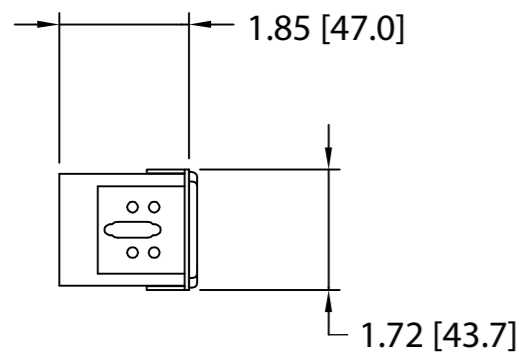

PART NO.	COLOR
HB1B1F0BA08W1	BLACK

2. ACCESSORY COMPONENTS:
 (4) 10-32 x 1/2" MOUNTING SCREWS
 (4) 12-24 x 1/2" MOUNTING SCREWS

3. DIMENSIONS IN PARENTHESES ARE METRIC (mm).

4. POWER METER - RED, 4-DIGIT LED CONTINUOUSLY SCROLLS THROUGH POWER FACTOR, AMPS, VOLTS (RMS), AND REAL POWER IN WATTS (RMS).

5. UL® & c-UL® LISTED 60950 AND NOM COMPLIANT.

6. RoHS COMPLIANT.

7. VISIT OUR ON-LINE CATALOG AT WWW.PANDUIT.COM FOR A CURRENT LIST OF PRODUCTS APPLICABLE FOR USE WITH THIS PART.

8. MAXIMUM AVAILABLE INPUT POWER = 3.3 KW

9. INSTALLATION SHALL COMPLY WITH ALL APPLICABLE NATIONAL, STATE, AND LOCAL CODES.

PANDUIT P/N	WEIGHT
HB1B1F0BA08W1	6 lb (2.7 kg)

10 FOOT INLET POWER CORD

	PLUG 20 AMP, 250V TWIST-LOCK NEMA L6-20P
	FOUR (4) RECEPTACLES 15 AMP, 250V STRAIGHT BLADE IEC 60320/C13
	FOUR (4) RECEPTACLES 20 AMP, 250V STRAIGHT BLADE IEC 60320/C19

REV	DATE	BY	CHK	DESCRIPTION	ECN	R	CUST	SUP	OTH
01A	9-5-12	PIP		A. UPDATED NOTE #5 & 8. B. ADDED NOTE #9.	09V098CJ				
00A	2-24-11	MAV	KRKE	RELEASED TO PRODUCTION	09V098CJ				

MODEL FILENAME	09V098CJ/01.PRT	
CAD FILENAME/LAYERS	09V098CJ_DC/01A.PRT	
PANDUIT CORP. TINLEY PARK, ILLINOIS		
1RU HORIZONTAL, MIXED (4) C-13 & (4) C-19, METERED POWER OUTLET UNIT CUSTOMER DRAWING		
UNLESS OTHERWISE SPECIFIED, DIMENSIONAL TOLERANCES ARE: INCHES X.X +/- 0.03 [METRIC - MILLIMETER] X.X +/- 0.8 X.XX +/- 0.015 X.XX +/- 0.4 X.XXX +/- 0.005 X.XX +/- 0.13 ANGLE +/- 1°		
UNLESS OTHERWISE SPECIFIED, ALL DIMENSIONS ARE GIVEN IN INCHES, THIRD ANGLE PROJECTION	SCALE NONE	
DRAWN BY MAV	MAT'L:	DWG NO. 09V098CJ
DATE 2-24-11	CHK'D KRKE	SIZE B