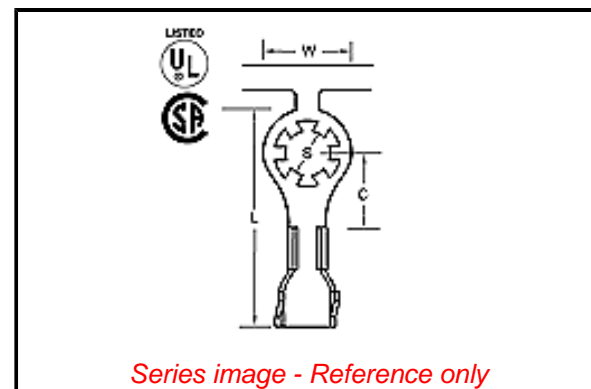

PLEASE CHECK WWW.MOLEX.COM FOR LATEST PART INFORMATION

Part Number: **0190840003**
Status: **Active**
Overview: Solderless Terminals
Description: Open Barrel Star Ring, Brass, for 14-18 AWG Wire, Stud Size 10 (M5)

General

Product Family Ring and Spade Terminals
 Series 19084
 Crimp Quality Equipment Yes
 Mil-Spec N/A
 Overview Solderless Terminals
 Product Name N/A
 Type Ring
 UPC 800753084803

Physical

Barrel Type Open
 Insulation None
 Material - Plating Mating Tin
 Net Weight 0.691/g
 Packaging Type Reel
 Plating min - Mating 2.540µm
 Plating min - Termination 2.540µm
 Stud Size 10 (M5)
 Termination Interface: Style Crimp or Compression
 Wire Insulation Diameter N/A
 Wire Size AWG 14, 16, 18
 Wire Size mm² 0.80-2.00

Material Info

Engineering Number SRZ-0129-10

Reference - Drawing Numbers

Product Specification PS-19902-006-001, PS-19902-011-001
 Sales Drawing SD-19084-001

EU ELV

Not Relevant

EU RoHS

Compliant