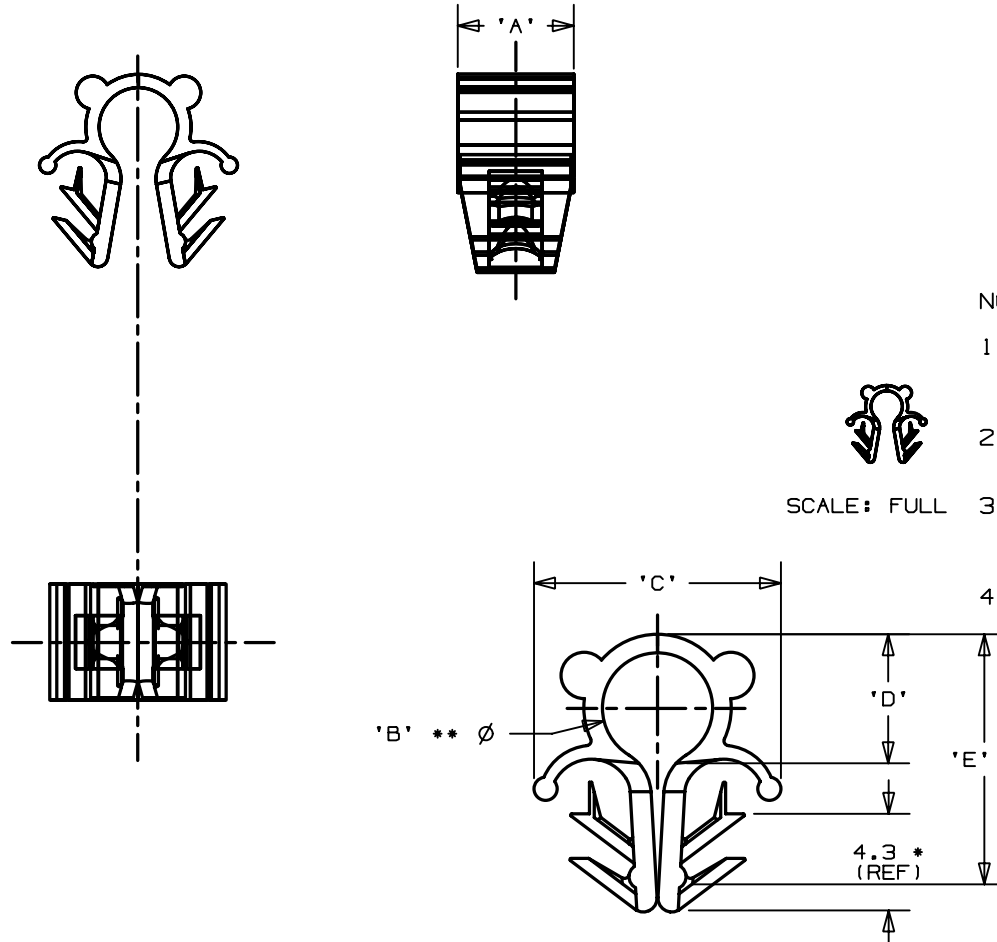

THIS COPY IS PROVIDED ON A RESTRICTED BASIS AND IS NOT TO BE USED IN ANY WAY DETRIMENTAL TO THE INTERESTS OF PANDUIT CORPORATION.

PANDUIT PART NO.	BUNDLE DIA. MIN - MAX.	DIMENSIONS					MATERIAL	COLOR	WEIGHT	
		'A'	'B'	'C'	'D'	'E'			grams	100 pcs
SICW04B08-...30	0 - 4.2	7.0	4.2	10	5	11.3	HEAT STABILIZED NYLON 6/6	BLACK	25	

NOTES:

- SEE CURRENT PRICE SHEET FOR PART NUMBER SUFFIX DESIGNATION FOR PACKAGE SIZE, AND COLOR.
- (\*) DIMENSIONAL VARIANCE IS POSSIBLE DUE TO MOLDING PROCESS RELATED SINK MARKS.
- APPLICATION SPECIFICATION:  
HOLE DIAMETER: 6.3 - 6.7 mm  
PANEL THICKNESS: 0.8 - 3.2 mm
- (\*\*) DIMENSION REFERS TO THE PART WHEN IT IS CLOSED.

SCALE: FULL

CAD FILENAME/LAYERS				G01932BL_PB_SICW04B08_02			
<b>PANDUIT</b> CORP.				TINLEY PARK, ILLINOIS			
SNAP IN CLIP							
Unless otherwise specified, all dimensions are metric tolerance; ±0.5mm							
DRAWN BY	MLD	MAT'L:		SCALE		NONE	
DATE	5-21-88	SEE TABLE		DRAWING NO.		GB1932BL	
CHK'D				DWG SIZE		A	