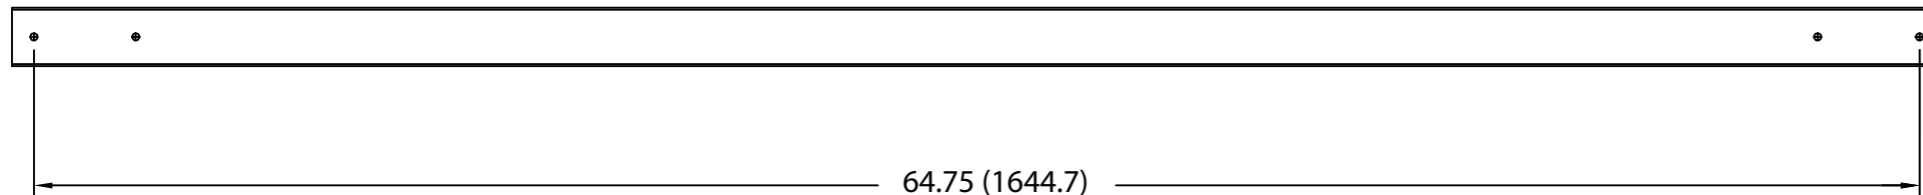

THIS COPY IS PROVIDED ON A RESTRICTED BASIS AND IS NOT TO BE USED IN ANY WAY DETRIMENTAL TO THE INTERESTS OF PANDUIT CORP.

PANDUIT P/N	WEIGHT
CMRPSV20C139TL	15 lb (6.8 kg)

NOTES:

1. IDENTIFICATION: VERTICAL, MIXED (24) C-13 & (6) C-19
120V / 20A / SINGLE-PHASE POU

PART NO. CMRPSV20C139TL COLOR BLACK

2. ACCESSORY COMPONENTS:

- (4) #10-32 x 1/2" MOUNTING SCREWS
- (4) #12-24 x 1/2" MOUNTING SCREWS
- (2) #10-32 LOCKING COLLAR SCREWS
- (2) L-BRACKETS

3. DIMENSIONS IN PARENTHESES ARE METRIC (mm).

8. INSTALLATION SHALL COMPLY WITH ALL APPLICABLE NATIONAL, STATE, AND LOCAL CODES.

TOOLLESS MOUNTING BUTTON LOCATION

66.25 (1682.8)

10 FOOT INLET POWER CORD

PLUG
20 AMP, 125V, SINGLE-PHASE
TWIST LOCK
NEMA L5-20P