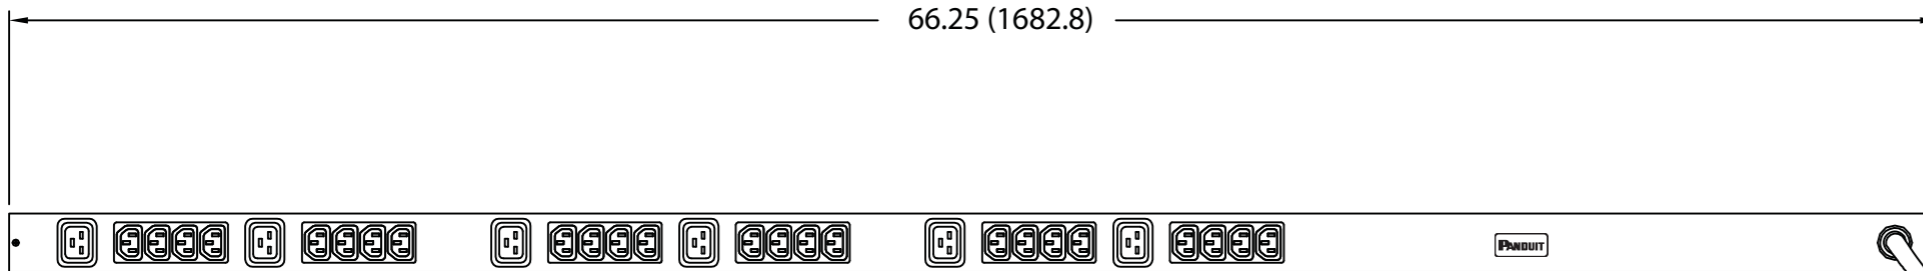

PART NO. CMRPSV20C139TL COLOR BLACK

2. ACCESSORY COMPONENTS:

- (4) #10-32 x 1/2" MOUNTING SCREWS
- (4) #12-24 x 1/2" MOUNTING SCREWS
- (2) #10-32 LOCKING COLLAR SCREWS
- (2) L-BRACKETS

3. DIMENSIONS IN PARENTHESES ARE METRIC (mm).

8. INSTALLATION SHALL COMPLY WITH ALL APPLICABLE NATIONAL, STATE, AND LOCAL CODES.

TOOLLESS MOUNTING BUTTON LOCATION

66.25 (1682.8)

10 FOOT INLET POWER CORD

PLUG
20 AMP, 125V, SINGLE-PHASE
TWIST LOCK
NEMA L5-20P