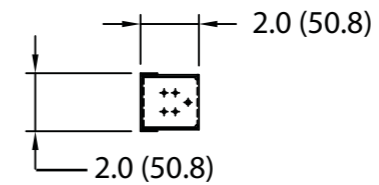

8. INSTALLATION SHALL COMPLY WITH ALL APPLICABLE NATIONAL, STATE, AND LOCAL CODES.

TOOLLESS MOUNTING BUTTON LOCATION

66.25 (1682.8)

10 FOOT INLET POWER CORD

PLUG
20 AMP, 125V, SINGLE-PHASE
TWIST LOCK
NEMA L5-20P