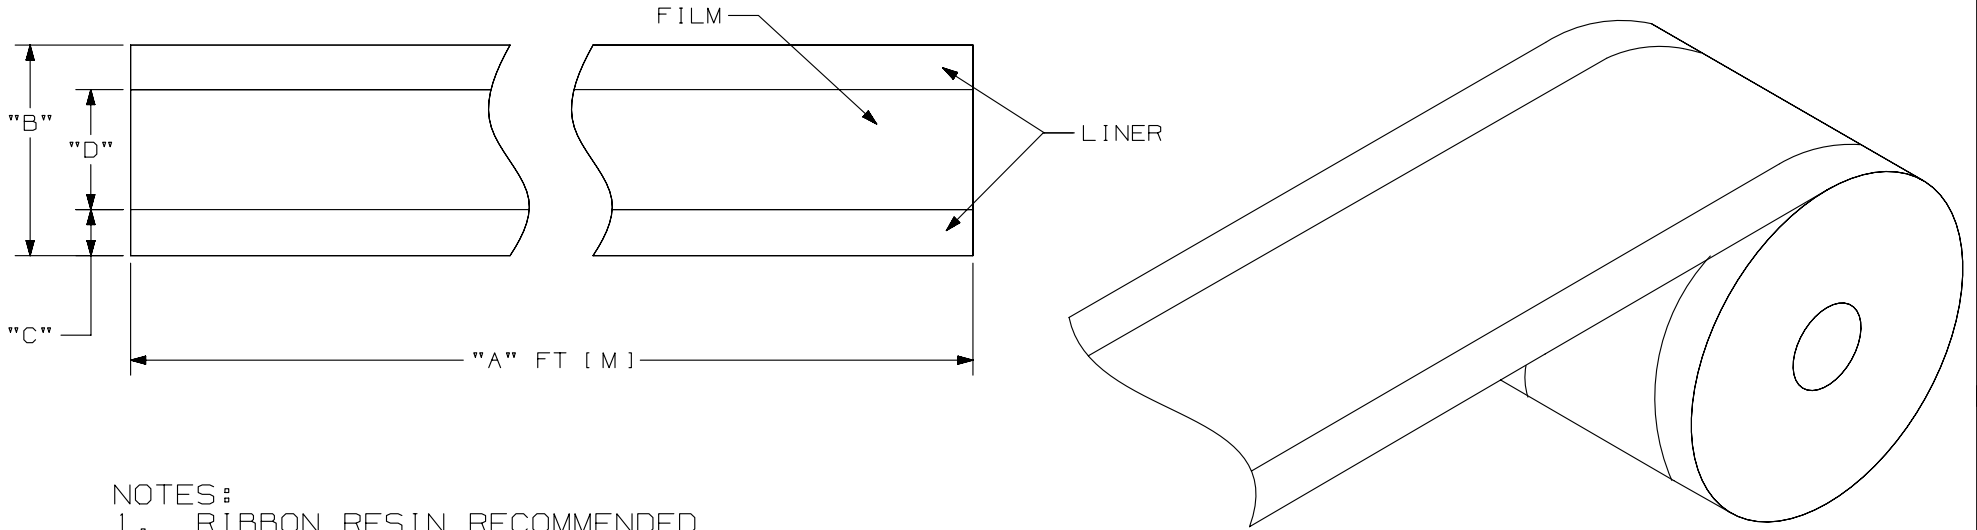

THIS COPY IS PROVIDED ON A RESTRICTED BASIS AND IS NOT TO BE USED IN ANY WAY DETRIMENTAL TO THE INTERESTS OF PANDUIT CORP.

PART NO.	"A" MIN.	"B"	"C"	"D"	MATERIAL	COLOR
T038X000YP1	100 [30.5]	1.000 [25.4]	0.3125 [7.94]	0.375 [9.5]	GM4-HT	WHITE
T050X000YP1	100 [30.5]	1.000 [25.4]	0.25 [6.35]	0.5 [12.5]	GM4-HT	WHITE

- NOTES:
 1. RIBBON RESIN RECOMMENDED
 2. [] DENOTE METRIC DIMENSIONS

REV	DATE	BY	CHK	APR	DESCRIPTION	ECN
1	4/23/13	MIFT			ADDED 3/8 INCH TAPE INFORMATION	00822
0	5/16/12	JHAC			DRAWING RELEASE	6785

TITLE 3/8 INCH AND 1/2 INCH SUPER-TACK POLYESTER TAPES CUSTOMER DRAWING	
ITEM REVISION NAME 121043AA/02	PANDUIT TM
DATASET FILE NAME 121043AA/02_C10989/02	
UNLESS OTHERWISE SPECIFIED, DIMENSIONAL TOLERANCES ARE: IN [mm]	
.x ± .15 [3.81] .xxx ± .064 [.163]	DRAWING NUMBER: C10989
.xx ± .1 [2.54] ANGLES ± 5 °	
THIRD ANGLE PROJECTION	
DRAWN BY JHAC	DATE 5/16/12
CHK	SCALE NTS
SHT 1 OF 1	
SIZE A	