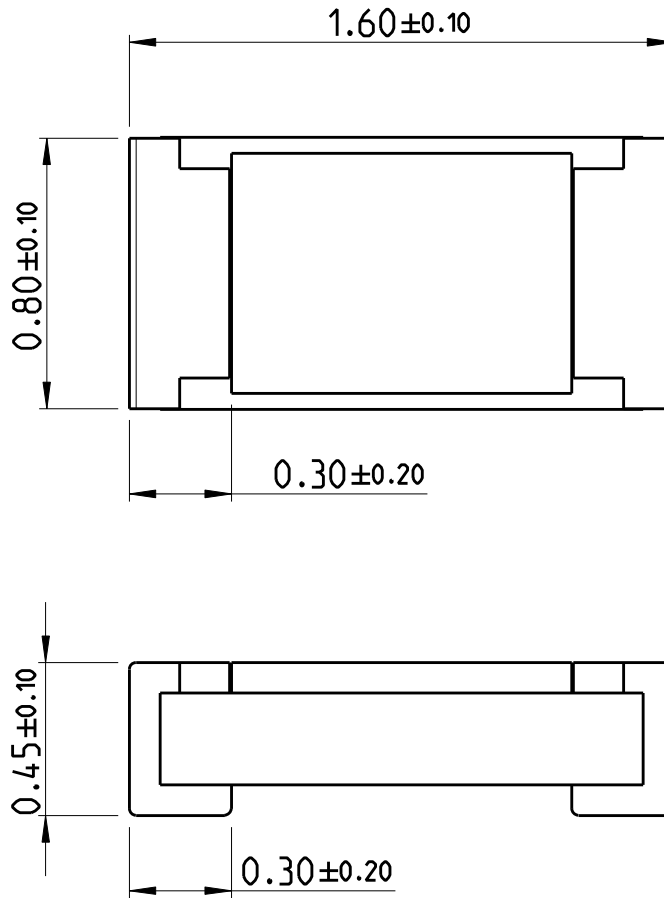

LOC	DIST	REVISIONS					
AI	-	P	LTR	DESCRIPTION	DATE	DWN	APVD
		BA		NEW DRAWING	02FEB2012	DMS	ST.P