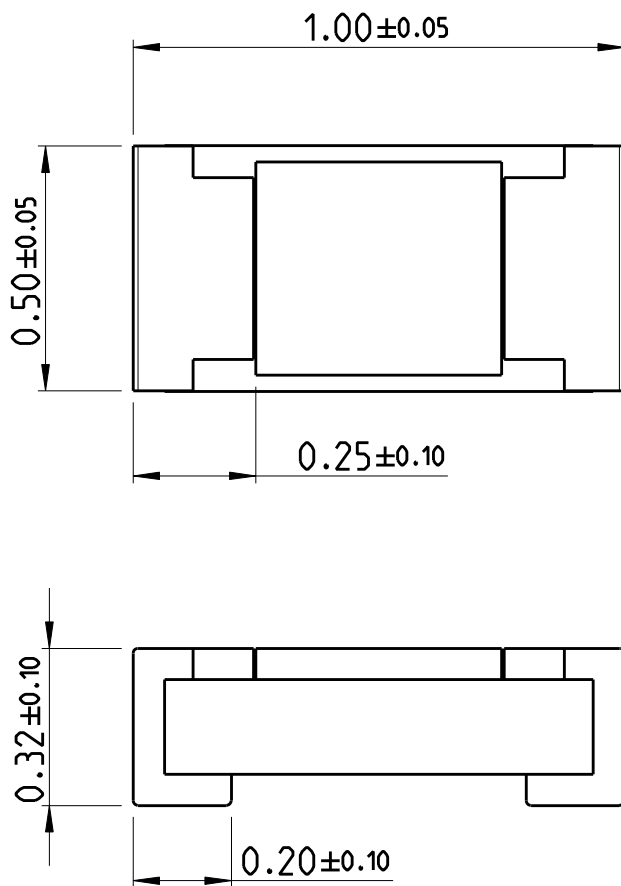

LOC	DIST	REVISIONS					
AI	-	P	LTR	DESCRIPTION	DATE	DWN	APVD
		BA		NEW DRAWING	02FEB2012	DMS	ST.P

FOR FURTHER INFORMATION SEE DATA SHEET FOR CURRENT SENSING CHIP RESISTOR - RL73 SERIES

RoHS Compliant

2011

RELEASED FOR PUBLICATION

ALL RIGHTS RESERVED.

THIS DRAWING IS UNPUBLISHED.

© COPYRIGHT 2011

DIMENSIONS:		DWN	02FEB2012	MATERIAL	FINISH	
mm		DARSHAN MS		-	-	
TOLERANCES UNLESS OTHERWISE SPECIFIED:		CHK	02FEB2012	 TE Connectivity		
0 PLC \pm		ALLAN P				
1 PLC \pm		APVD	02FEB2012	NAME		
2 PLC \pm		STEPHEN.P		SMD LOW OHMIC		
3 PLC \pm		PRODUCT SPEC		CURRENT SENSE RESISTOR RLP73 (1E) SERIES		
4 PLC \pm		APPLICATION SPEC		SIZE	CAGE CODE	DRAWING NO
ANGLES $\pm 5^\circ$				A 4	00779	C-2176049
		WEIGHT	0.0007 Gram	RESTRICTED TO		-
CUSTOMER DRAWING				SCALE	65:1	SHEET 1 OF 1
				REV		BA