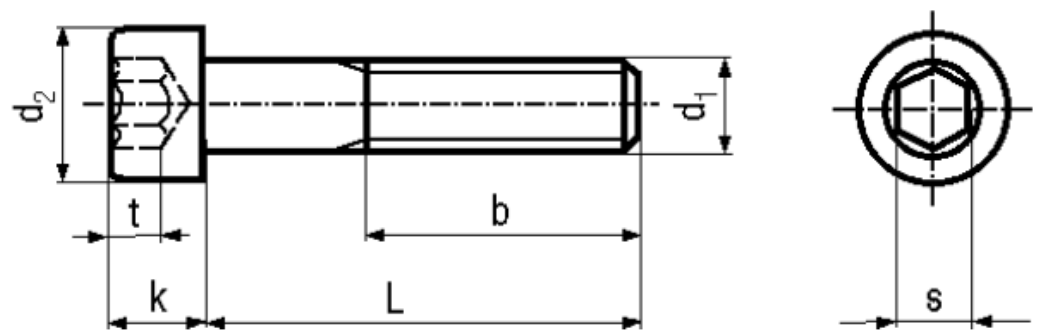

BN 613

Hexagon socket head cap screws
partially threaded
partially threaded

DIN 912
ISO 4762
~UNI 5931

Material	Stainless steel	Quality	A4
----------	------------------------	---------	-----------

Article No. - 1406787

d ₁	M3
L	35
d ₂	5,5
b	18
k max.	3
s	2,5
t min.	1,3

DIN 912: Standard withdrawn

Socket head cap screws low head typ acc. DIN 7984 / DIN 6912: BN 2844 / BN 1350.

X-ON Electronics

Largest Supplier of Electrical and Electronic Components