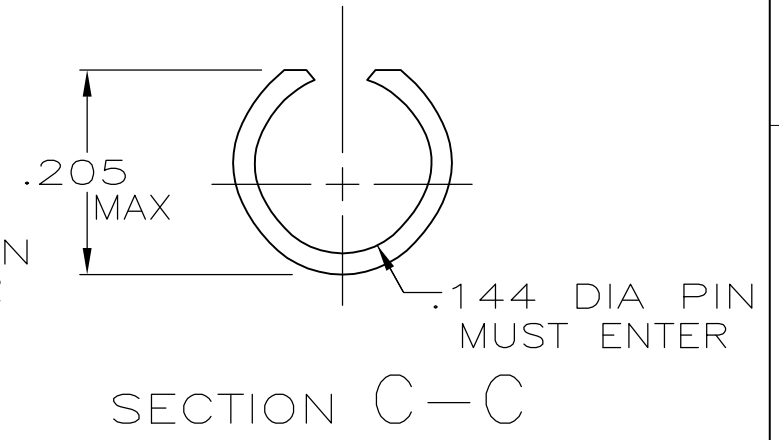

THIS DRAWING IS UNPUBLISHED. RELEASED FOR PUBLICATION
 © COPYRIGHT - By - ALL RIGHTS RESERVED.

LOC	DIST	REVISIONS			
P	LTR	DESCRIPTION	DATE	DWN	APVD
AF	50	G	REVISED PER ECR-12-013445	27OCT12	KH PD

- 1 SUPPLIED IN LOOSE PIECE3
- 2 SILVER PLATED .000150 MIN THK.
- 4 FOREIGN PRODUCTION ONLY.

INSULATION RANGE	WIRE SIZE	FINISH	MATERIAL	MATING TAB THK ±.001	PART NO
.120-.145 DIA	18-16 AWG	TIN	BRASS	.032	42025-4
		-	#4H BRASS		42025-3
		SILVER 2	T3 PHOS BRZ.		42025-2
		TIN	T3 PHOS BRZ.		42025-1
			T3 PHOS BRZ.		42025

THIS DRAWING IS A CONTROLLED DOCUMENT.		DWN JR RUTH 2/13/91	TE Connectivity RECEPTACLE, FASTON, .250 SERIES		
DIMENSIONS: INCHES		CHK P FORTNEY 2/13/91			
TOLERANCES UNLESS OTHERWISE SPECIFIED:		APVD -	NAME		
0 PLC ± -		PRODUCT SPEC -	SIZE		
1 PLC ± -		APPLICATION SPEC -	CAGE CODE	DRAWING NO	RESTRICTED TO
2 PLC ± -		WEIGHT -	A3	00779	C-42025
3 PLC ± .015			SCALE 5:1		
4 PLC ± -			SHEET 1 OF 1		
ANGLES ± -			REV G		
FINISH					
SEE TABLE					