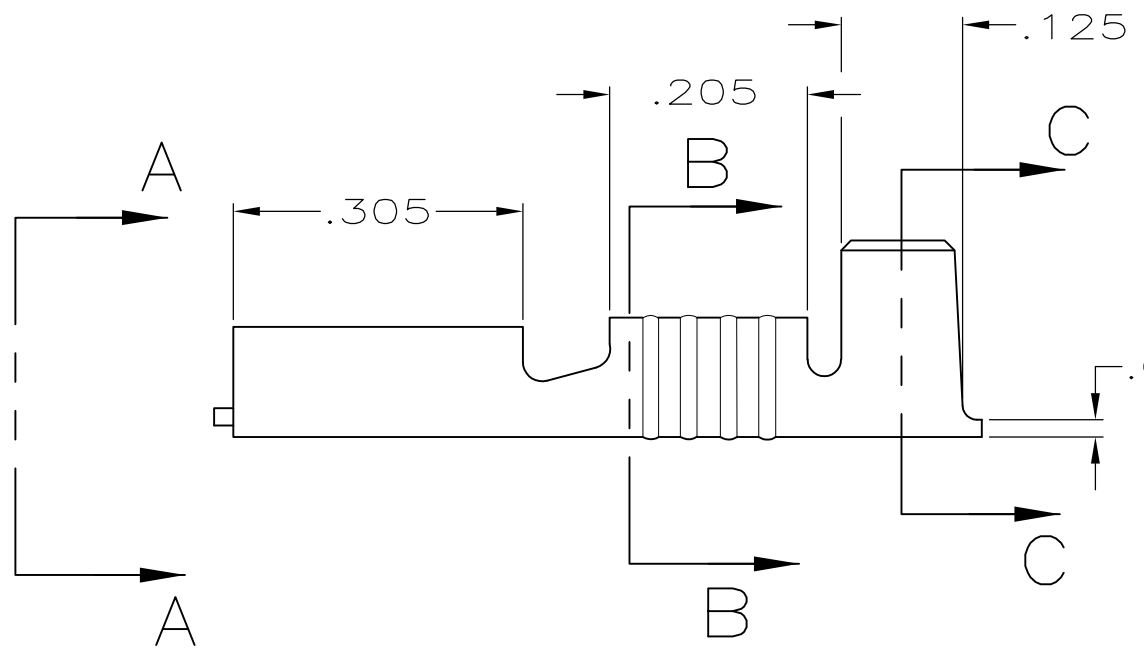

THIS DRAWING IS UNPUBLISHED. RELEASED FOR PUBLICATION
 © COPYRIGHT - By - ALL RIGHTS RESERVED.

LOC	DIST	REVISIONS			
P	LTR	DESCRIPTION	DATE	DWN	APVD
AF	50	G	REVISED PER ECR-12-013445	27OCT12	KH PD

- 1 SUPPLIED IN LOOSE PIECE3
- 2 SILVER PLATED .000150 MIN THK.
- 4 FOREIGN PRODUCTION ONLY.

INSULATION RANGE	WIRE SIZE	FINISH	MATERIAL	MATING TAB THK ±.001	PART NO
.120-.145 DIA	18-16 AWG	TIN	BRASS	.032	42025-4
		-	#4H BRASS		42025-3
		SILVER 2	T3 PHOS BRZ.		42025-2
		TIN	T3 PHOS BRZ.		42025-1
			T3 PHOS BRZ.		42025

THIS DRAWING IS A CONTROLLED DOCUMENT.		DWN JR RUTH 2/13/91	TE Connectivity RECEPTACLE, FASTON, .250 SERIES		
DIMENSIONS: INCHES		CHK P FORTNEY 2/13/91			
TOLERANCES UNLESS OTHERWISE SPECIFIED:		APVD -	NAME		
0 PLC ± -		PRODUCT SPEC -	SIZE		
1 PLC ± -		APPLICATION SPEC -	CAGE CODE	DRAWING NO	RESTRICTED TO
2 PLC ± -		WEIGHT -	A3	00779	C-42025
3 PLC ± .015			SCALE 5:1		
4 PLC ± -			SHEET 1 OF 1		
ANGLES ± -			REV G		
FINISH					
SEE TABLE					