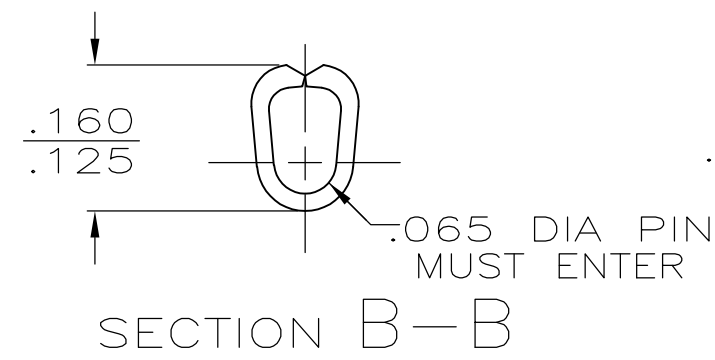

THIS DRAWING IS UNPUBLISHED. RELEASED FOR PUBLICATION
 © COPYRIGHT - By - ALL RIGHTS RESERVED.

LOC	DIST	REVISIONS			
P	LTR	DESCRIPTION	DATE	DWN	APVD
AF	50	G	REVISED PER ECR-12-013445	27OCT12	KH PD

- 1 SUPPLIED IN LOOSE PIECE3
- 2 SILVER PLATED .000150 MIN THK.
- 4 FOREIGN PRODUCTION ONLY.

INSULATION RANGE	WIRE SIZE	FINISH	MATERIAL	MATING TAB THK ±.001	PART NO
.120-.145 DIA	18-16 AWG	TIN	BRASS	.032	42025-4
		-	#4H BRASS		42025-3
		SILVER 2	T3 PHOS BRZ.		42025-2
		TIN	T3 PHOS BRZ.		42025-1
			T3 PHOS BRZ.		42025

THIS DRAWING IS A CONTROLLED DOCUMENT.		DWN JR RUTH 2/13/91	TE Connectivity RECEPTACLE, FASTON, .250 SERIES		
DIMENSIONS: INCHES		CHK P FORTNEY 2/13/91			
TOLERANCES UNLESS OTHERWISE SPECIFIED:		APVD -	NAME		
0 PLC ± -		PRODUCT SPEC -	SIZE		
1 PLC ± -		APPLICATION SPEC -	CAGE CODE	DRAWING NO	RESTRICTED TO
2 PLC ± -		WEIGHT -	A3	00779	C-42025
3 PLC ± .015			SCALE 5:1		
4 PLC ± -			SHEET 1 OF 1		
ANGLES ± -			REV G		
FINISH					
SEE TABLE					