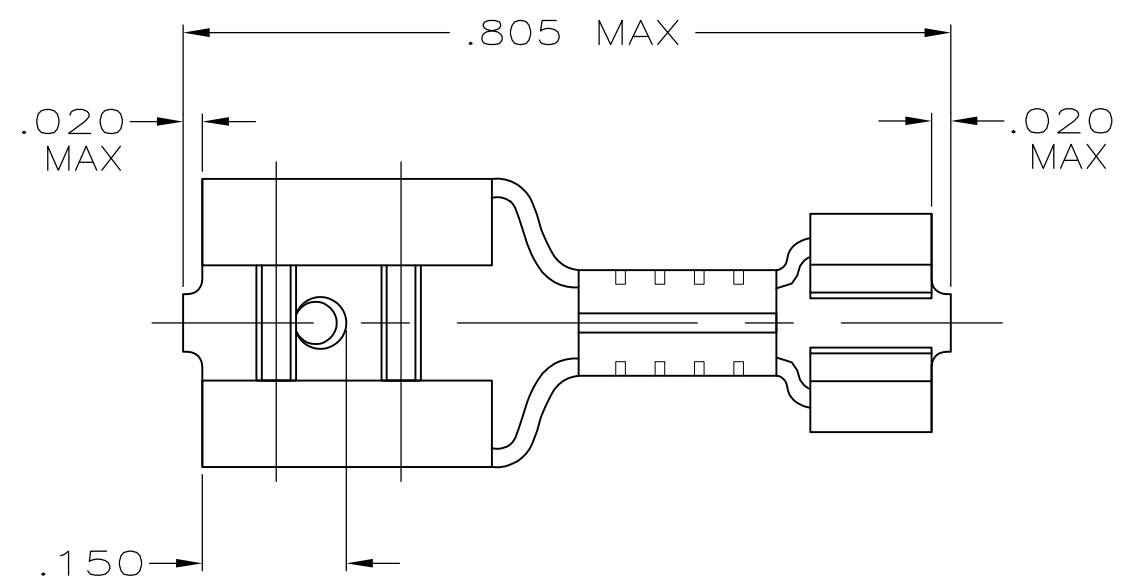

THIS DRAWING IS UNPUBLISHED. RELEASED FOR PUBLICATION
 © COPYRIGHT - By - ALL RIGHTS RESERVED.

LOC	DIST	REVISIONS			
P	LTR	DESCRIPTION	DATE	DWN	APVD
AF	50	G	REVISED PER ECR-12-013445	27OCT12	KH PD

- 1 SUPPLIED IN LOOSE PIECE3
- 2 SILVER PLATED .000150 MIN THK.
- 4 FOREIGN PRODUCTION ONLY.

INSULATION RANGE	WIRE SIZE	FINISH	MATERIAL	MATING TAB THK ±.001	PART NO
.120-.145 DIA	18-16 AWG	TIN	BRASS	.032	42025-4
		-	#4H BRASS		42025-3
		SILVER 2	T3 PHOS BRZ.		42025-2
		TIN	T3 PHOS BRZ.		42025-1
			T3 PHOS BRZ.		42025

THIS DRAWING IS A CONTROLLED DOCUMENT.		DWN JR RUTH 2/13/91	TE Connectivity RECEPTACLE, FASTON, .250 SERIES		
DIMENSIONS: INCHES		CHK P FORTNEY 2/13/91			
TOLERANCES UNLESS OTHERWISE SPECIFIED:		APVD -	NAME		
0 PLC ± -		PRODUCT SPEC -	SIZE		
1 PLC ± -		APPLICATION SPEC -	CAGE CODE	DRAWING NO	RESTRICTED TO
2 PLC ± -		WEIGHT -	A3	00779	C-42025
3 PLC ± .015			SCALE 5:1		
4 PLC ± -			SHEET 1 OF 1		
ANGLES ± -			REV G		
FINISH					
SEE TABLE					