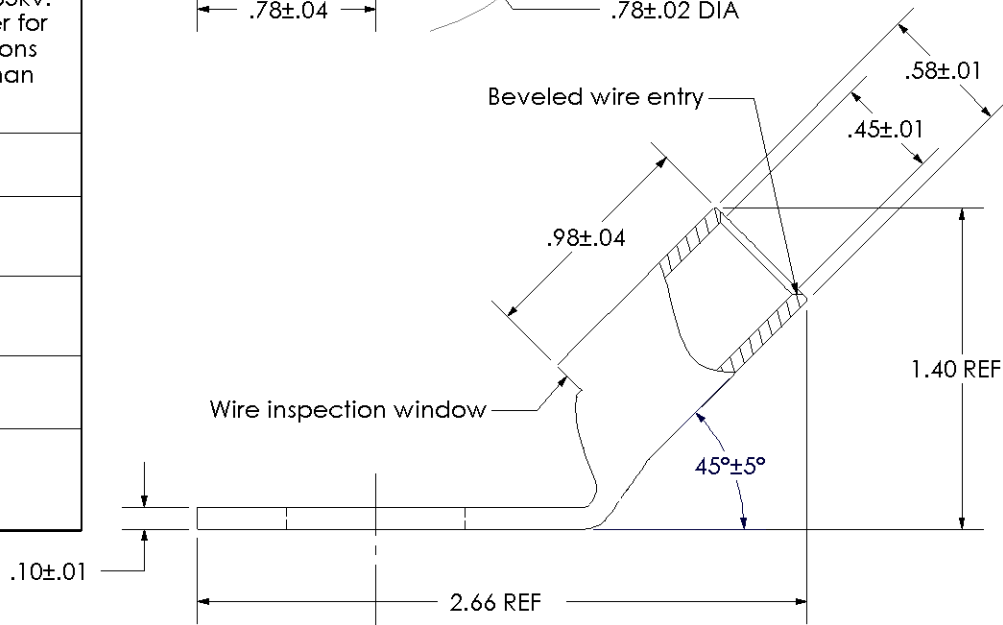

THIS COPY IS PROVIDED ON A RESTRICTED BASIS AND IS NOT TO BE USED IN ANY WAY DETRIMENTAL TO THE INTERESTS OF PANDUIT CORP.

Material	High Conductivity Seamless Copper Tube
Plating	Electro-Tin
Wire Size	2/0 AWG
Wire Type	Stranded Copper; Class B: Compact, Compressed or Concentric, Class C: Concentric
Wire Strip Length	1-1/16 in.
Stud Size	3/4 in.
UL Listed Wire Connector	Yes, for applications up to 35kv. Consult cable manufacturer for voltage stress relief instructions with applications greater than 2000 volts.
UL Temperature Rating	90° C
C.S.A Certified Wire Connector	Yes
Panduit Color Code on Barrel	BLACK
Panduit Die Index No. on Barrel	P45
Alternate Industry Die Index No. () on Barrel	(13)

Color coded barrel markings

CERTIFIED

LISTED Wire Connector

00	3-03	PWS	PWS	RELEASED	10718
REV	DATE	BY	CHK	DESCRIPTION	ECN

PANDUIT CORP. TINLEY PARK, ILLINOIS

LCA2/0-34H-X
Copper Lug - One-Hole, Standard Barrel, 45° Angle Tongue