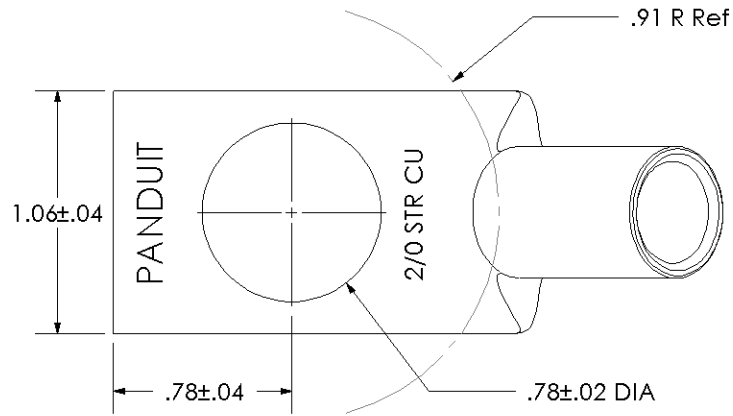

THIS COPY IS PROVIDED ON A RESTRICTED BASIS AND IS NOT TO BE USED IN ANY WAY DETRIMENTAL TO THE INTERESTS OF PANDUIT CORP.

Material	High Conductivity Seamless Copper Tube
Plating	Electro-Tin
Wire Size	2/0 AWG
Wire Type	Stranded Copper; Class B: Compact, Compressed or Concentric, Class C: Concentric
Wire Strip Length	1-1/16 in.
Stud Size	3/4 in.
UL Listed Wire Connector	Yes, for applications up to 35kv. Consult cable manufacturer for voltage stress relief instructions with applications greater than 2000 volts.
UL Temperature Rating	90° C
C.S.A Certified Wire Connector	Yes
Panduit Color Code on Barrel	BLACK
Panduit Die Index No. on Barrel	P45
Alternate Industry Die Index No. () on Barrel	(13)

Color coded barrel markings

CERTIFIED

LISTED Wire Connector

00	3-03	PWS	PWS	RELEASED	10718
REV	DATE	BY	CHK	DESCRIPTION	ECN

PANDUIT CORP. TINLEY PARK, ILLINOIS

LCA2/0-34H-X
Copper Lug - One-Hole, Standard Barrel, 45° Angle Tongue