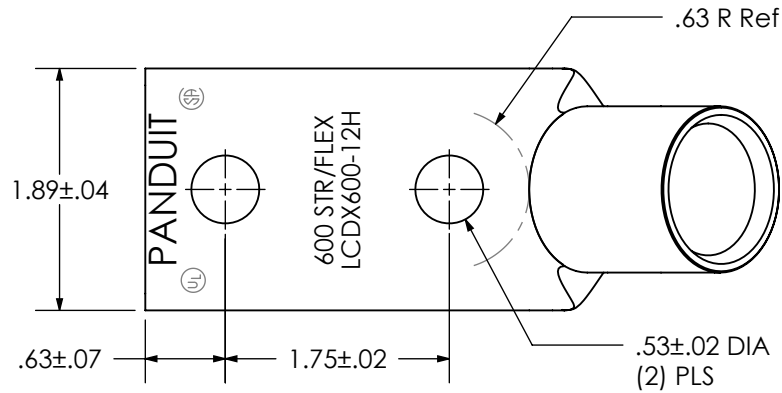

THIS COPY IS PROVIDED ON A RESTRICTED BASIS AND IS NOT TO BE USED IN ANY WAY DETRIMENTAL TO THE INTERESTS OF PANDUIT CORP.

Material	High Conductivity Seamless Copper Tube
Plating	Electro-Tin
Wire Size	600 STR/FLEX
Wire Type	Stranded Copper: Class G, H, I
Wire Strip Length	1-9/16 in.
Stud Size	1/2 in.
UL Listed Wire Connector	Yes, for applications up to 35kv. Consult cable manufacturer for voltage stress relief instructions with applications greater than 2000 volts.
UL Temperature Rating	90° C
C.S.A Certified Wire Connector	Yes
Panduit Color Code on Barrel	PINK
Panduit Die Index No. on Barrel	P99
Alternate Industry Die Index No. () on Barrel	(400)

CERTIFIED

LISTED Wire Connector

Color coded barrel markings

01	4/09	JHNU	JHNU	REVISED TOLERANCES: HOLE OFFSET WAS .04, BARREL LENGTH WAS .04
REV	DATE	BY	CHK	DESCRIPTION

PANDUIT CORP. TINLEY PARK, ILLINOIS

LCDX600-12H-6
Copper Lug - Two-Hole, Standard Flex Barrel, 45° Angle Tongue

ECN	SCALE N/A	DRAWING NO / CAD FILE LCDX600-12H-CUST
-----	--------------	---

X-ON Electronics

Largest Supplier of Electrical and Electronic Components