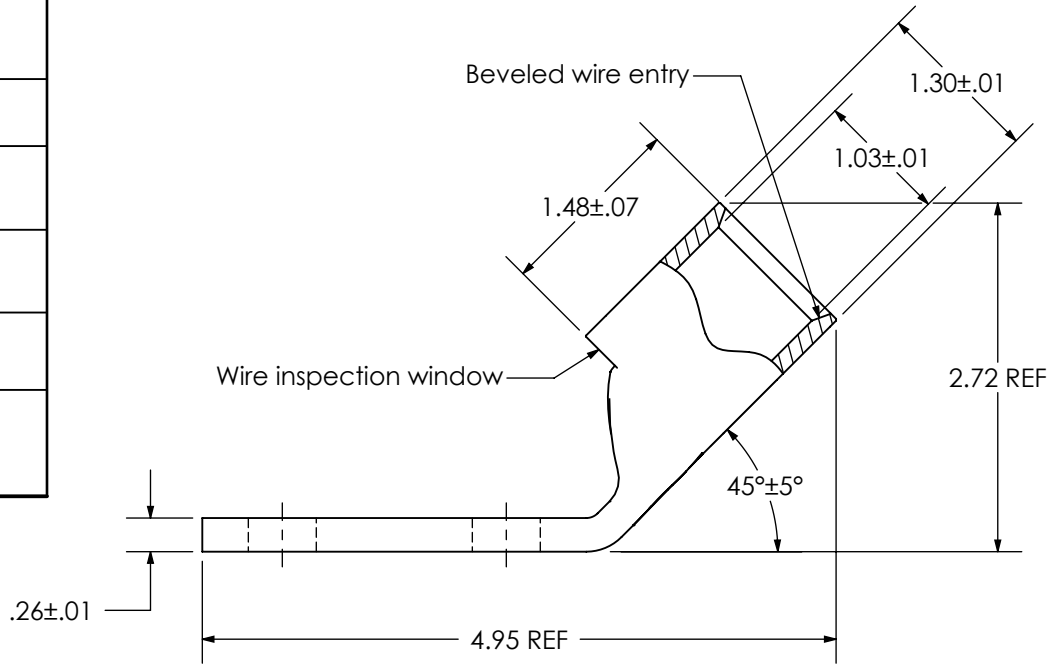

THIS COPY IS PROVIDED ON A RESTRICTED BASIS AND IS NOT TO BE USED IN ANY WAY DETRIMENTAL TO THE INTERESTS OF PANDUIT CORP.

Material	High Conductivity Seamless Copper Tube
Plating	Electro-Tin
Wire Size	600 STR/FLEX
Wire Type	Stranded Copper: Class G, H, I
Wire Strip Length	1-9/16 in.
Stud Size	1/2 in.
UL Listed Wire Connector	Yes, for applications up to 35kv. Consult cable manufacturer for voltage stress relief instructions with applications greater than 2000 volts.
UL Temperature Rating	90° C
C.S.A Certified Wire Connector	Yes
Panduit Color Code on Barrel	PINK
Panduit Die Index No. on Barrel	P99
Alternate Industry Die Index No. () on Barrel	(400)

CERTIFIED

LISTED Wire Connector

Color coded barrel markings

01	4/09	JHNU	JHNU	REVISED TOLERANCES: HOLE OFFSET WAS .04, BARREL LENGTH WAS .04
REV	DATE	BY	CHK	DESCRIPTION

PANDUIT CORP. TINLEY PARK, ILLINOIS

LCDX600-12H-6
Copper Lug - Two-Hole, Standard Flex Barrel, 45° Angle Tongue

ECN	SCALE N/A	DRAWING NO / CAD FILE LCDX600-12H-CUST
-----	--------------	---

X-ON Electronics

Largest Supplier of Electrical and Electronic Components