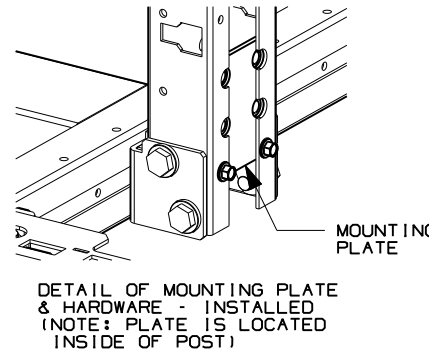

THIS COPY IS PROVIDED ON A RESTRICTED BASIS AND IS NOT TO BE USED IN ANY WAY DETRIMENTAL TO THE INTERESTS OF PANDUIT CORP.

2

1

FIXED CASTER

SWIVEL CASTER

SWIVEL CASTER ASSEMBLY
2 PLCS AT
REAR OF CABINET

FIXED CASTER ASSEMBLY
2 PLCS AT
FRONT OF CABINET

TYPICAL CASTER MOUNTING - 4 PLCS

PANDUIT P/N	WEIGHT
NCSTR4	5.5 Kg/EACH 12.1 LBS/EACH

- NOTES:
- VISIT OUR ON-LINE CATALOG AT WWW.PANDUIT.COM FOR A LIST OF CURRENT PARTS APPLICABLE FOR USE WITH THIS PRODUCT.
 - PRIMARY DIMENSIONS ARE IN MILLIMETERS (mm).
 - PARTS SUPPLIED:
 (2) - FIXED CASTER ASSEMBLIES
 (2) - SWIVEL CASTER ASSEMBLIES
 (4) - MOUNTING PLATES
 (8) - M5 HEX HEAD SCREWS
 (16) - MB HEX HEAD SCREWS
 (1) - INSTRUCTION SHEET
 - CASTERS ADD 24mm (1") TO HEIGHT OF CABINET.