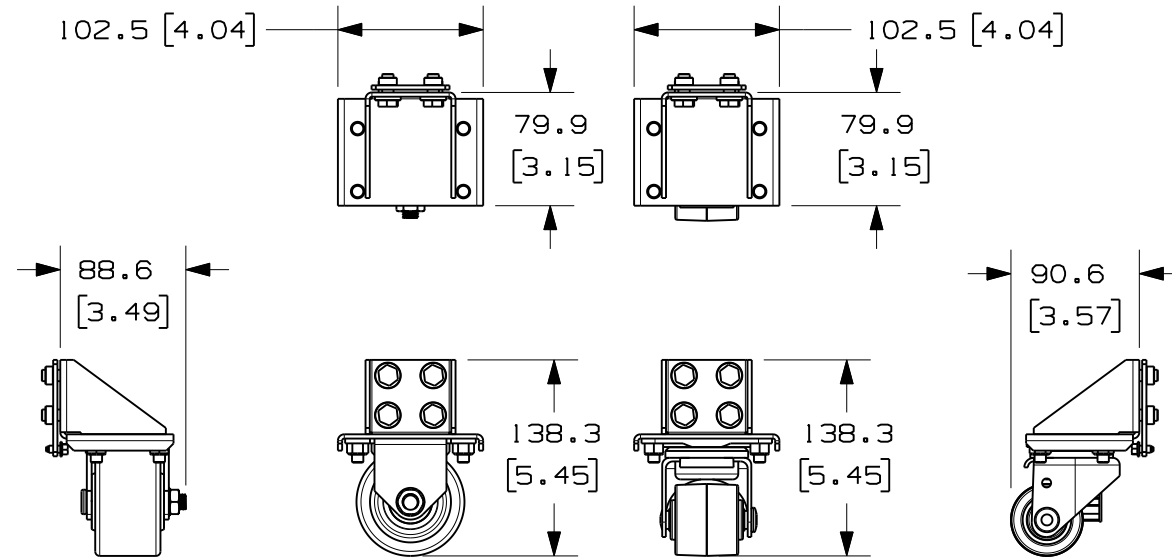

THIS COPY IS PROVIDED ON A RESTRICTED BASIS AND IS NOT TO BE USED IN ANY WAY DETRIMENTAL TO THE INTERESTS OF PANDUIT CORP.

2

1

FIXED CASTER

SWIVEL CASTER

SWIVEL CASTER ASSEMBLY
2 PLCS AT
REAR OF CABINET

FIXED CASTER ASSEMBLY
2 PLCS AT
FRONT OF CABINET

TYPICAL CASTER MOUNTING - 4 PLCS

PANDUIT P/N	WEIGHT
NCSTR4	5.5 Kg/EACH 12.1 LBS/EACH

- NOTES:
- VISIT OUR ON-LINE CATALOG AT WWW.PANDUIT.COM FOR A LIST OF CURRENT PARTS APPLICABLE FOR USE WITH THIS PRODUCT.
 - PRIMARY DIMENSIONS ARE IN MILLIMETERS (mm).
 - PARTS SUPPLIED:
 (2) - FIXED CASTER ASSEMBLIES
 (2) - SWIVEL CASTER ASSEMBLIES
 (4) - MOUNTING PLATES
 (8) - M5 HEX HEAD SCREWS
 (16) - MB HEX HEAD SCREWS
 (1) - INSTRUCTION SHEET
 - CASTERS ADD 24mm (1") TO HEIGHT OF CABINET.

REV	DATE	BY	CHK	APR	DESCRIPTION	ECN
00A	9-21-12	LEE			RELEASED TO PRODUCTION	12V305KY-DC

TITLE N-TYPE CABINET CASTER KIT (NCSTR4) CUSTOMER DRAWING	
CONTROL DRAWING	
ITEM REVISION NAME 12V305KY/00.PRT	PANDUIT TM
DATASET FILE NAME 12V305KY_DC/00A.PRT	
UNLESS OTHERWISE SPECIFIED, DIMENSIONAL TOLERANCES ARE:	
INCHES X.X +/- 0.03 X.XX +/- 0.018 X.XXX +/- 0.007	METRIC - MILLIMETER X +/- 0.8 X.X +/- 0.46 X.XX +/- 0.18
ANGLE +/- 1°	
DRAWING NUMBER: 12V305KY-DC	
THIRD ANGLE PROJECTION	
DRAWN BY LEE	DATE 9-20-12
CHK	SCALE NONE
SHT 1 OF 1	
SIZE A	