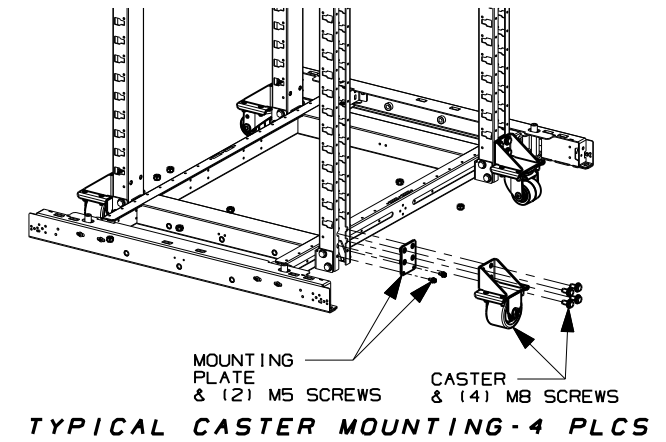

THIS COPY IS PROVIDED ON A RESTRICTED BASIS AND IS NOT TO BE USED IN ANY WAY DETRIMENTAL TO THE INTERESTS OF PANDUIT CORP.

2

1

FIXED CASTER

SWIVEL CASTER

SWIVEL CASTER ASSEMBLY
2 PLCS AT
REAR OF CABINET

FIXED CASTER ASSEMBLY
2 PLCS AT
FRONT OF CABINET

TYPICAL CASTER MOUNTING - 4 PLCS

PANDUIT P/N	WEIGHT
NCSTR4	5.5 Kg/EACH 12.1 LBS/EACH

- NOTES:
- VISIT OUR ON-LINE CATALOG AT WWW.PANDUIT.COM FOR A LIST OF CURRENT PARTS APPLICABLE FOR USE WITH THIS PRODUCT.
 - PRIMARY DIMENSIONS ARE IN MILLIMETERS (mm).
 - PARTS SUPPLIED:
 (2) - FIXED CASTER ASSEMBLIES
 (2) - SWIVEL CASTER ASSEMBLIES
 (4) - MOUNTING PLATES
 (8) - M5 HEX HEAD SCREWS
 (16) - MB HEX HEAD SCREWS
 (1) - INSTRUCTION SHEET
 - CASTERS ADD 24mm (1") TO HEIGHT OF CABINET.