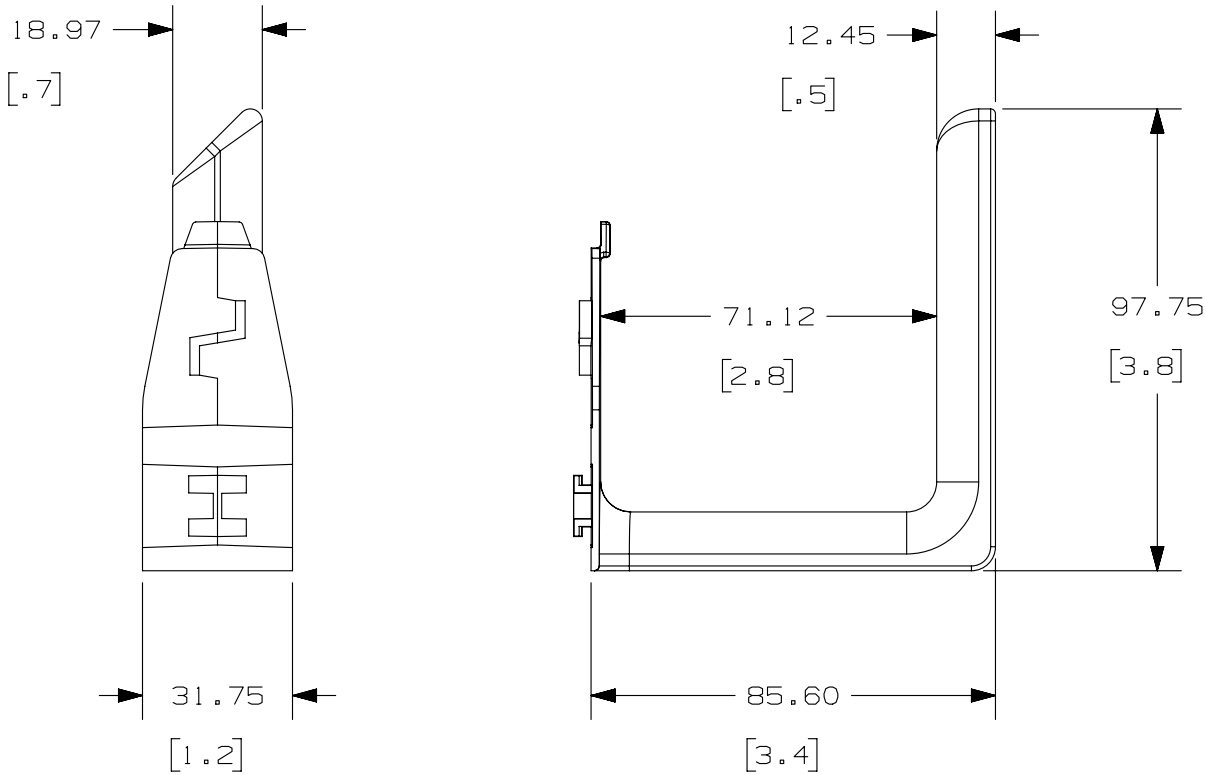

THIS COPY IS PROVIDED ON A RESTRICTED BASIS AND IS NOT TO BE USED IN ANY WAY DETRIMENTAL TO THE INTERESTS OF PANDUIT CORP.

PANDUIT P/N	WEIGHT
S2LR	181.44 Kg/EACH 0.40 LBS/EACH

- NOTES:
- VISIT OUR ON-LINE CATALOG AT WWW.PANDUIT.COM FOR A LIST OF CURRENT PARTS APPLICABLE FOR USE WITH THIS PRODUCT.
 - PRIMARY DIMENSIONS ARE IN MILLIMETERS (mm).
 - PARTS SUPPLIED:
(8) - 700mm L-RETAINER
(1) - INSTRUCTION SHEET
 - COMPATIBLE WITH S2BRK12 AND S2BRK6.

OOA	7-11-13	PBS	RCHA	JDWE	RELEASED TO PRODUCTION					12V343ZM-DC
REV	DATE	BY	CHK	APR	DESCRIPTION	ECN				

TITLE					S2LR L-RETAINER KIT					
CUSTOMER DRAWING										
ITEM REVISION NAME					12V343ZM/00.PRT					
DATASET FILE NAME					12V343ZM_DC/00A.PRT					
UNLESS OTHERWISE SPECIFIED, DIMENSIONAL TOLERANCES ARE:					MATERIAL/COLOR:					
INCHES		METRIC - MILLIMETER		ANGLE						
X.X	+/- 0.03	X.	+/- 0.8							
X.XX	+/- 0.018	X.X	+/- 0.46		+/- 1°					
X.XXX	+/- 0.007	X.XX	+/- 0.18							
DRAWING NUMBER:					12V343ZM-DC					
DRAWN BY		DATE		CHK		SCALE		SIZE		
PBS		7-11-13		RCHA		NONE		SHT 1 OF 1		A