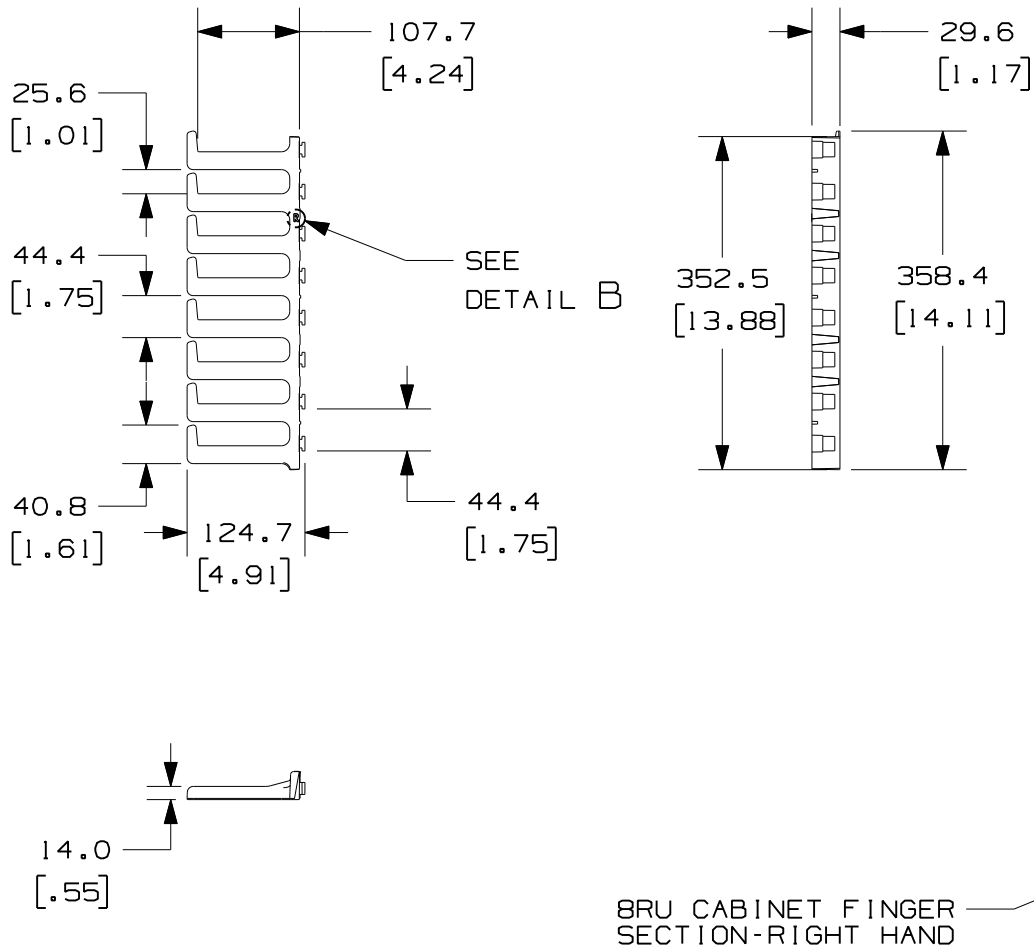

THIS COPY IS PROVIDED ON A RESTRICTED BASIS AND IS NOT TO BE USED IN ANY WAY DETRIMENTAL TO THE INTERESTS OF PANDUIT CORP.

DETAIL B  
SCALE 1:1

BRU CABINET FINGER SECTION-RIGHT HAND

BRU CABINET FINGER SECTION-LEFT HAND

00A	12-21-12	TWV			SEE SHEET 1 OF 2 FOR REVISIONS	12V343DN
REV	DATE	BY	CHK	APR	DESCRIPTION	ECN

TITLE SN15F FINISHED GOOD		
CUSTOMER DRAWING		
ITEM REVISION NAME 12V343DN/00.PRT		<b>PANDUIT</b> <sup>TM</sup>
DATASET FILE NAME 12V343DN_DC/00A.PRT		
UNLESS OTHERWISE SPECIFIED, DIMENSIONAL TOLERANCES ARE:		
INCHES X.X +/- 0.03 X.XX +/- 0.018 X.XXX +/- 0.007	METRIC - MILLIMETER X +/- 0.8 X.X +/- 0.46 X.XX +/- 0.18	ANGLE +/- 1°
DRAWING NUMBER: 12V343DN-DC		MATERIAL/COLOR: N/A
THIRD ANGLE PROJECTION		
DRAWN BY TWV	DATE 12-21-12	SCALE NONE
CHK		SHT 2 OF 2
		SIZE A