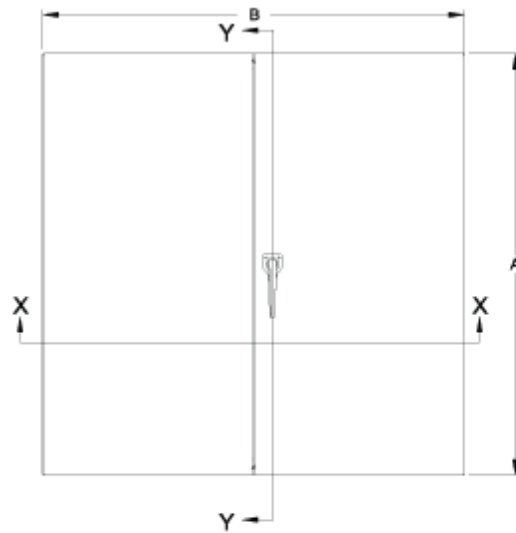

Single Door

Front View

Section Y-Y

Section X-X

Double Door

Front View

Section Y-Y

Section X-X

Part No.	Overall Dimensions			Panel Dimensions		Type of Door
	A	B	C	D	E	
C3RMC202010	20.00	20.00	10.00	18.17	18.17	Single
C3RMC271310	27.00	13.00	10.00	25.17	11.17	Single
C3RMC302010	30.00	20.00	10.00	28.17	18.17	Single

Part No.	Overall Dimensions			Panel Dimensions		Type of Door
	A	B	C	D	E	
C3RMC303010	30.00	30.00	10.00	28.17	28.17	Double
C3RMC363612	36.00	36.00	12.00	34.17	34.17	Double
C3RMC484812	48.00	48.00	12.00	46.17	46.17	Double