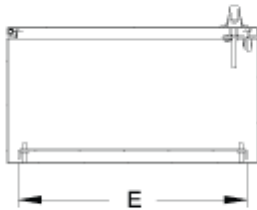

Single Door

Front View

Section Y-Y

Section X-X

Double Door

Front View

Section Y-Y

Section X-X

Part No.	Overall Dimensions			Panel Dimensions		Type of Door
	A	B	C	D	E	
C3RMC202010	20.00	20.00	10.00	18.17	18.17	Single
C3RMC271310	27.00	13.00	10.00	25.17	11.17	Single
C3RMC302010	30.00	20.00	10.00	28.17	18.17	Single