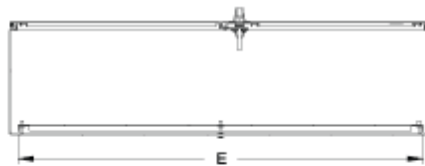

Single Door

Front View

Section Y-Y

Section X-X

Double Door

Front View

Section Y-Y

Section X-X

Part No.	Overall Dimensions			Panel Dimensions		Type of Door
	A	B	C	D	E	
C3RMC202010	20.00	20.00	10.00	18.17	18.17	Single
C3RMC271310	27.00	13.00	10.00	25.17	11.17	Single
C3RMC302010	30.00	20.00	10.00	28.17	18.17	Single