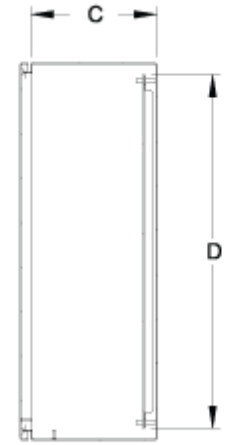

Construction

- Formed and seam welded from 14 or 16 gauge steel.
- Smooth, continuously welded seams ground smooth.
- Formed lip on enclosure to exclude flowing liquids and contaminants.
- Padlockable "L" style handle for 3 point latch system
- Oil resistant gaskets are permanently secured.
- Removable inner panel included.
- Collar studs provided for mounting inner panel.
- Doors may be easily removed for modifications and are interchangeable.
- Bonding stud provided on door and grounding stud installed in enclosure.
- Hinges are constructed from 304 stainless steel.
- Hinge pins are stainless steel.

Single Door

Front View

Section Y-Y

Section X-X

Double Door

Front View

Section Y-Y

Section X-X

Part No.	Overall Dimensions			Panel Dimensions		Type of Door
	A	B	C	D	E	
C3RMC202010	20.00	20.00	10.00	18.17	18.17	Single
C3RMC271310	27.00	13.00	10.00	25.17	11.17	Single
C3RMC302010	30.00	20.00	10.00	28.17	18.17	Single

Part No.	Overall Dimensions			Panel Dimensions		Type of Door
	A	B	C	D	E	
C3RMC303010	30.00	30.00	10.00	28.17	28.17	Double
C3RMC363612	36.00	36.00	12.00	34.17	34.17	Double
C3RMC484812	48.00	48.00	12.00	46.17	46.17	Double