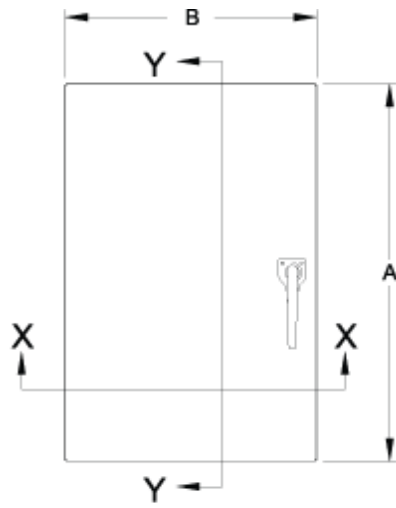

Construction

- Formed and seam welded from 14 or 16 gauge steel.
- Smooth, continuously welded seams ground smooth.
- Formed lip on enclosure to exclude flowing liquids and contaminants.
- Padlockable "L" style handle for 3 point latch system
- Oil resistant gaskets are permanently secured.
- Removable inner panel included.
- Collar studs provided for mounting inner panel.
- Doors may be easily removed for modifications and are interchangeable.
- Bonding stud provided on door and grounding stud installed in enclosure.
- Hinges are constructed from 304 stainless steel.
- Hinge pins are stainless steel.

Single Door

Front View

Section Y-Y

Section X-X

Double Door

Front View

Section Y-Y

Section X-X

Part No.	Overall Dimensions			Panel Dimensions		Type of Door
	A	B	C	D	E	
C3RMC202010	20.00	20.00	10.00	18.17	18.17	Single
C3RMC271310	27.00	13.00	10.00	25.17	11.17	Single
C3RMC302010	30.00	20.00	10.00	28.17	18.17	Single

Part No.	Overall Dimensions			Panel Dimensions		Type of Door
	A	B	C	D	E	
C3RMC303010	30.00	30.00	10.00	28.17	28.17	Double
C3RMC363612	36.00	36.00	12.00	34.17	34.17	Double
C3RMC484812	48.00	48.00	12.00	46.17	46.17	Double