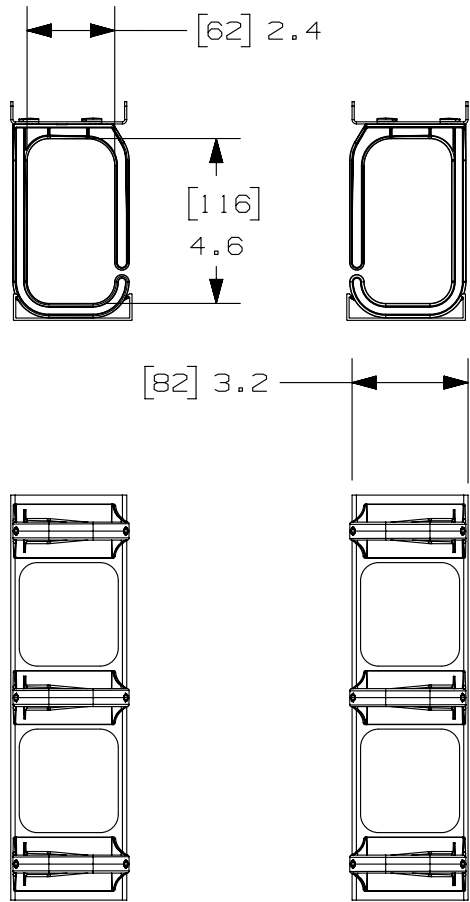

THIS COPY IS PROVIDED ON A RESTRICTED BASIS AND IS NOT TO BE USED IN ANY WAY DETRIMENTAL TO THE INTERESTS OF PANDUIT CORP.

PANDUIT PART NO.	WEIGHT
PZLRB4P6LR	2.00 LBS 0.9 kg

NOTES:

1. SEE CURRENT CATALOG FOR ADDITIONAL PART NUMBER SUFFIXES TO INDICATE COLOR AND OR PACKAGE QUANTITY.
2. SEE CATALOG FOR COMPLETE LIST OF PARTS APPLICABLE FOR USE WITH THIS PART.
3. DIMENSIONS IN PARENTHESES ARE IN METRIC.
4. PART INCLUDES:
2- 6RU MOUNT PANELS
2- PANEL COVERS
6- D-RING CABLE MANAGER
6- MOUNT SCREWS

COVERS NOT SHOWN FOR CLARITY

TITLE	
PZLRB4P6LR VERTICAL RING MANAGER FOR 4 POST OVERHEAD RACK CUSTOMER DRAWING	
ITEM REVISION NAME	12V316AE/00
DATASET FILE NAME	12V316AE_DC/00A
UNLESS OTHERWISE SPECIFIED, DIMENSIONAL TOLERANCES ARE: IN (mm)	
.x ± .1 [2.54]	.xxx ± .005 [.127]
.xx ± .01 [.25]	ANGLES ± 5 °
THIRD ANGLE PROJECTION	
DRAWING NUMBER: 12V316AE_DC	
DRAWN BY	RYB
DATE	2/5/13
CHK	
SCALE	NONE
SHT 1 OF 2	
SIZE	A

PZLRB4P6LR CABLE MANAGER
SHOWN ATTACHED TO PZLRB4P6
RACK AT FRONT CORNERS,
CAN BE REAR MOUNTED AS WELL
(RACK NOT INCLUDED)

PZLRB4P6 OVERHEAD
FOUR POST RACK
(NOT INCLUDED)

COVERS NOT SHOWN FOR CLARITY

TITLE		PZLRB4P4SR VERTICAL RING MANAGER FOR 4 POST OVERHEAD RACK CUSTOMER DRAWING		
ITEM REVISION NAME		12V316AE/00		
DATASET FILE NAME		12V316AE_DC/00A		
UNLESS OTHERWISE SPECIFIED, DIMENSIONAL TOLERANCES ARE: IN (mm)		MATERIAL:		
.x ± .1 [2.54] .xxx ± .005 [.127]		SEE NOTES		
.xx ± .01 [.25] ANGLES ± 5 °		DRAWING NUMBER:		
 THIRD ANGLE PROJECTION		12V316AE_DC		
DRAWN BY	DATE	CHK	SCALE	SIZE
RYB	2/5/13		NONE	A