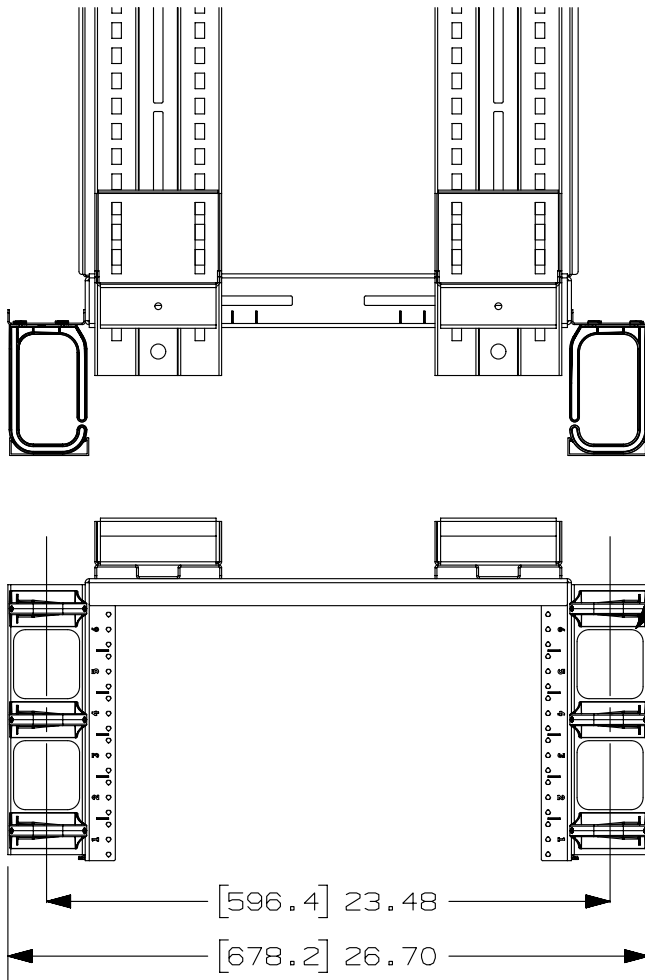

THIS COPY IS PROVIDED ON A RESTRICTED BASIS AND IS NOT TO BE USED IN ANY WAY DETRIMENTAL TO THE INTERESTS OF PANDUIT CORP.

PANDUIT PART NO.	WEIGHT
PZLRB4P6LR	2.00 LBS 0.9 kg

NOTES:

1. SEE CURRENT CATALOG FOR ADDITIONAL PART NUMBER SUFFIXES TO INDICATE COLOR AND OR PACKAGE QUANTITY.
2. SEE CATALOG FOR COMPLETE LIST OF PARTS APPLICABLE FOR USE WITH THIS PART.
3. DIMENSIONS IN PARENTHESES ARE IN METRIC.
4. PART INCLUDES:
2- 6RU MOUNT PANELS
2- PANEL COVERS
6- D-RING CABLE MANAGER
6- MOUNT SCREWS

PZLRB4P6LR CABLE MANAGER
SHOWN ATTACHED TO PZLRB4P6
RACK AT FRONT CORNERS,
CAN BE REAR MOUNTED AS WELL
(RACK NOT INCLUDED)

PZLRB4P6 OVERHEAD
FOUR POST RACK
(NOT INCLUDED)

COVERS NOT SHOWN FOR CLARITY

TITLE		PZLRB4P4SR VERTICAL RING MANAGER FOR 4 POST OVERHEAD RACK CUSTOMER DRAWING		
ITEM REVISION NAME		12V316AE/00		
DATASET FILE NAME		12V316AE_DC/00A		
UNLESS OTHERWISE SPECIFIED, DIMENSIONAL TOLERANCES ARE: IN (mm)		MATERIAL:		
.x ± .1 [2.54] .xxx ± .005 [.127]		SEE NOTES		
.xx ± .01 [.25] ANGLES ± 5 °		DRAWING NUMBER:		
 THIRD ANGLE PROJECTION		12V316AE_DC		
DRAWN BY	DATE	CHK	SCALE	SIZE
RYB	2/5/13		NONE	A