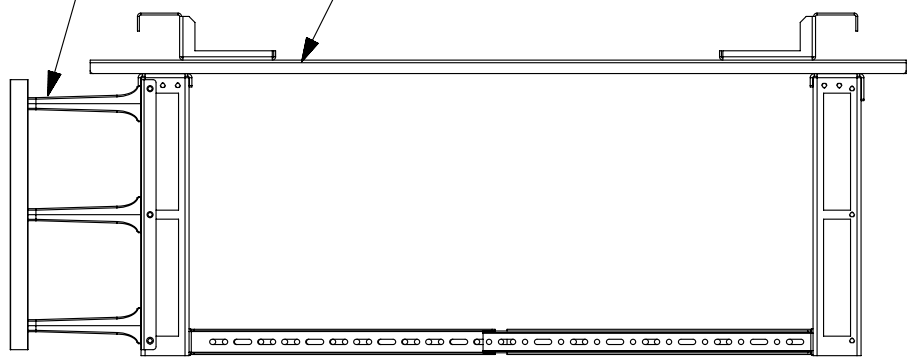

PZLRB4P6LR CABLE MANAGER
SHOWN ATTACHED TO PZLRB4P6
RACK AT FRONT CORNERS,
CAN BE REAR MOUNTED AS WELL
(RACK NOT INCLUDED)

PZLRB4P6 OVERHEAD
FOUR POST RACK
(NOT INCLUDED)

COVERS NOT SHOWN FOR CLARITY

TITLE		PZLRB4P4SR VERTICAL RING MANAGER FOR 4 POST OVERHEAD RACK CUSTOMER DRAWING		
ITEM REVISION NAME		12V316AE/00		
DATASET FILE NAME		12V316AE_DC/00A		
UNLESS OTHERWISE SPECIFIED, DIMENSIONAL TOLERANCES ARE: IN (mm)		MATERIAL:		
.x ± .1 [2.54] .xxx ± .005 [.127]		SEE NOTES		
.xx ± .01 [.25] ANGLES ± 5 °		DRAWING NUMBER:		
 THIRD ANGLE PROJECTION		12V316AE_DC		
DRAWN BY	DATE	CHK	SCALE	SIZE
RYB	2/5/13		NONE	A