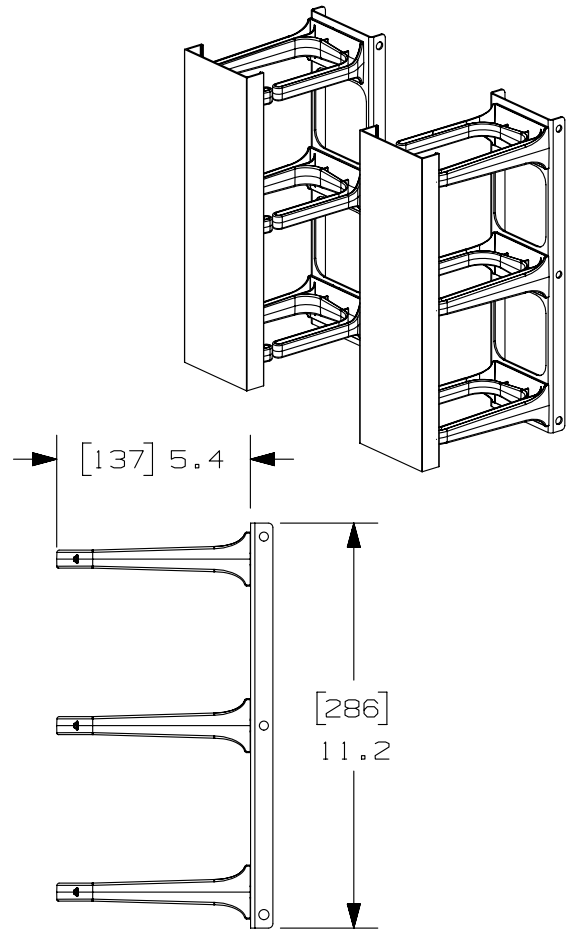

THIS COPY IS PROVIDED ON A RESTRICTED BASIS AND IS NOT TO BE USED IN ANY WAY DETRIMENTAL TO THE INTERESTS OF PANDUIT CORP.

PANDUIT PART NO.	WEIGHT
PZLRB4P6LR	2.00 LBS 0.9 kg

NOTES:

1. SEE CURRENT CATALOG FOR ADDITIONAL PART NUMBER SUFFIXES TO INDICATE COLOR AND OR PACKAGE QUANTITY.
2. SEE CATALOG FOR COMPLETE LIST OF PARTS APPLICABLE FOR USE WITH THIS PART.
3. DIMENSIONS IN PARENTHESES ARE IN METRIC.
4. PART INCLUDES:
2- 6RU MOUNT PANELS
2- PANEL COVERS
6- D-RING CABLE MANAGER
6- MOUNT SCREWS

COVERS NOT SHOWN FOR CLARITY

TITLE	
PZLRB4P6LR VERTICAL RING MANAGER FOR 4 POST OVERHEAD RACK CUSTOMER DRAWING	
ITEM REVISION NAME	12V316AE/00
DATASET FILE NAME	12V316AE_DC/00A
UNLESS OTHERWISE SPECIFIED, DIMENSIONAL TOLERANCES ARE: IN (mm)	
.x ± .1 [2.54]	.xxx ± .005 [.127]
.xx ± .01 [.25]	ANGLES ± 5 °
THIRD ANGLE PROJECTION	
DRAWING NUMBER: 12V316AE_DC	
DRAWN BY	RYB
DATE	2/5/13
CHK	
SCALE	NONE
SHT 1 OF 2	
SIZE	A

PZLRB4P6LR CABLE MANAGER
SHOWN ATTACHED TO PZLRB4P6
RACK AT FRONT CORNERS,
CAN BE REAR MOUNTED AS WELL
(RACK NOT INCLUDED)

PZLRB4P6 OVERHEAD
FOUR POST RACK
(NOT INCLUDED)

COVERS NOT SHOWN FOR CLARITY

TITLE		PZLRB4P4SR VERTICAL RING MANAGER FOR 4 POST OVERHEAD RACK CUSTOMER DRAWING		
ITEM REVISION NAME		12V316AE/00		
DATASET FILE NAME		12V316AE_DC/00A		
UNLESS OTHERWISE SPECIFIED, DIMENSIONAL TOLERANCES ARE: IN (mm)		MATERIAL:		
.x ± .1 [2.54] .xxx ± .005 [.127]		SEE NOTES		
.xx ± .01 [.25] ANGLES ± 5 °		DRAWING NUMBER:		
 THIRD ANGLE PROJECTION		12V316AE_DC		
DRAWN BY	DATE	CHK	SCALE	SIZE
RYB	2/5/13		NONE	A