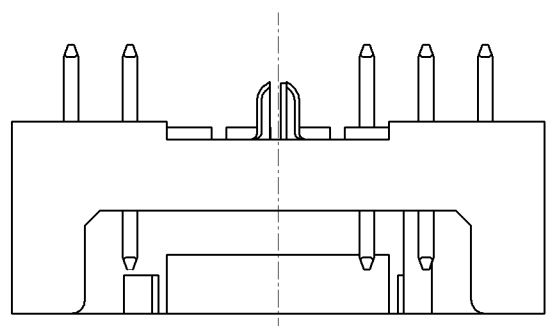

NOTE:  
 1. GENERAL TOLERANCE:  $\pm 0.3, \pm 0.3^\circ$   
 2. MATERIAL: 66NYLON GF (UL94V-0)  
 3. MATING CONN.P/N: SEE TABLE  
 ▲ APPLICABLE P.C.B HOLE DIA:  $\phi A$   
 PACHED HOLE:  $\phi 0.75 + 0.1 / - 0$   
 DRILLED HOLE:  $\phi 0.90 \pm 0.05$

NO.	NAME	MATERIAL
①	HDR HOUSING	66NYLON GF (UL94V-0)
②	POST CONTACT	BRASS H06 PRE-Tin

THIS DRAWING IS A CONTROLLED DOCUMENT.		DWN JIMMY LIU 30OCT2008	<b>tyco</b> Electronics	Tyco Electronics Corporation Shanghai, China	
DIMENSIONS: mm		CHK HAPYE WU 30OCT2008		NAME	
TOLERANCES UNLESS OTHERWISE SPECIFIED:		APVD JULIAN ZHOU 30OCT2008	PRODUCT SPEC		
0 PLC ± -		APPLICATION SPEC	GIC 2.0 EV SERIES		
1 PLC ± -		108-106001	5/8P HEADER ASSEMBLY		
2 PLC ± -		114-5425	SIZE	CAGE CODE	DRAWING NO
3 PLC ± -		CUSTOMER DRAWING	A3	00779	C=1971200
4 PLC ± -		WEIGHT	RESTRICTED TO		-
ANGLES ± -		SCALE	SHEET		REV
FINISH		4:1	1 OF 1		A