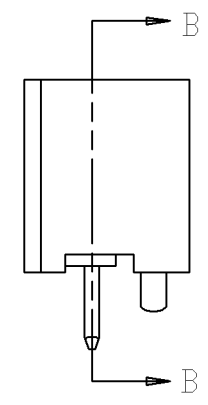

NOTE:  
 1. GENERAL TOLERANCE:  $\pm 0.3, \pm 0.3^\circ$   
 2. MATERIAL: 66NYLON GF (UL94V-0)  
 3. MATING CONN.P/N: SEE TABLE  
 ▲ APPLICABLE P.C.B HOLE DIA:  $\phi A$   
 PACHED HOLE:  $\phi 0.75 + 0.1 / - 0$   
 DRILLED HOLE:  $\phi 0.90 \pm 0.05$

NO.	NAME	MATERIAL
①	HDR HOUSING	66NYLON GF (UL94V-0)
②	POST CONTACT	BRASS H06 PRE-Tin

THIS DRAWING IS A CONTROLLED DOCUMENT.		DWN JIMMY LIU 30OCT2008	<b>tyco</b> Electronics	Tyco Electronics Corporation Shanghai, China	
DIMENSIONS: mm		CHK HAPYE WU 30OCT2008		NAME	
TOLERANCES UNLESS OTHERWISE SPECIFIED:		APVD JULIAN ZHOU 30OCT2008	PRODUCT SPEC		
0 PLC ± -		APPLICATION SPEC	GIC 2.0 EV SERIES		
1 PLC ± -		108-106001	5/8P HEADER ASSEMBLY		
2 PLC ± -		114-5425	SIZE	CAGE CODE	DRAWING NO
3 PLC ± -		CUSTOMER DRAWING	A3	00779	C=1971200
4 PLC ± -		WEIGHT	RESTRICTED TO		-
ANGLES ± -		SCALE	SHEET		REV
FINISH		4:1	1 OF 1		A