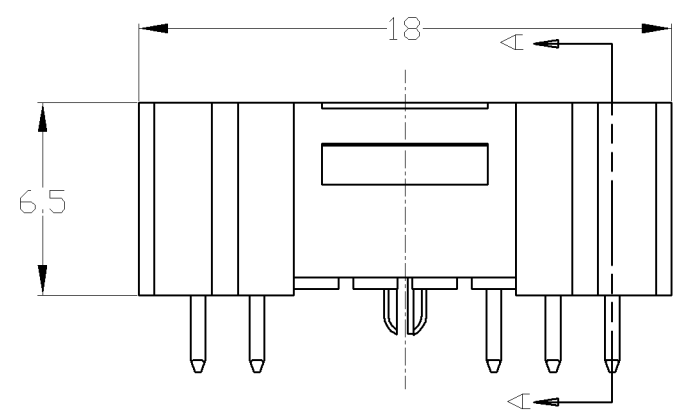

NOTE:  
 1. GENERAL TOLERANCE:  $\pm 0.3, \pm 0.3^\circ$   
 2. MATERIAL: 66NYLON GF (UL94V-0)  
 3. MATING CONN.P/N: SEE TABLE  
 ▲ APPLICABLE P.C.B HOLE DIA:  $\phi A$   
 PACHED HOLE:  $\phi 0.75 + 0.1 / - 0$   
 DRILLED HOLE:  $\phi 0.90 \pm 0.05$

NO.	NAME	MATERIAL
①	HDR HOUSING	66NYLON GF (UL94V-0)
②	POST CONTACT	BRASS H06 PRE-Tin

THIS DRAWING IS A CONTROLLED DOCUMENT.		DWN JIMMY LIU 30OCT2008	<b>tyco</b> Electronics	Tyco Electronics Corporation Shanghai, China	
DIMENSIONS: mm		CHK HAPYE WU 30OCT2008		NAME	
TOLERANCES UNLESS OTHERWISE SPECIFIED:		APVD JULIAN ZHOU 30OCT2008	PRODUCT SPEC		
0 PLC ± -		APPLICATION SPEC	GIC 2.0 EV SERIES		
1 PLC ± -		108-106001	5/8P HEADER ASSEMBLY		
2 PLC ± -		114-5425	SIZE	CAGE CODE	DRAWING NO
3 PLC ± -		CUSTOMER DRAWING	A3	00779	C=1971200
4 PLC ± -		WEIGHT	RESTRICTED TO		-
ANGLES ± -		SCALE	SHEET		REV
FINISH		4:1	1 OF 1		A