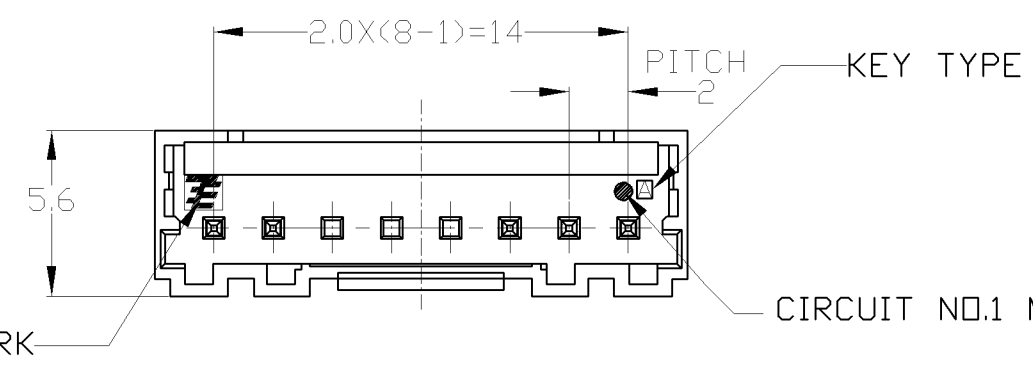

NOTE:  
 1. GENERAL TOLERANCE:  $\pm 0.3, \pm 0.3^\circ$   
 2. MATERIAL: 66NYLON GF (UL94V-0)  
 3. MATING CONN.P/N: SEE TABLE  
 ▲ APPLICABLE P.C.B HOLE DIA:  $\phi A$   
 PACHED HOLE:  $\phi 0.75 + 0.1 / - 0$   
 DRILLED HOLE:  $\phi 0.90 \pm 0.05$

NO.	NAME	MATERIAL
①	HDR HOUSING	66NYLON GF (UL94V-0)
②	POST CONTACT	BRASS H06 PRE-Tin

THIS DRAWING IS A CONTROLLED DOCUMENT.		DWN JIMMY LIU 30OCT2008	<b>tyco</b> Electronics	Tyco Electronics Corporation Shanghai, China	
DIMENSIONS: mm		CHK HAPYE WU 30OCT2008		NAME	
TOLERANCES UNLESS OTHERWISE SPECIFIED:		APVD JULIAN ZHOU 30OCT2008	PRODUCT SPEC		
0 PLC ± -		APPLICATION SPEC	GIC 2.0 EV SERIES		
1 PLC ± -		108-106001	5/8P HEADER ASSEMBLY		
2 PLC ± -		114-5425	SIZE	CAGE CODE	DRAWING NO
3 PLC ± -		CUSTOMER DRAWING	A3	00779	C=1971200
4 PLC ± -		WEIGHT	RESTRICTED TO		-
ANGLES ± -		SCALE	SHEET		REV
FINISH		4:1	1 OF 1		A