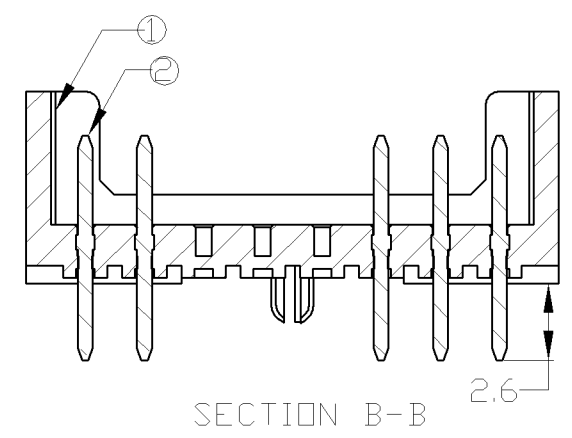

NOTE:  
 1. GENERAL TOLERANCE:  $\pm 0.3, \pm 0.3^\circ$   
 2. MATERIAL: 66NYLON GF (UL94V-0)  
 3. MATING CONN.P/N: SEE TABLE  
 ▲ APPLICABLE P.C.B HOLE DIA:  $\phi A$   
 PACHED HOLE:  $\phi 0.75 + 0.1 / - 0$   
 DRILLED HOLE:  $\phi 0.90 \pm 0.05$

NO.	NAME	MATERIAL
①	HDR HOUSING	66NYLON GF (UL94V-0)
②	POST CONTACT	BRASS H06 PRE-Tin

THIS DRAWING IS A CONTROLLED DOCUMENT.		DWN JIMMY LIU 30OCT2008	<b>tyco</b> Electronics	Tyco Electronics Corporation Shanghai, China	
DIMENSIONS: mm		CHK HAPYE WU 30OCT2008		NAME	
TOLERANCES UNLESS OTHERWISE SPECIFIED:		APVD JULIAN ZHOU 30OCT2008	PRODUCT SPEC		
0 PLC ± -		APPLICATION SPEC	GIC 2.0 EV SERIES		
1 PLC ± -		108-106001	5/8P HEADER ASSEMBLY		
2 PLC ± -		114-5425	SIZE	CAGE CODE	DRAWING NO
3 PLC ± -		CUSTOMER DRAWING	A3	00779	C=1971200
4 PLC ± -		WEIGHT	RESTRICTED TO		-
ANGLES ± -		SCALE	SHEET		REV
FINISH		4:1	1 OF 1		A