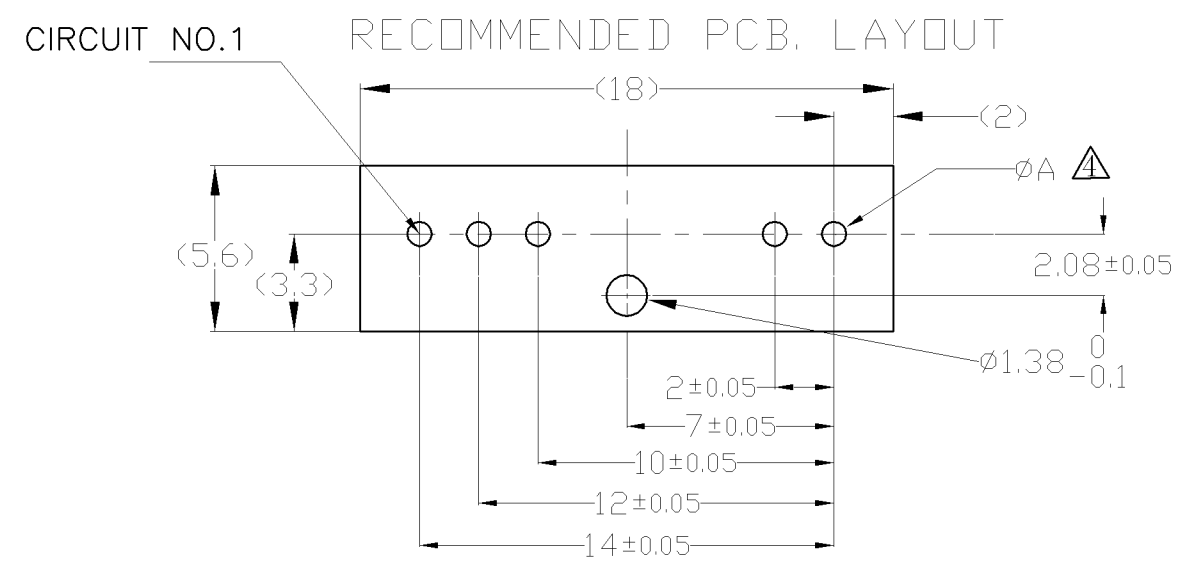

THIS DRAWING IS A CONTROLLED DOCUMENT.		DWN JIMMY LIU 30OCT2008	tyco Electronics	Tyco Electronics Corporation Shanghai, China		
DIMENSIONS: mm		CHK HAPYE WU 30OCT2008		NAME		
TOLERANCES UNLESS OTHERWISE SPECIFIED:		APVD JULIAN ZHOU 30OCT2008	PRODUCT SPEC			
0 PLC ± -		APPLICATION SPEC	GIC 2.0 EV SERIES			
1 PLC ± -		108-106001	5/8P HEADER ASSEMBLY			
2 PLC ± -		114-5425	SIZE	CAGE CODE	DRAWING NO	
3 PLC ± -		CUSTOMER DRAWING	A3	00779	C=1971200	
4 PLC ± -		WEIGHT	RESTRICTED TO		-	
ANGLES ± -		SCALE	SHEET		REV	
FINISH		4:1	1 OF 1		A