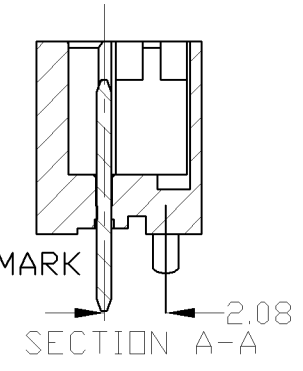

NOTE:  
 1. GENERAL TOLERANCE:  $\pm 0.3, \pm 0.3^\circ$   
 2. MATERIAL: 66NYLON GF (UL94V-0)  
 3. MATING CONN.P/N: SEE TABLE  
 ▲ APPLICABLE P.C.B HOLE DIA:  $\phi A$   
 PACHED HOLE:  $\phi 0.75 + 0.1 / - 0$   
 DRILLED HOLE:  $\phi 0.90 \pm 0.05$

NO.	NAME	MATERIAL
①	HDR HOUSING	66NYLON GF (UL94V-0)
②	POST CONTACT	BRASS H06 PRE-Tin

THIS DRAWING IS A CONTROLLED DOCUMENT.		DWN JIMMY LIU 30OCT2008	<b>tyco</b> Electronics	Tyco Electronics Corporation Shanghai, China	
DIMENSIONS: mm		CHK HAPYE WU 30OCT2008		NAME	
TOLERANCES UNLESS OTHERWISE SPECIFIED:		APVD JULIAN ZHOU 30OCT2008	PRODUCT SPEC		
0 PLC ± -		APPLICATION SPEC	GIC 2.0 EV SERIES		
1 PLC ± -		108-106001	5/8P HEADER ASSEMBLY		
2 PLC ± -		114-5425	SIZE	CAGE CODE	DRAWING NO
3 PLC ± -		CUSTOMER DRAWING	A3	00779	C=1971200
4 PLC ± -		WEIGHT	RESTRICTED TO		-
ANGLES ± -		SCALE	SHEET		REV
FINISH		4:1	1 OF 1		A