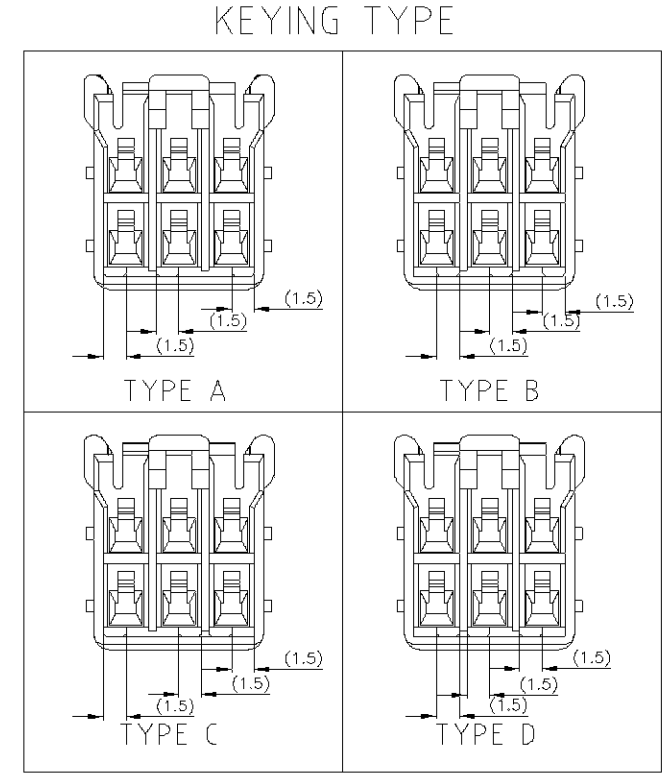

断面A-A
SECT A-A

3-1565088-4	D	YELLOW	3-1565084-4
2-1565088-3	C	BLUE	2-1565084-3
1-1565088-2	B	RED	1-1565084-2
1565088-1	A	NATURAL	1565084-1
MATING HSG P/N	KEYING TYPE	COLOR	P/N

注) 1.一般公差:±0.25
 △材料: 66ナイロン ガラス無(UL94V-0)
 △かん合相手製品型番
 キャップハウジング: TABLE参照のこと
 リセコンタクト: 1565079-1,1612334-1
 4. 適応プレート型番: 1565090-1

NOTES)
 1.GENERAL TOLERANCE:±0.25
 △MATERIAL:66 NYLON NON-GLASS FILLED (UL94V-0)
 △MATING CONN. P/N
 CAP HOUSING:SEE TABLE
 REC CONTACT ;1565079-1,1612334-1
 4. APPLICABLE PLATE P/N :1565089-1

THIS DRAWING IS A CONTROLLED DOCUMENT.		DWN A.OISHI 30 MAY. '02	Tyco Electronics AMP K.K. Kawasaki, Japan	
DIMENSIONS: 単位: 耗 MM		CHK M.SHINDO 30 MAY. '02		
TOLERANCES UNLESS OTHERWISE SPECIFIED: 一般公差		APVD M.SHINDO 30 MAY. '02	NAME 名称 GRACE INERTIA CONNECTOR 3.5 6POS PLUG HOUSING	
0 PLC ± 1 PLC ± 2 PLC ± 3 PLC ± 4 PLC ± ANGLES ±		PRODUCT SPEC 製品規格 108-5810	APVD M.SHINDO 30 MAY. '02	
MATERIAL 材料 SEE NOTE△		FINISH 仕上 -	APPLICATION SPEC 取付適用規格 114-5306	
		WEIGHT -	SIZE A3	CAGE CODE 00779
			DRAWING NO 番号 C-1565084	
			RESTRICTED TO -	
		CUSTOMER DRAWING		SCALE 尺度 -
		SHEET 1 OF 1		REV 0