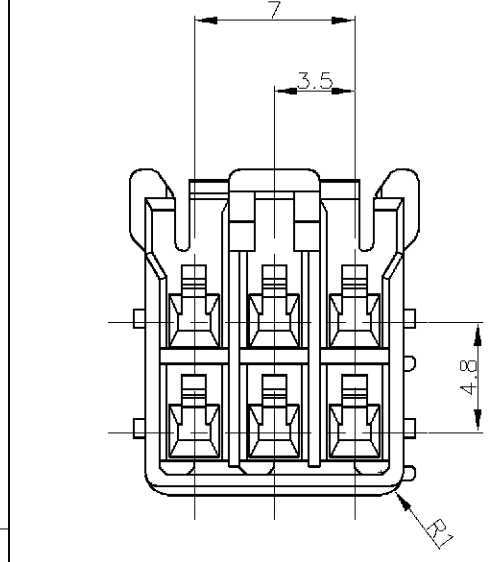

断面A-A
SECT A-A

3-1565088-4	D	YELLOW	3-1565084-4
2-1565088-3	C	BLUE	2-1565084-3
1-1565088-2	B	RED	1-1565084-2
1565088-1	A	NATURAL	1565084-1
MATING HSG P/N	KEYING TYPE	COLOR	P/N

注) 1.一般公差:±0.25
 △材料: 66ナイロン ガラス無(UL94V-0)
 △かん合相手製品型番
 キャップハウジング: TABLE参照のこと
 リセコンタクト: 1565079-1,1612334-1
 4. 適応プレート型番: 1565090-1

NOTES)
 1.GENERAL TOLERANCE:±0.25
 △MATERIAL:66 NYLON NON-GLASS FILLED (UL94V-0)
 △MATING CONN. P/N
 CAP HOUSING:SEE TABLE
 REC CONTACT ;1565079-1,1612334-1
 4. APPLICABLE PLATE P/N :1565089-1

THIS DRAWING IS A CONTROLLED DOCUMENT.		DWN A.OISHI 30 MAY. '02	Tyco Electronics AMP K.K. Kawasaki, Japan	
DIMENSIONS: 単位: 耗 MM		CHK M.SHINDO 30 MAY. '02		
TOLERANCES UNLESS OTHERWISE SPECIFIED: 一般公差		APVD M.SHINDO 30 MAY. '02	NAME 名称 GRACE INERTIA CONNECTOR 3.5 6POS PLUG HOUSING	
0 PLC ± 1 PLC ± 2 PLC ± 3 PLC ± 4 PLC ± ANGLES ±		PRODUCT SPEC 製品規格 108-5810	APVD M.SHINDO 30 MAY. '02	
MATERIAL 材料 SEE NOTE△		FINISH 仕上 -	APPLICATION SPEC 取付適用規格 114-5306	
		WEIGHT -	SIZE A3	CAGE CODE 00779
			DRAWING NO 番号 C-1565084	
			RESTRICTED TO -	
		CUSTOMER DRAWING		SCALE 尺度 -
		SHEET 1 OF 1		REV 0