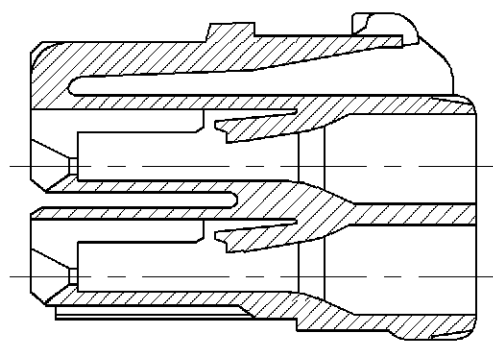

断面A-A
SECT A-A

3-1565088-4	D	YELLOW	3-1565084-4
2-1565088-3	C	BLUE	2-1565084-3
1-1565088-2	B	RED	1-1565084-2
1565088-1	A	NATURAL	1565084-1
MATING HSG P/N	KEYING TYPE	COLOR	P/N

注) 1.一般公差:±0.25
 △材料: 66ナイロン ガラス無(UL94V-0)
 △かん合相手製品型番
 キャップハウジング: TABLE参照のこと
 リセコンタクト: 1565079-1,1612334-1
 4. 適応プレート型番: 1565090-1

NOTES)
 1.GENERAL TOLERANCE:±0.25
 △MATERIAL:66 NYLON NON-GLASS FILLED (UL94V-0)
 △MATING CONN. P/N
 CAP HOUSING:SEE TABLE
 REC CONTACT ;1565079-1,1612334-1
 4. APPLICABLE PLATE P/N :1565089-1

THIS DRAWING IS A CONTROLLED DOCUMENT.		DWN A.OISHI 30 MAY. '02	Tyco Electronics AMP K.K. Kawasaki, Japan	
DIMENSIONS: 単位: 耗 MM		CHK M.SHINDO 30 MAY. '02		
TOLERANCES UNLESS OTHERWISE SPECIFIED: 一般公差		APVD M.SHINDO 30 MAY. '02	NAME 名称 GRACE INERTIA CONNECTOR 3.5 6POS PLUG HOUSING	
0 PLC ± 1 PLC ± 2 PLC ± 3 PLC ± 4 PLC ± ANGLES ±		PRODUCT SPEC 製品規格 108-5810	APVD M.SHINDO 30 MAY. '02	
MATERIAL 材料 SEE NOTE△		FINISH 仕上 -	APPLICATION SPEC 取付適用規格 114-5306	
		WEIGHT -	SIZE A3	CAGE CODE 00779
			DRAWING NO 番号 C-1565084	
			RESTRICTED TO -	
		CUSTOMER DRAWING		SCALE 尺度 -
		SHEET 1 OF 1		REV 0