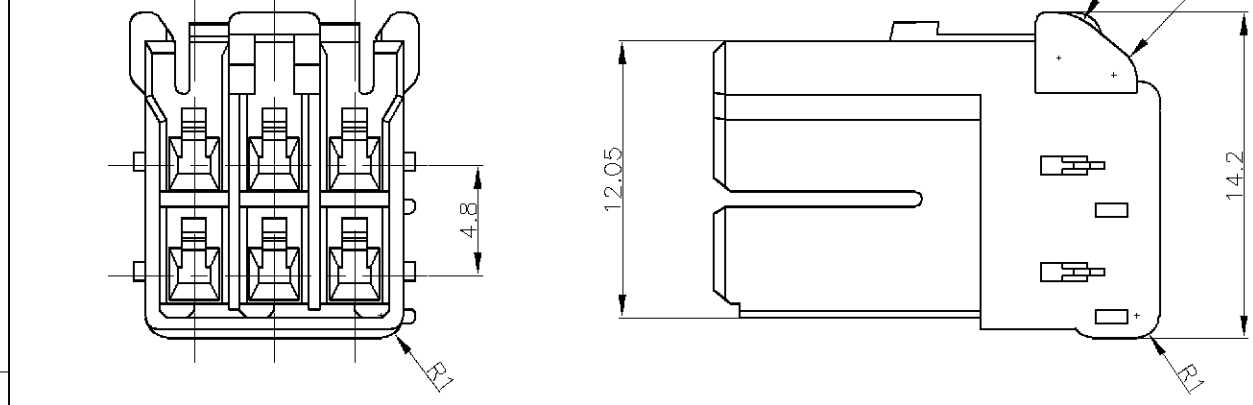

断面A-A
SECT A-A

3-1565088-4	D	YELLOW	3-1565084-4
2-1565088-3	C	BLUE	2-1565084-3
1-1565088-2	B	RED	1-1565084-2
1565088-1	A	NATURAL	1565084-1
MATING HSG P/N	KEYING TYPE	COLOR	P/N

注) 1.一般公差:±0.25
 △材料: 66ナイロン ガラス無(UL94V-0)
 △かん合相手製品型番
 キャップハウジング: TABLE参照のこと
 リセコンタクト: 1565079-1,1612334-1
 4. 適応プレート型番: 1565090-1

NOTES)
 1.GENERAL TOLERANCE:±0.25
 △MATERIAL:66 NYLON NON-GLASS FILLED (UL94V-0)
 △MATING CONN. P/N
 CAP HOUSING:SEE TABLE
 REC CONTACT ;1565079-1,1612334-1
 4. APPLICABLE PLATE P/N :1565089-1

THIS DRAWING IS A CONTROLLED DOCUMENT.		DWN A.OISHI 30 MAY. '02	Tyco Electronics AMP K.K. Kawasaki, Japan	
DIMENSIONS: 単位: 耗 MM		CHK M.SHINDO 30 MAY. '02		
TOLERANCES UNLESS OTHERWISE SPECIFIED: 一般公差		APVD M.SHINDO 30 MAY. '02	NAME 名称 GRACE INERTIA CONNECTOR 3.5 6POS PLUG HOUSING	
0 PLC ± 1 PLC ± 2 PLC ± 3 PLC ± 4 PLC ± ANGLES ±		PRODUCT SPEC 製品規格 108-5810	APVD M.SHINDO 30 MAY. '02	
MATERIAL 材料 SEE NOTE△		FINISH 仕上 -	APPLICATION SPEC 取付適用規格 114-5306	
		WEIGHT -	SIZE A3	CAGE CODE 00779
			DRAWING NO 番号 C-1565084	
			RESTRICTED TO -	
		CUSTOMER DRAWING		SCALE 尺度 -
		SHEET 1 OF 1		REV 0