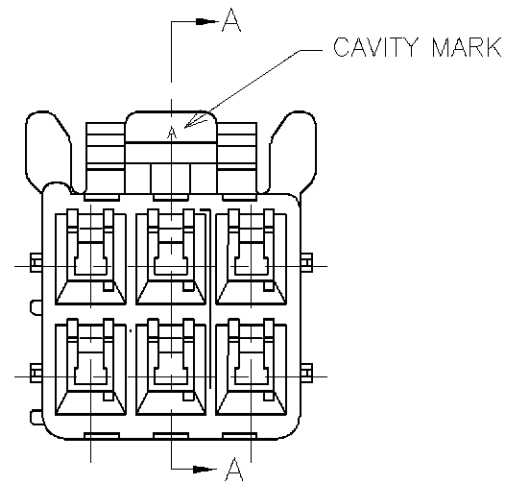

断面A-A
SECT A-A

3-1565088-4	D	YELLOW	3-1565084-4
2-1565088-3	C	BLUE	2-1565084-3
1-1565088-2	B	RED	1-1565084-2
1565088-1	A	NATURAL	1565084-1
MATING HSG P/N	KEYING TYPE	COLOR	P/N

注) 1.一般公差:±0.25
 △材料: 66ナイロン ガラス無(UL94V-0)
 △かん合相手製品型番
 キャップハウジング: TABLE参照のこと
 リセコンタクト: 1565079-1,1612334-1
 4. 適応プレート型番: 1565090-1

NOTES)
 1.GENERAL TOLERANCE:±0.25
 △MATERIAL:66 NYLON NON-GLASS FILLED (UL94V-0)
 △MATING CONN. P/N
 CAP HOUSING:SEE TABLE
 REC CONTACT ;1565079-1,1612334-1
 4. APPLICABLE PLATE P/N :1565089-1

THIS DRAWING IS A CONTROLLED DOCUMENT.		DWN A.OISHI 30 MAY. '02	Tyco Electronics AMP K.K. Kawasaki, Japan	
DIMENSIONS: 単位: 耗 MM		CHK M.SHINDO 30 MAY. '02		
TOLERANCES UNLESS OTHERWISE SPECIFIED: 一般公差		APVD M.SHINDO 30 MAY. '02	NAME 名称 GRACE INERTIA CONNECTOR 3.5 6POS PLUG HOUSING	
0 PLC ± 1 PLC ± 2 PLC ± 3 PLC ± 4 PLC ± ANGLES ±		PRODUCT SPEC 製品規格 108-5810	APVD M.SHINDO 30 MAY. '02	
MATERIAL 材料 SEE NOTE△		FINISH 仕上 -	APPLICATION SPEC 取付適用規格 114-5306	
		WEIGHT -	SIZE A3	CAGE CODE 00779
			DRAWING NO 番号 C-1565084	
			RESTRICTED TO -	
		CUSTOMER DRAWING		SCALE 尺度 -
		SHEET 1 OF 1		REV 0