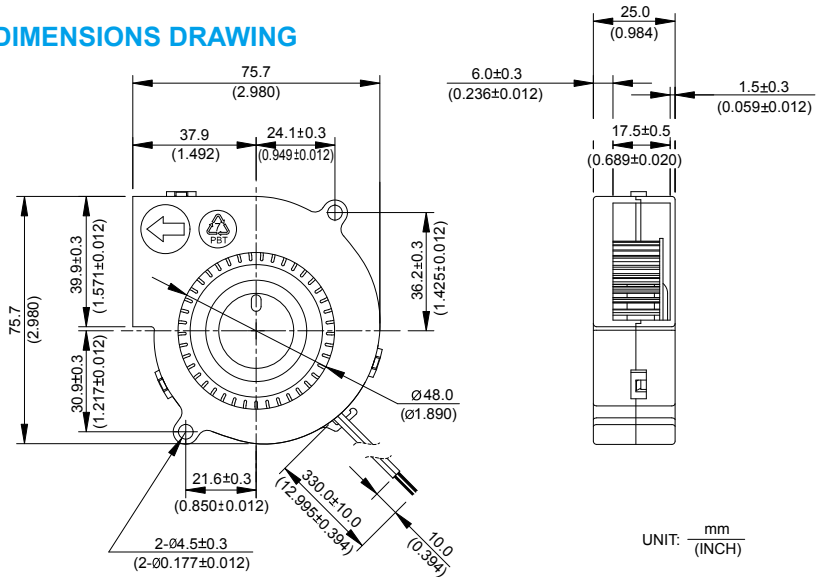

BFB 75 x 75 x 25 MM SERIES

DIMENSIONS DRAWING

UNIT: $\frac{\text{mm}}{\text{(INCH)}}$

- * Bearing Type
Ball Bearings
- * Material
Impeller & Frame : Plastic (UL 94V-0)
- * Lead Wires :
UL 1007 AWG #24 OR Equivalent
Red Wire Positive(+)
Black Wire Negative(-)
- * Weight : 90.0g (3.17 oz)

P & Q CURVE (AT RATED VOLTAGE)

MODEL			Rated Voltage	Operating Voltage Range	Input Current	Input Power	Speed	Maximum Air Flow		Maximum Air Pressure		Noise
PART NO.	REV.	FUNCTION	VDC	VDC	Amp	Watt	R.P.M.	m ³ /min	CFM	mmH ₂ O	IN H ₂ O	dB-A
BFB0712L	-A	-F00	12	7.0 to 13.8	0.10	1.20	2800	0.262	9.26	7.26	0.286	39.0
BFB0712M	-A	-F00	12	7.0 to 13.8	0.16	1.92	3400	0.320	11.31	12.14	0.478	43.0
BFB0712H	-A	-F00	12	7.0 to 13.8	0.27	3.24	4000	0.392	13.84	19.64	0.773	48.0
BFB0712HH	-A	F00	12	5.5 to 13.8	0.34	4.08	4400	0.434	15.33	24.82	0.977	51.0

* Function type is optional.
 * The max. air flow and the speed are measured in free air ; max. air pressure is measured at zero air flow.
 * Noise is measured in anechoic chamber in free air, one meter from intake side.
 * All readings are typical values at rated voltage.
 * Specifications are subject to change without notice.