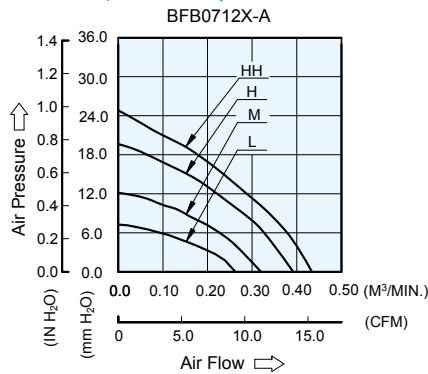

BFB 75 x 75 x 25 MM SERIES

DIMENSIONS DRAWING

UNIT: $\frac{\text{mm}}{\text{(INCH)}}$

- * Bearing Type
Ball Bearings
- * Material
Impeller & Frame : Plastic (UL 94V-0)
- * Lead Wires :
UL 1007 AWG #24 OR Equivalent
Red Wire Positive(+)
Black Wire Negative(-)
- * Weight : 90.0g (3.17 oz)

P & Q CURVE (AT RATED VOLTAGE)

MODEL			Rated Voltage	Operating Voltage Range	Input Current	Input Power	Speed	Maximum Air Flow		Maximum Air Pressure		Noise
PART NO.	REV.	FUNCTION	VDC	VDC	Amp	Watt	R.P.M.	m ³ /min	CFM	mmH ₂ O	IN H ₂ O	dB-A
BFB0712L	-A	-F00	12	7.0 to 13.8	0.10	1.20	2800	0.262	9.26	7.26	0.286	39.0
BFB0712M	-A	-F00	12	7.0 to 13.8	0.16	1.92	3400	0.320	11.31	12.14	0.478	43.0
BFB0712H	-A	-F00	12	7.0 to 13.8	0.27	3.24	4000	0.392	13.84	19.64	0.773	48.0
BFB0712HH	-A	F00	12	5.5 to 13.8	0.34	4.08	4400	0.434	15.33	24.82	0.977	51.0

* Function type is optional.
 * The max. air flow and the speed are measured in free air ; max. air pressure is measured at zero air flow.
 * Noise is measured in anechoic chamber in free air, one meter from intake side.
 * All readings are typical values at rated voltage.
 * Specifications are subject to change without notice.