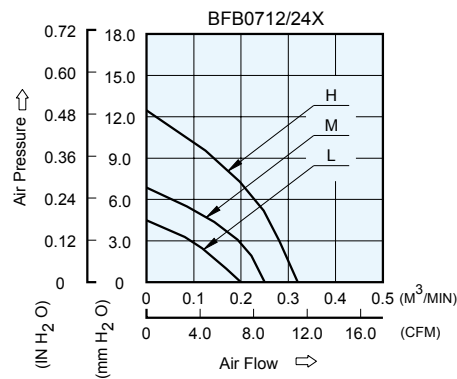

BFB 75 x 75 x 30 MM SERIES

DIMENSIONS DRAWING

- * Bearing Type
Ball Bearings
- * Material
Impeller & Frame : Plastic (UL 94V-0)
- * Lead Wires :
UL 1007 AWG #24 OR Equivalent
Red Wire Positive(+)
Black Wire Negative(-)
- * Weight : 95g (3.35 oz)

P & Q CURVE (AT RATED VOLTAGE)

MODEL		Rated Voltage	Operating Voltage Range	Input Current	Input Power	Speed	Maximum Air Flow		Maximum Air Pressure		Noise
PART NO.	FUNCTION	VDC	VDC	Amp	Watt	R.P.M.	m ³ /min	CFM	mmH ₂ O	IN H ₂ O	dB-A
BFB0712L	-R00 / -F00	12	7.0 to 13.8	0.06	0.72	1900	0.198	7.00	4.00	0.157	26.0
BFB0724L	-R00 / -F00	24	14.0 to 27.6	0.05	1.20						
BFB0712M	-R00 / -F00	12	7.0 to 13.8	0.13	1.56	2350	0.255	9.00	6.80	0.268	32.0
BFB0724M	-R00 / -F00	24	14.0 to 27.6	0.07	1.68						
BFB0712H	-R00 / -F00	12	7.0 to 13.8	0.22	2.64	2900	0.320	11.30	12.20	0.480	38.0
BFB0724H	-R00 / -F00	24	14.0 to 27.6	0.12	2.88						

* Function type is optional.
 * The max. air flow and the speed are measured in free air ; max. air pressure is measured at zero air flow.
 * Noise is measured in anechoic chamber in free air, one meter from intake side.
 * All readings are typical values at rated voltage.
 * Specifications are subject to change without notice.