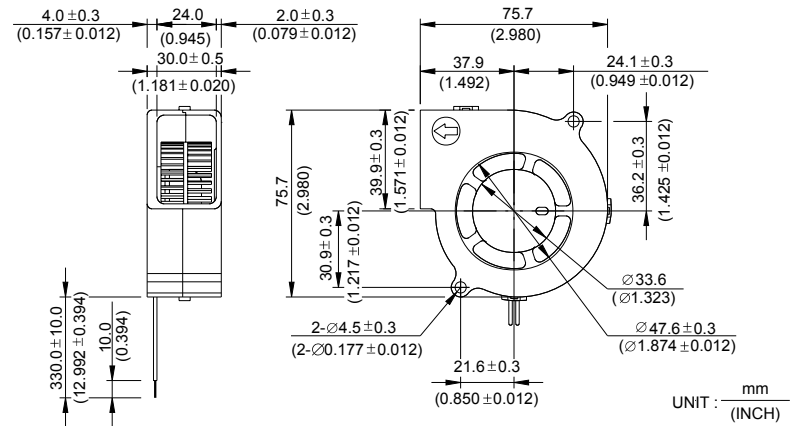

BFB 75 x 75 x 30 MM SERIES

DIMENSIONS DRAWING

- * Bearing Type
Ball Bearings
- * Material
Impeller & Frame : Plastic (UL 94V-0)
- * Lead Wires :
UL 1007 AWG #24 OR Equivalent
Red Wire Positive(+)
Black Wire Negative(-)
- * Weight : 95g (3.35 oz)

P & Q CURVE (AT RATED VOLTAGE)

MODEL		Rated Voltage	Operating Voltage Range	Input Current	Input Power	Speed	Maximum Air Flow		Maximum Air Pressure		Noise
PART NO.	FUNCTION	VDC	VDC	Amp	Watt	R.P.M.	m ³ /min	CFM	mmH ₂ O	IN H ₂ O	dB-A
BFB0712L	-R00 / -F00	12	7.0 to 13.8	0.06	0.72	1900	0.198	7.00	4.00	0.157	26.0
BFB0724L	-R00 / -F00	24	14.0 to 27.6	0.05	1.20						
BFB0712M	-R00 / -F00	12	7.0 to 13.8	0.13	1.56	2350	0.255	9.00	6.80	0.268	32.0
BFB0724M	-R00 / -F00	24	14.0 to 27.6	0.07	1.68						
BFB0712H	-R00 / -F00	12	7.0 to 13.8	0.22	2.64	2900	0.320	11.30	12.20	0.480	38.0
BFB0724H	-R00 / -F00	24	14.0 to 27.6	0.12	2.88						

* Function type is optional.
 * The max. air flow and the speed are measured in free air ; max. air pressure is measured at zero air flow.
 * Noise is measured in anechoic chamber in free air, one meter from intake side.
 * All readings are typical values at rated voltage.
 * Specifications are subject to change without notice.