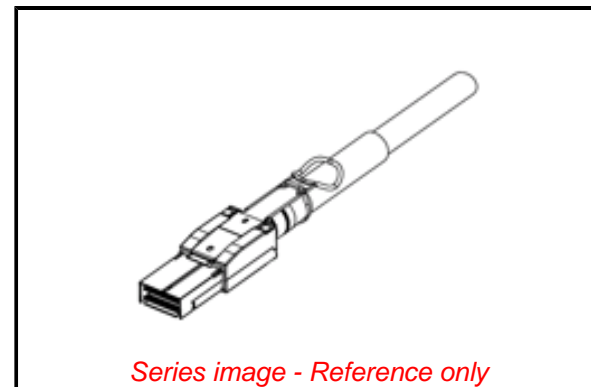

PLEASE CHECK WWW.MOLEX.COM FOR LATEST PART INFORMATION

Part Number: [1110251210](#)
Status: **Active**
Overview: [CXP Interconnect System](#)
Description: iPass+ High-Speed Channel (HSC) CXP Cable Assembly, 12X Quad Data Rate (QDR), 84 Circuits, 10.00m Length

Documents:

[Drawing (PDF)](#) [RoHS Certificate of Compliance (PDF)](#)

Agency Certification

UL E72548

General

Product Family Cable Assemblies
Series [111025](#)
Assembly Configuration Dual Ended Connectors
Comments Hot Pluggable, Pull to Release Style Latch, Hot Pluggable, Pull to Release Style Latch
Connector to Connector Overview InfiniBand 12x Both Ends, iPass-to-iPass
Product Name [CXP Interconnect System](#)
UPC InfiniBand, iPass+ 883906021474

Physical

Cable Length 10.0m
Circuits (Loaded) 84
Gender Male-Male
Lock to Mating Part Yes
Material - Metal Zinc Alloy
Material - Plating Mating Gold
Net Weight 8712.271/g
Packaging Type Bag
Single Ended No
Wire/Cable Type Twinax

Electrical

Current - Maximum per Contact 0.5A
Impedance 100Ω
Voltage - Maximum 30V AC

Material Info

Series image - Reference only

EU ELV

Not Relevant

EU RoHS

Compliant

REACH SVHC

Not Contained Per -ED/01/2018 (15 January 2018)

Halogen-Free

Status

Not Low-Halogen

For more information, please visit [Contact US](#)

China ROHS

ELV

RoHS Phthalates

China RoHS

Green Image

Not Relevant

Not Contained

Search Parts in this Series

[111025 Series](#)

Mates With

[761050584](#) iPass+ 84 Circuit Connector