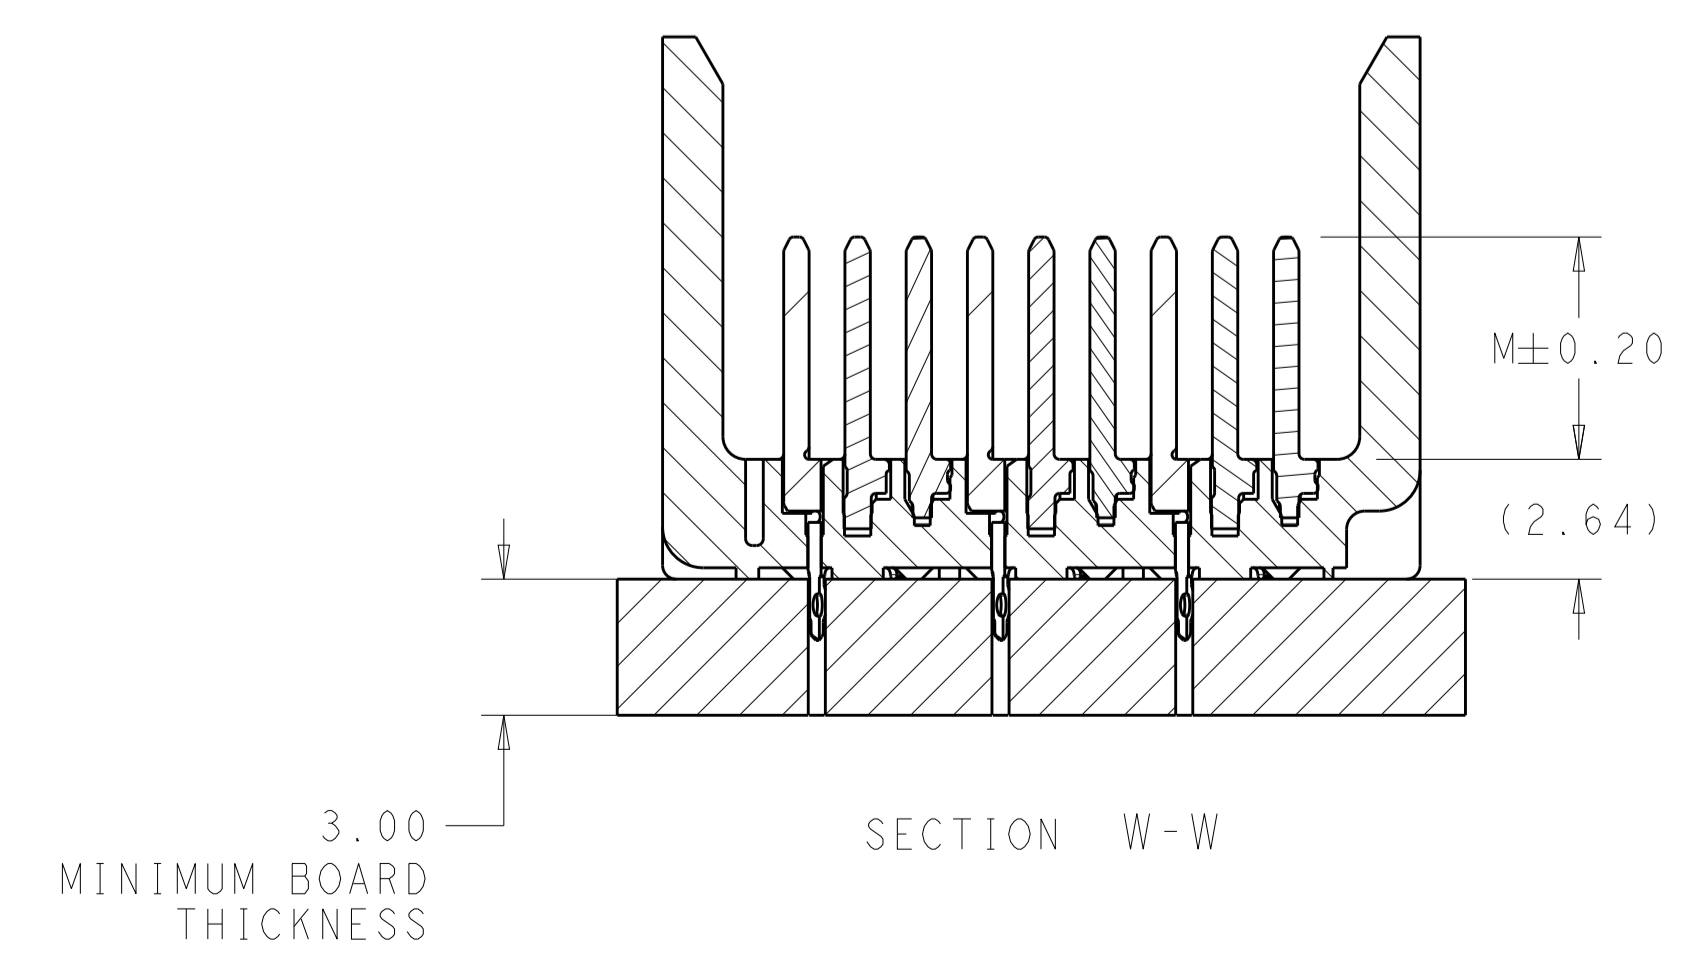

LOC	DIST	REVISIONS					
		P	LTN	DESCRIPTION	DATE	DWN	APVD
AD	00	C1		REVISED PER ECO-15-001489	30JAN2015	AP	DD

- ⚠ MATERIAL:  
HOUSING: LCP, GLASS FILLED, UL94V-0.  
TERMINALS: HIGH PERFORMANCE COPPER ALLOY.
- ⚠ FINISH:  
30μ" MIN GOLD IN CONTACT AREA. SELECTIVE TIN ON PCB TAILS, NICKEL OVERALL.

REFER TO WWW.TE.COM FOR PRODUCT AVAILABILITY

2	5.5	PART_NO: 19-2
2	4.9	PART_NO: 19-1
FINISH	DIM M	PART NUMBER

THIS DRAWING IS A CONTROLLED DOCUMENT.		DWN: RIRAN HOLAL 15MAY2013	TE Connectivity
DIMENSIONS: mm		CHK: D. DIXON 15MAY2013	
TOLERANCES UNLESS OTHERWISE SPECIFIED:		APVD: D. DIXON 15MAY2013	NAME: IMPACT, ORTHOGONAL, 3 PAIR, 6 COLUMN HEADER, UNGUIDED, RIGHT END WALL SIGNAL MODULE, 0.39 PTH
0 PLC ± 1 PLC ±0.25 2 PLC ±0.13 3 PLC ± 4 PLC ± ANGLES ±		PRODUCT SPEC	
MATERIAL		APPLICATION SPEC	SIZE: CAGE CODE DRAWING NO A100779C=2132568
FINISH: SEE TABLE		WEIGHT	
Customer Drawing		SCALE: 6:1	SHEET 1 OF 1 REV C1