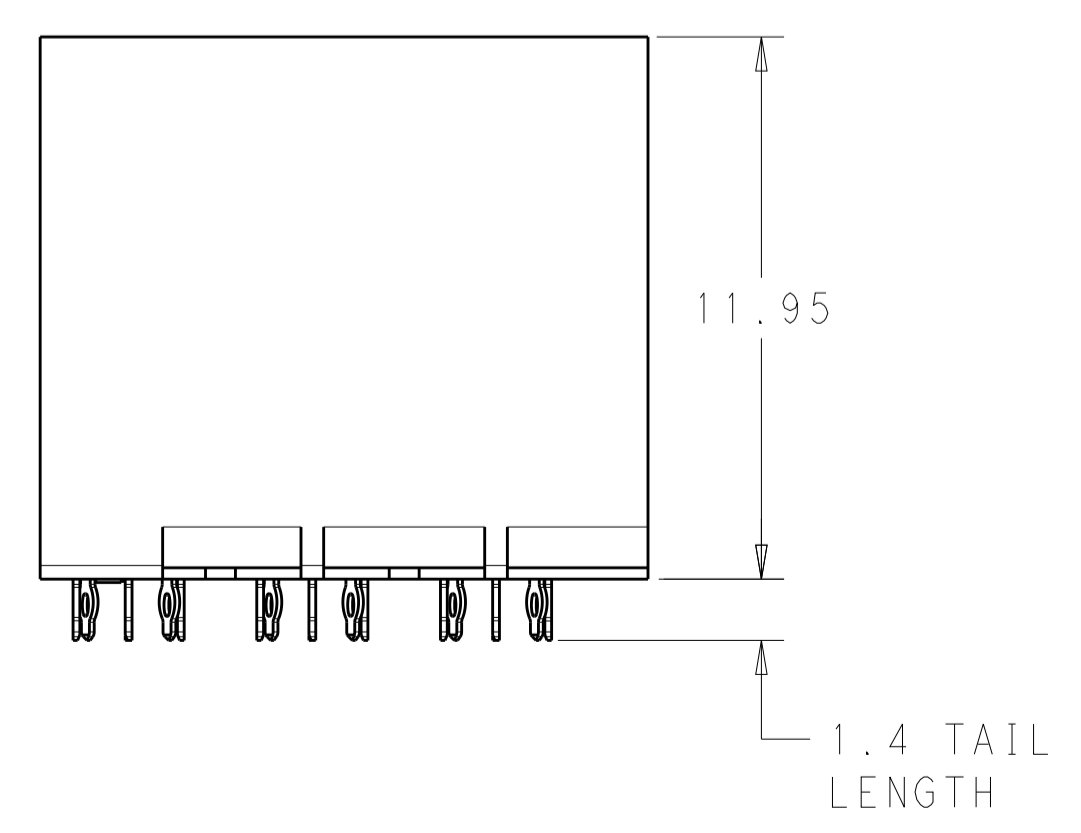

LOC	DIST	REVISIONS					
		P	LTN	DESCRIPTION	DATE	DWN	APVD
AD	00	C1		REVISED PER ECO-15-001489	30JAN2015	AP	DD

- ⚠ MATERIAL:  
HOUSING: LCP, GLASS FILLED, UL94V-0.  
TERMINALS: HIGH PERFORMANCE COPPER ALLOY.
- ⚠ FINISH:  
30μ" MIN GOLD IN CONTACT AREA. SELECTIVE TIN ON PCB TAILS, NICKEL OVERALL.

REFER TO WWW.TE.COM FOR PRODUCT AVAILABILITY

2	5.5	PART_NO: 19-2
2	4.9	PART_NO: 19-1
FINISH	DIM M	PART NUMBER

THIS DRAWING IS A CONTROLLED DOCUMENT.		DWN: RIRAN HOLAL 15MAY2013	TE Connectivity
DIMENSIONS: mm		CHK: D. DIXON 15MAY2013	
TOLERANCES UNLESS OTHERWISE SPECIFIED:		APVD: D. DIXON 15MAY2013	NAME: IMPACT, ORTHOGONAL, 3 PAIR, 6 COLUMN HEADER, UNGUIDED, RIGHT END WALL SIGNAL MODULE, 0.39 PTH
0 PLC ± 1 PLC ±0.25 2 PLC ±0.13 3 PLC ± 4 PLC ± ANGLES ±		PRODUCT SPEC	
MATERIAL		APPLICATION SPEC	SIZE: CAGE CODE DRAWING NO A100779C=2132568
FINISH: SEE TABLE		WEIGHT	
Customer Drawing		SCALE: 6:1	SHEET 1 OF 1 REV C1