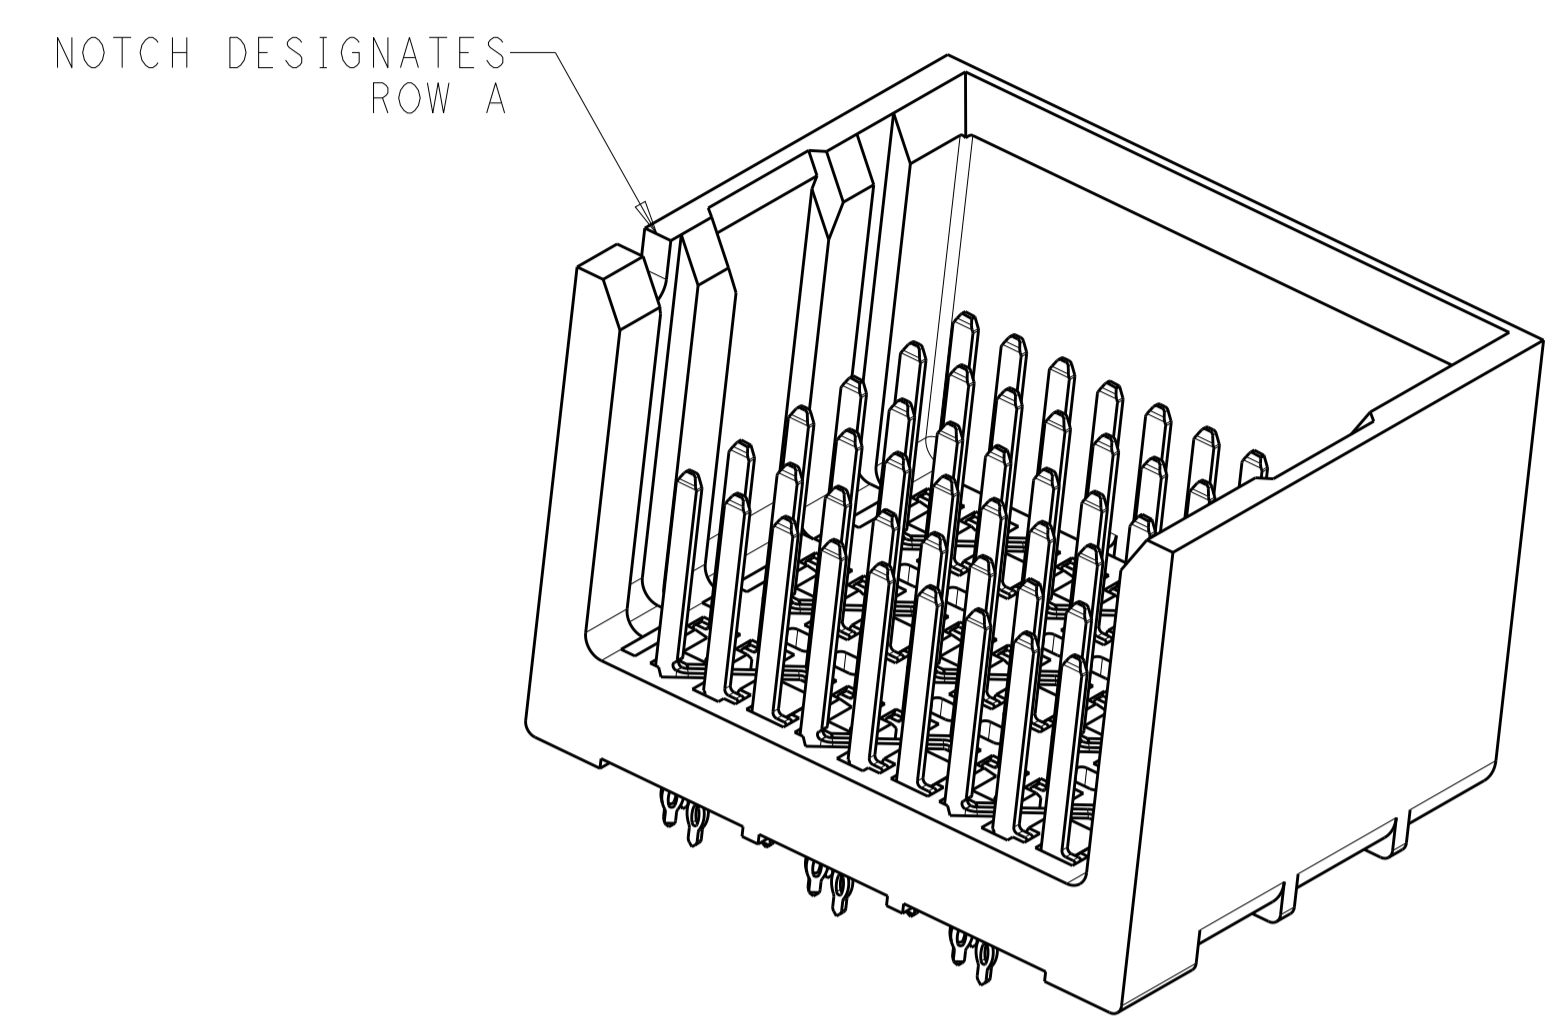

LOC	DIST	REVISIONS					
		P	LTN	DESCRIPTION	DATE	DWN	APVD
AD	00	C1		REVISED PER ECO-15-001489	30JAN2015	AP	DD

- ⚠ MATERIAL:  
HOUSING: LCP, GLASS FILLED, UL94V-0.  
TERMINALS: HIGH PERFORMANCE COPPER ALLOY.
- ⚠ FINISH:  
30μ" MIN GOLD IN CONTACT AREA. SELECTIVE TIN ON PCB TAILS, NICKEL OVERALL.

REFER TO WWW.TE.COM FOR PRODUCT AVAILABILITY

2	5.5	PART_NO: 19-2
2	4.9	PART_NO: 19-1
FINISH	DIM M	PART NUMBER

THIS DRAWING IS A CONTROLLED DOCUMENT.		DWN: RIRAN HOLAL 15MAY2013	TE Connectivity
DIMENSIONS: mm		CHK: D. DIXON 15MAY2013	
TOLERANCES UNLESS OTHERWISE SPECIFIED:		APVD: D. DIXON 15MAY2013	NAME: IMPACT, ORTHOGONAL, 3 PAIR, 6 COLUMN HEADER, UNGUIDED, RIGHT END WALL SIGNAL MODULE, 0.39 PTH
0 PLC ± 1 PLC ±0.25 2 PLC ±0.13 3 PLC ± 4 PLC ± ANGLES ±		PRODUCT SPEC	
MATERIAL		APPLICATION SPEC	SIZE: CAGE CODE DRAWING NO A100779C=2132568
FINISH: SEE TABLE		WEIGHT	
Customer Drawing		SCALE: 6:1	SHEET 1 OF 1 REV C1