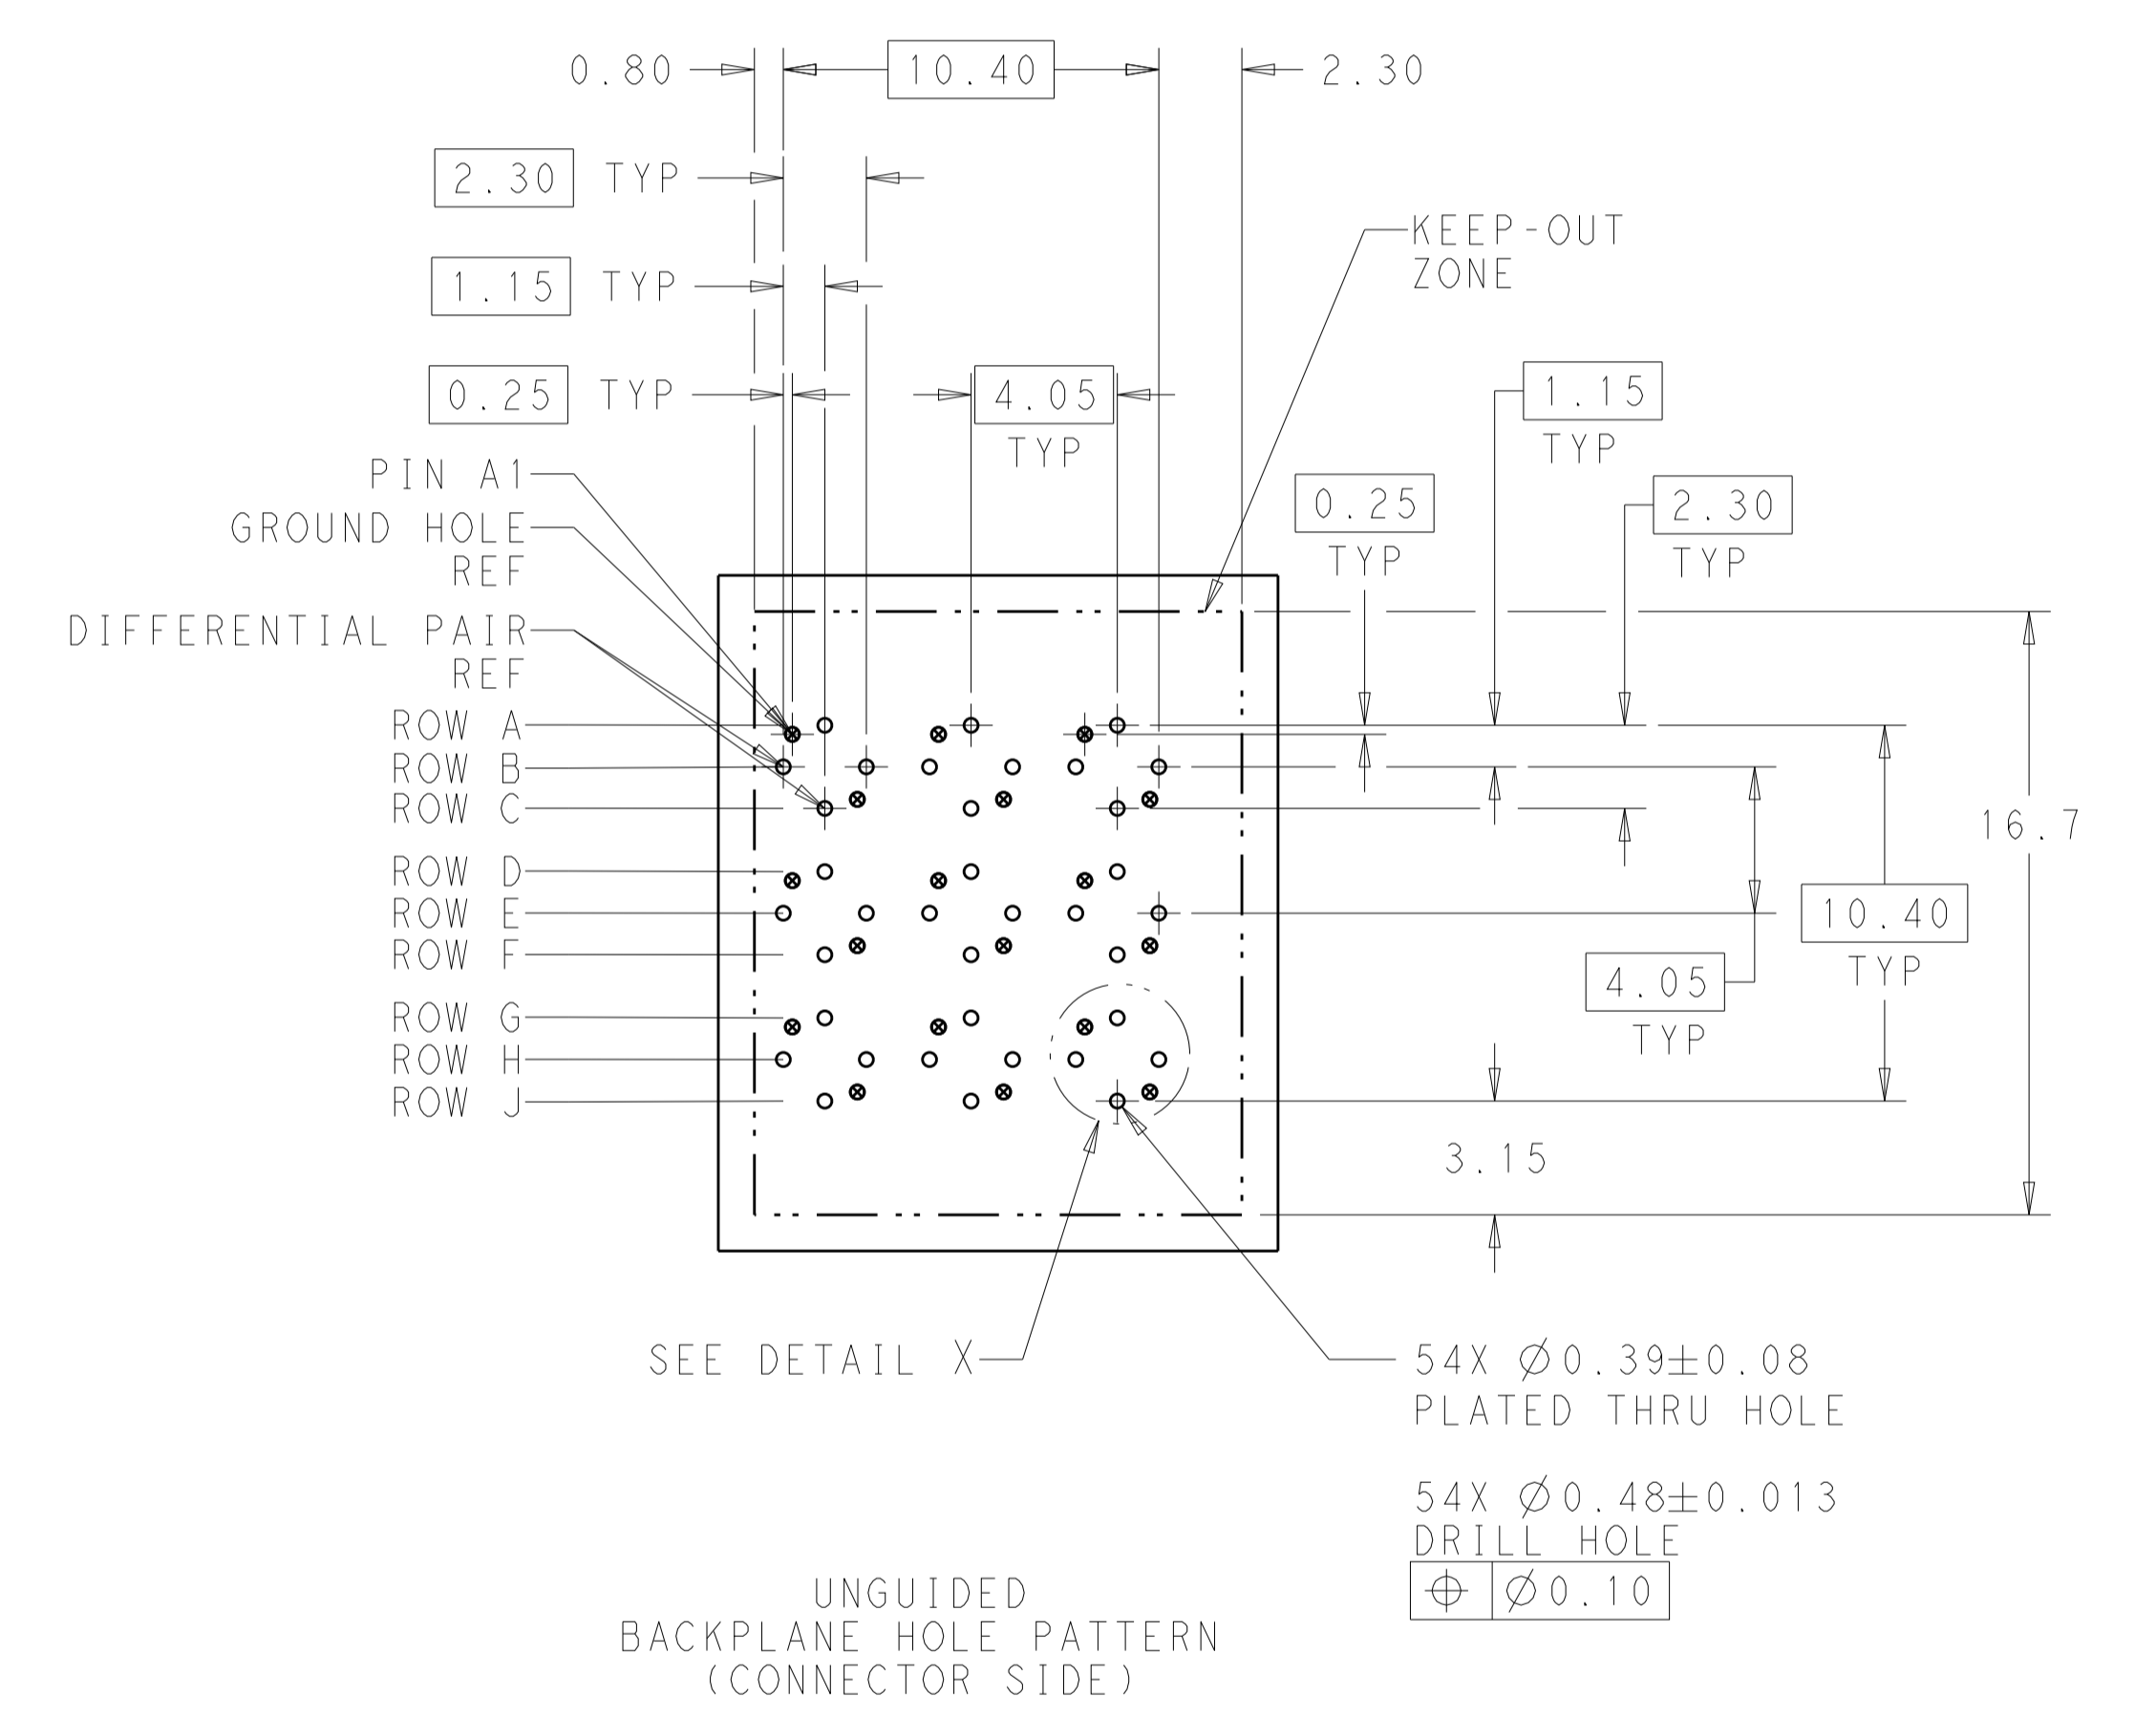

LOC	DIST	REVISIONS					
		P	LTN	DESCRIPTION	DATE	DWN	APVD
AD	00	C1		REVISED PER ECO-15-001489	30JAN2015	AP	DD

- ⚠ MATERIAL:  
HOUSING: LCP, GLASS FILLED, UL94V-0.  
TERMINALS: HIGH PERFORMANCE COPPER ALLOY.
- ⚠ FINISH:  
30μ" MIN GOLD IN CONTACT AREA. SELECTIVE TIN ON PCB TAILS, NICKEL OVERALL.

REFER TO WWW.TE.COM FOR PRODUCT AVAILABILITY

2	5.5	PART_NO: 19-2
2	4.9	PART_NO: 19-1
FINISH	DIM M	PART NUMBER

THIS DRAWING IS A CONTROLLED DOCUMENT.		DWN: RIRAN HOLAL 15MAY2013	TE Connectivity
DIMENSIONS: mm		CHK: D. DIXON 15MAY2013	
TOLERANCES UNLESS OTHERWISE SPECIFIED:		APVD: D. DIXON 15MAY2013	NAME: IMPACT, ORTHOGONAL, 3 PAIR, 6 COLUMN HEADER, UNGUIDED, RIGHT END WALL SIGNAL MODULE, 0.39 PTH
0 PLC ± 1 PLC ±0.25 2 PLC ±0.13 3 PLC ± 4 PLC ± ANGLES ±		PRODUCT SPEC	
MATERIAL		APPLICATION SPEC	SIZE: CAGE CODE DRAWING NO A100779C=2132568
FINISH: SEE TABLE		WEIGHT	
Customer Drawing		SCALE: 6:1	SHEET 1 OF 1 REV C1