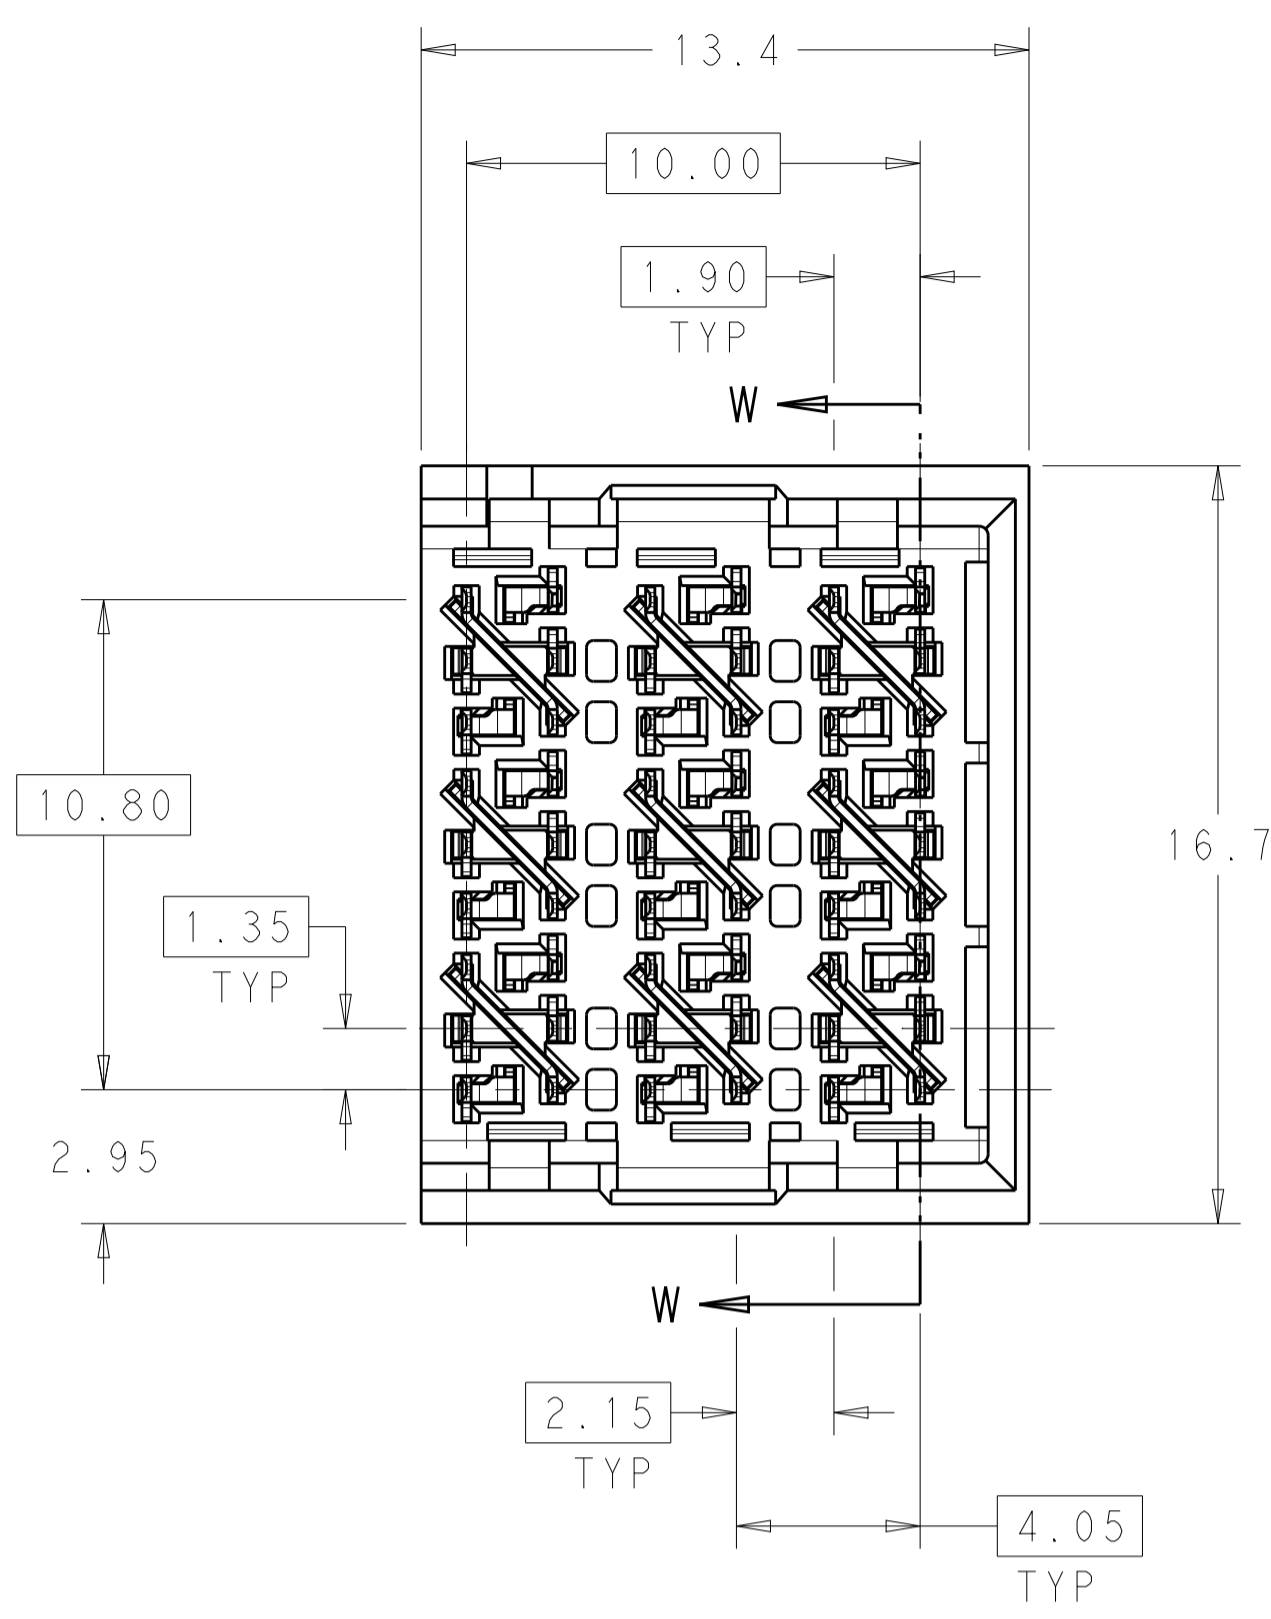

LOC	DIST	REVISIONS					
		P	LTN	DESCRIPTION	DATE	DWN	APVD
AD	00	C1		REVISED PER ECO-15-001489	30JAN2015	AP	DD

- ⚠ MATERIAL:  
HOUSING: LCP, GLASS FILLED, UL94V-0.  
TERMINALS: HIGH PERFORMANCE COPPER ALLOY.
- ⚠ FINISH:  
30μ" MIN GOLD IN CONTACT AREA. SELECTIVE TIN ON PCB TAILS, NICKEL OVERALL.

REFER TO WWW.TE.COM FOR PRODUCT AVAILABILITY

2	5.5	PART_NO: 19-2
2	4.9	PART_NO: 19-1
FINISH	DIM M	PART NUMBER

THIS DRAWING IS A CONTROLLED DOCUMENT.		DWN: RIRAN HOLAL 15MAY2013	TE Connectivity
DIMENSIONS: mm		CHK: D. DIXON 15MAY2013	
TOLERANCES UNLESS OTHERWISE SPECIFIED:		APVD: D. DIXON 15MAY2013	NAME: IMPACT, ORTHOGONAL, 3 PAIR, 6 COLUMN HEADER, UNGUIDED, RIGHT END WALL SIGNAL MODULE, 0.39 PTH
0 PLC ± 1 PLC ±0.25 2 PLC ±0.13 3 PLC ± 4 PLC ± ANGLES ±		PRODUCT SPEC	
MATERIAL		APPLICATION SPEC	SIZE: CAGE CODE DRAWING NO A100779C=2132568
FINISH: SEE TABLE		WEIGHT	
Customer Drawing		SCALE: 6:1	SHEET 1 OF 1 REV C1