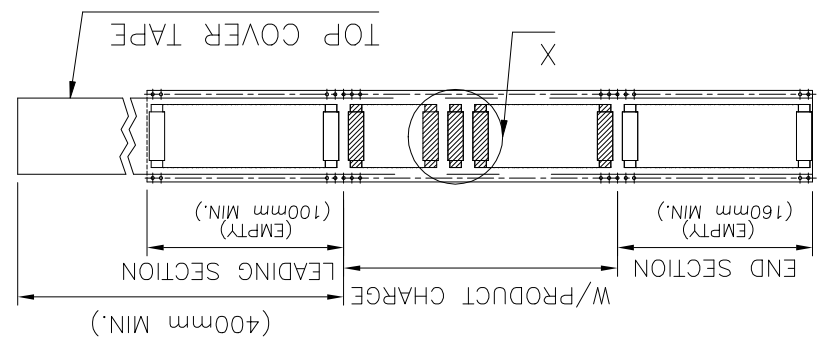

DIM.D ± 0.07
 DIM.C ± 0.05

P.C. BOARD PATTERN LAYOUT
 METAL MASK THICKNESS: T=0.15

DIM.C ± 0.05

REVISED.

REV	DATE	DWN	APVD	DESCRIPTION	P	LTR	SEE SHEET 1.

LOC DW
DIST —

4.5~5.3	2.8~3.5	10,000	2000	56	51~56
4.4~5.6	2.3~3.5	12,000	2000	44	30~50