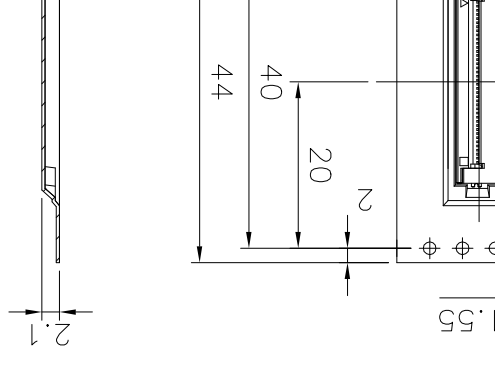

DIM.D ± 0.07
 DIM.C ± 0.05

P.C. BOARD PATTERN LAYOUT
 METAL MASK THICKNESS: T=0.15

DIM.C ± 0.05

REVISED.

REV	DATE	DWN	APVD	DESCRIPTION	P	LTR	SEE SHEET 1.

LOC DW
DIST —

4.5~5.3	2.8~3.5	10,000	2000	56	51~56
4.4~5.6	2.3~3.5	12,000	2000	44	30~50