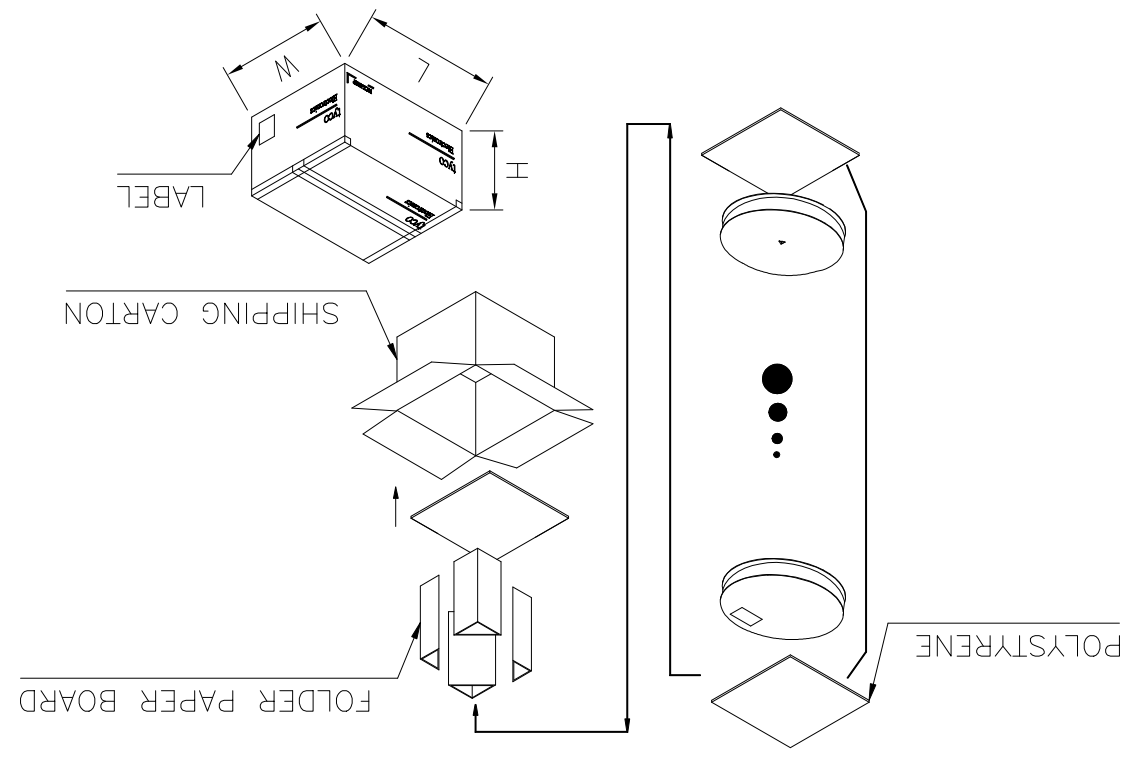

DIM.D ± 0.07
 DIM.C ± 0.05

P.C. BOARD PATTERN LAYOUT
 METAL MASK THICKNESS: T=0.15

DIM.C ± 0.05

REVISED.

REV	DATE	DWN	APVD	DESCRIPTION	P	LTR	SEE SHEET 1.

LOC DW
DIST —

4.5~5.3	2.8~3.5	10,000	2000	56	51~56
4.4~5.6	2.3~3.5	12,000	2000	44	30~50