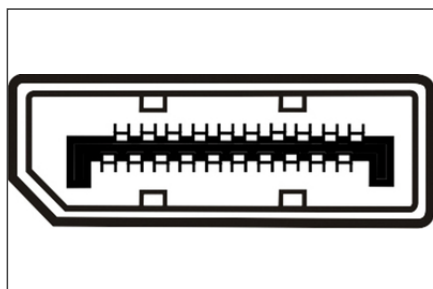

More images: