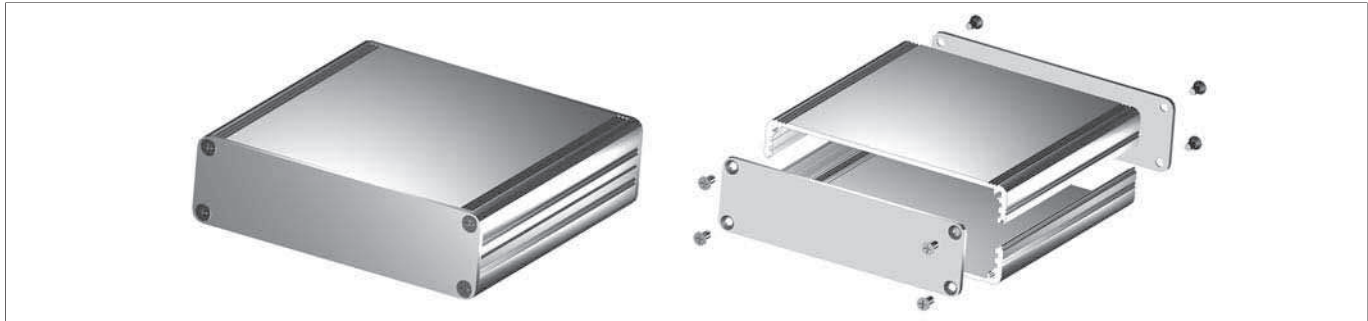

A

Miniature aluminium casing for eurocards

B

C

D

- combination case with internal guide rails for application of 100 mm Eurocards
- casing tube made of aluminium sections which are slotted into each other and screwed together
- mit **M 3** fixing threads for cover panels; further dimensions and surface treatments upon request
- supplied as kit, incl. 2 mm cover panels and mounting material

AKG 105 46 ...

K

L

please indicate:

... lengths

80 100 120 160 200 220 mm

... surface

SA = black anodised

ME = clear anodised

M

profiles in meter lengths 1000 mm → M 30

N

M 27

Shell cases
 Extruded assembled cases
 Desk consoles
 Euro case

→ M 3 - 4
 → M 5
 → M 8
 → M 9

Tube cases with Eurocards
 Case with cooling fins
 Design case Chac
 Design case Frame