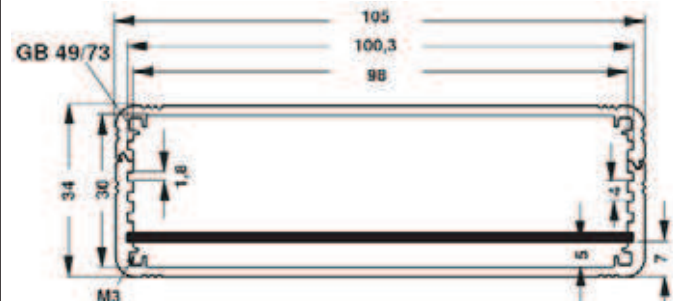

art. no.

AKG 105 34 ...

H

I