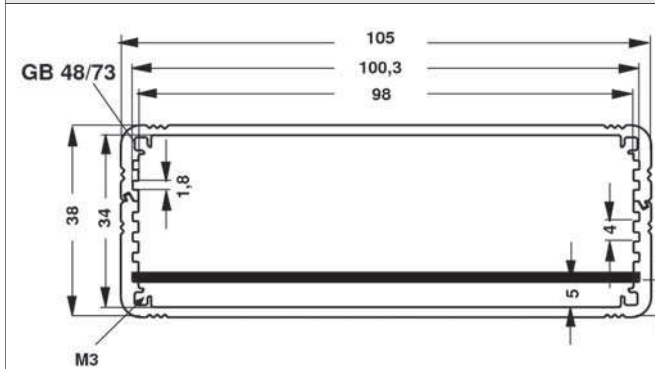

art. no.

AKG 105 38 ...