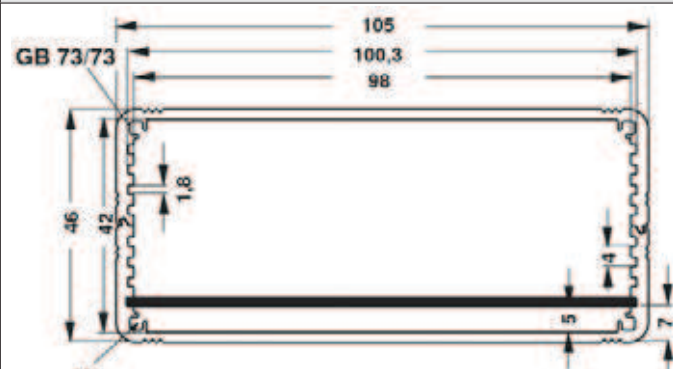

art. no.

AKG 105 46 ...

K

L

please indicate:

... lengths

80 100 120 160 200 220 mm

... surface

SA = black anodised

ME = clear anodised

M

profiles in meter lengths 1000 mm → M 30

N

M 27

Shell cases
Extruded assembled cases
Desk consoles
Euro case

→ M 3 - 4
→ M 5
→ M 8
→ M 9

Tube cases with Eurocards
Case with cooling fins
Design case Chac
Design case Frame

→ M 23
→ M 34
→ M 38
→ M 39