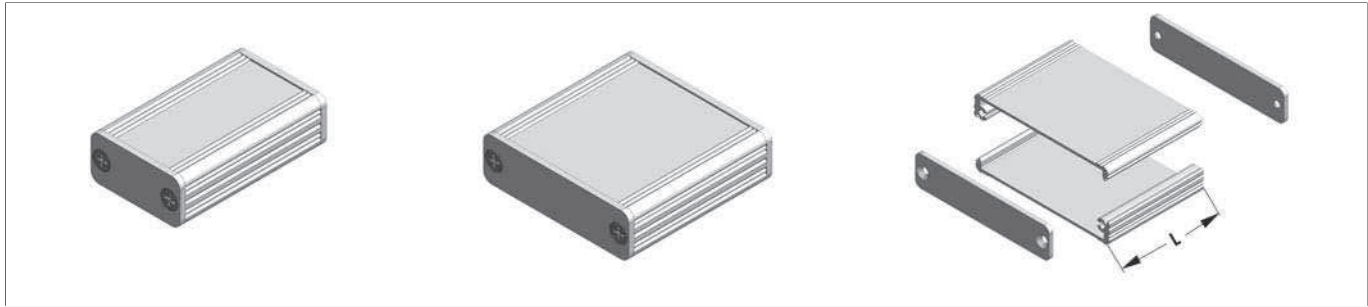

A

Miniature aluminium casing also for D-Sub

B

C

D

- casing tubes made of aluminium sections which are slotted into each other and screwed together
- the tubes form a guide groove in the centre for application of a printed circuit board or installation plate with a thickness of 1.8 mm, lateral in the profile until 1.6 mm
- while using the corresponding case D-Sub connectors can be mounted without front panel
- supplied as kit incl. 2 mm cover plates and mounting material
- cutouts, special lengths and surface treatments upon request

E

F

<p>art. no. AKG 33 16 ...</p>	<p>art. no. AKG 33 20 ...</p>	<p>art. no. AKG 33 24 ...</p>
<p>art. no. AKG 41 16 ...</p>	<p>art. no. AKG 41 20 ...</p>	<p>art. no. AKG 41 24 ...</p>
<p>art. no. AKG 55 16 ...</p>	<p>art. no. AKG 55 20 ...</p>	<p>art. no. AKG 55 24 ...</p>
<p>please indicate: ... lengths 50 80 100 mm</p>		<p>... surface SA = black anodised ME = clear anodised</p>

profiles in meter lengths 1000 mm → M 30

M

N

M 25

Cooling case
Case with cooling fins
Design case Chac
Design case Frame

→ M 31 - 34
→ M 34
→ M 38
→ M 39

Tube cases
Fixing material
IP-seals
EMC-seals

→ M 21
→ N 65
→ M 45
→ M 43 - 45