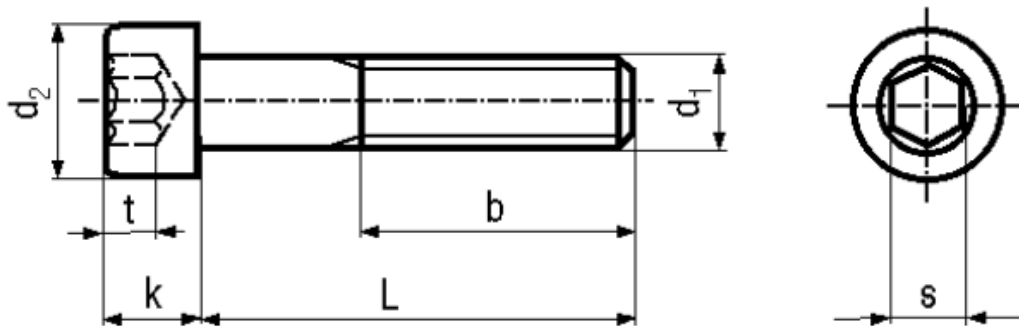

## BN 613

Hexagon socket head cap screws  
partially threaded  
partially threaded

DIN 912  
ISO 4762  
~UNI 5931

Material	<b>Stainless steel</b>	Quality	<b>A4</b>
----------	------------------------	---------	-----------

### Article No. - 1406795

d <sub>1</sub>	M3
L	40
d <sub>2</sub>	5,5
b	18
k max.	3
s	2,5
t min.	1,3

DIN 912: Standard withdrawn

Socket head cap screws low head typ acc. DIN 7984 / DIN 6912: BN 2844 / BN 1350.