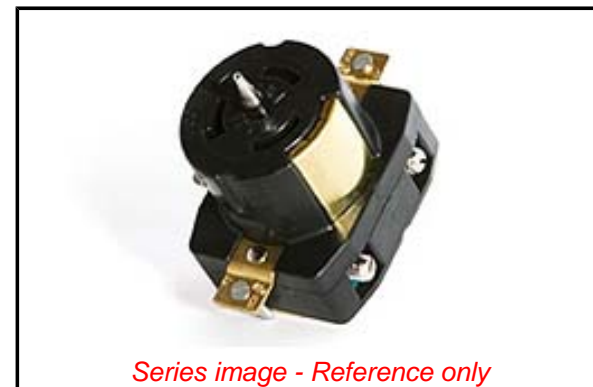

PLEASE CHECK WWW.MOLEX.COM FOR LATEST PART INFORMATION

Part Number: [1301550158](#)
Status: **Active**
Overview: [Heavy-Duty Industrial Wiring Devices](#)
Description: Safeway® Single Receptacle with California Style Locking Blade, 3 Pole/4 Wire, Non-NEMA, 250V

Documents:

[RoHS Certificate of Compliance (PDF)](#)   [Product Literature (PDF)](#)

General

Product Family	Wiring Devices
Series	130155
IP Rating	N/A
NEMA Configuration	Non-NEMA Locking
Overview	Heavy-Duty Industrial Wiring Devices
Product Literature Order No	987650-8068
Product Name	Safeway®
Receptacle Type	Single
Specialty	N/A
Type	Receptacle
UPC	78678801023
Woodhead	Yes

Physical

Cord Grip Body Size	N/A
Flange	No
Flip Lid	No
Gender	Female
Length	N/A
Locking Blade	Yes
Poles	3-pole/4-wire

Electrical

Cord Type	N/A
Current - Maximum per Contact	50.0A
GFCI	No
Lighted Connector	No
Voltage - Maximum	250V

Material Info

Old Part Number	CS8369

Series image - Reference only

EU ELV

Not Reviewed

EU RoHS

Not Reviewed

REACH SVHC

Not Reviewed

Halogen-Free

Status

Not Reviewed

Need more information on product environmental compliance?

Email productcompliance@molex.com
Please visit the [Contact Us](#) section for any non-product compliance questions.

China ROHS

Not Reviewed

ELV

Not Reviewed

Search Parts in this Series

[130155 Series](#)