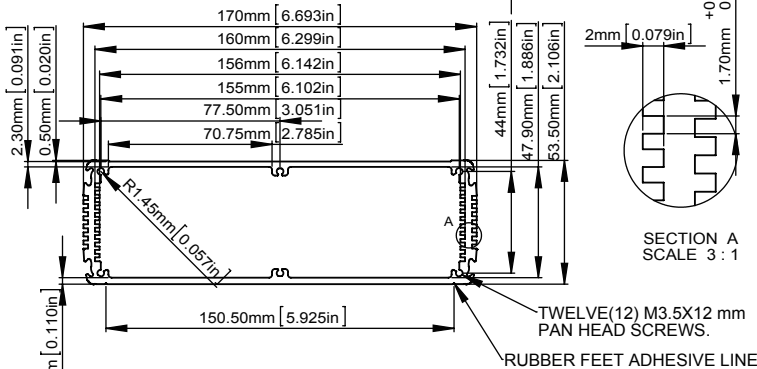

ITEM NO.	L(mm)
ALUG708XX080	80 mm
ALUG708XX120	120 mm
ALUG708XX160	160 mm
ALUG708XX200	200 mm

BODY

PANEL

According to ISO 2768-m	
Measuring DIM=L	Tolerances
0.5 < L ≤ 3.0mm	± 0.1mm
3.0 < L ≤ 6.0mm	± 0.1mm
6.0 < L ≤ 30.0mm	± 0.2mm
30.0 < L ≤ 120.0mm	± 0.3mm
120.0 < L ≤ 400.0mm	± 0.5mm
400.0 < L ≤ 1000.0mm	± 0.8mm