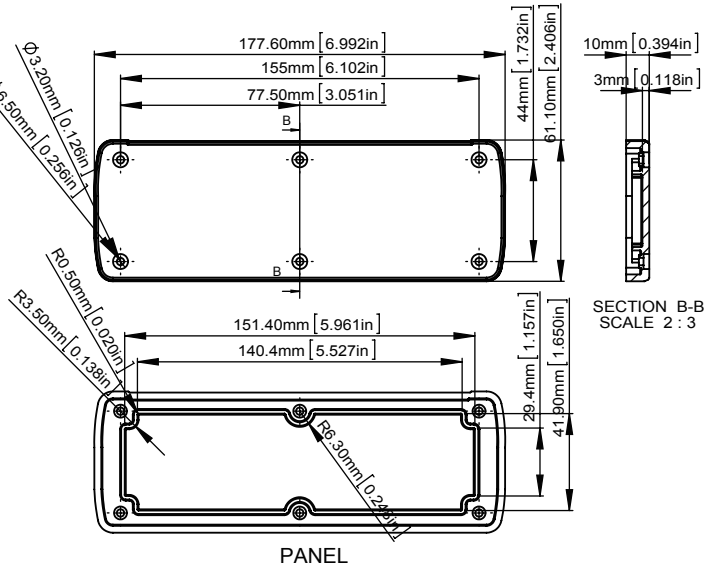

ITEM NO.	L(mm)
ALUG708XX080	80 mm
ALUG708XX120	120 mm
ALUG708XX160	160 mm
ALUG708XX200	200 mm

BODY

PANEL

According to ISO 2768-m	
Measuring DIM=L	Tolerances
0.5 < L ≤ 3.0mm	± 0.1mm
3.0 < L ≤ 6.0mm	± 0.1mm
6.0 < L ≤ 30.0mm	± 0.2mm
30.0 < L ≤ 120.0mm	± 0.3mm
120.0 < L ≤ 400.0mm	± 0.5mm
400.0 < L ≤ 1000.0mm	± 0.8mm