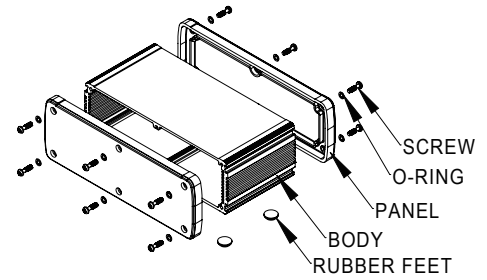

ITEM NO.	L(mm)
ALUG708XX080	80 mm
ALUG708XX120	120 mm
ALUG708XX160	160 mm
ALUG708XX200	200 mm

BODY

PANEL

According to ISO 2768-m	
Measuring DIM=L	Tolerances
0.5 < L ≤ 3.0mm	± 0.1mm
3.0 < L ≤ 6.0mm	± 0.1mm
6.0 < L ≤ 30.0mm	± 0.2mm
30.0 < L ≤ 120.0mm	± 0.3mm
120.0 < L ≤ 400.0mm	± 0.5mm
400.0 < L ≤ 1000.0mm	± 0.8mm