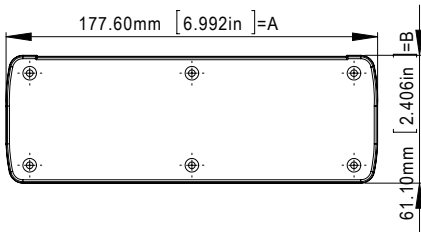

ITEM NO.	L(mm)
ALUG708XX080	80 mm
ALUG708XX120	120 mm
ALUG708XX160	160 mm
ALUG708XX200	200 mm

BODY

PANEL

According to ISO 2768-m	
Measuring DIM=L	Tolerances
0.5 < L ≤ 3.0mm	± 0.1mm
3.0 < L ≤ 6.0mm	± 0.1mm
6.0 < L ≤ 30.0mm	± 0.2mm
30.0 < L ≤ 120.0mm	± 0.3mm
120.0 < L ≤ 400.0mm	± 0.5mm
400.0 < L ≤ 1000.0mm	± 0.8mm