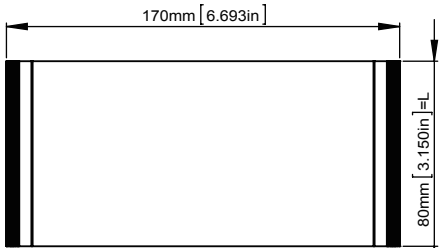

ITEM NO.	L(mm)
ALUG708XX080	80 mm
ALUG708XX120	120 mm
ALUG708XX160	160 mm
ALUG708XX200	200 mm

BODY

PANEL

According to ISO 2768-m	
Measuring DIM=L	Tolerances
0.5 < L ≤ 3.0mm	± 0.1mm
3.0 < L ≤ 6.0mm	± 0.1mm
6.0 < L ≤ 30.0mm	± 0.2mm
30.0 < L ≤ 120.0mm	± 0.3mm
120.0 < L ≤ 400.0mm	± 0.5mm
400.0 < L ≤ 1000.0mm	± 0.8mm