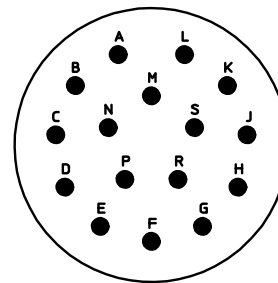

NO.	MASSE / DIMENSION
D1	39
D2	27.1
D3	32.9
E	0.23
K	5.46
L1	34
L2	15.9

NO.	BESCHREIBUNG / DESCRIPTION
1	ISOLIERKÖRPER BUCHSE / INSULATOR SOCKET
2	ISOLIERKÖRPER MITTE / WAYER
4	DICHTKÖRPER / GROMMET
5	ENDRING / ENDRING
7	KONTAKT BUCHSE / CONTACT SOCKET
8	GEHÄUSE / RECEPTACLE
9	ENDGEHÄUSE / ENDBELL
12	ÜBERWURFMUTTER / COUPLING NUT
14	WELLFEDER / WASHER

Note: Due to an automatic nomenclature system, numbers generated may not be sequential.
 Specification and Dimensions subject to change
 Drawings illustrate normal insulator positioning

Material Specification:
Shell Material: Aluminium alloy
Shell Plating: Olive drab chromate over cadmium plating
Insulator Material: Polychloroprene
Contact Material: Copper alloy
Contact Plating: #12/16:gold plated, #20:contact area gold plated

all dimensions are in mm
 Dimensions without tolerance indications are general tolerances in acc. with DIN7168m

drawing for
 CUSTOMER

description **KPSE06E20-16SW**
 Straight plug
 Grommet seal
 Crimp Contacts / Socket / Layout: 20-16