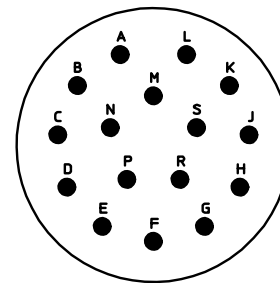

NO.	MASSE / DIMENSION
D1	39
D2	27.1
D3	32.9
E	0.23
K	5.46
L1	34
L2	15.9

NO.	BESCHREIBUNG / DESCRIPTION
1	ISOLIERKÖRPER BUCHSE / INSULATOR SOCKET
2	ISOLIERKÖRPER MITTE / WAYER
4	DICHTKÖRPER / GROMMET
5	ENDRING / ENDRING
7	KONTAKT BUCHSE / CONTACT SOCKET
8	GEHÄUSE / RECEPTACLE
9	ENDGEHÄUSE / ENDBELL
12	ÜBERWURFMUTTER / COUPLING NUT
14	WELLFEDER / WASHER

Note: Due to an automatic nomenclature system, numbers generated may not be sequential.
 Specification and Dimensions subject to change
 Drawings illustrate normal insulator positioning

Material Specification:
Shell Material: Aluminium alloy
Shell Plating: Olive drab chromate over cadmium plating
Insulator Material: Polychloroprene
Contact Material: Copper alloy
Contact Plating: #12/16:gold plated, #20:contact area gold plated

all dimensions are in mm
 Dimensions without tolerance indications are general tolerances in acc. with DIN7168m

drawing for
 CUSTOMER

description **KPSE06E20-16SX**
 Straight plug
 Grommet seal
 Crimp Contacts / Socket / Layout: 20-16