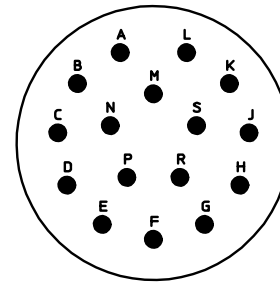

NO.	MASSE / DIMENSION
D1	39
D2	27.1
D3	32.9
E	0.23
K	5.46
L1	34
L2	15.9

NO.	BESCHREIBUNG / DESCRIPTION
1	ISOLIERKÖRPER BUCHSE / INSULATOR SOCKET
2	ISOLIERKÖRPER MITTE / WAYER
4	DICHTKÖRPER / GROMMET
5	ENDRING / ENDRING
7	KONTAKT BUCHSE / CONTACT SOCKET
8	GEHÄUSE / RECEPTACLE
9	ENDGEHÄUSE / ENDBELL
12	ÜBERWURFMUTTER / COUPLING NUT
14	WELLFEDER / WASHER

Note: Due to an automatic nomenclature system, numbers generated may not be sequential.  
 Specification and Dimensions subject to change  
 Drawings illustrate normal insulator positioning

<b>Material Specification:</b>
Shell Material: Aluminium alloy
Shell Plating: Olive drab chromate over cadmium plating
Insulator Material: Polychloroprene
Contact Material: Copper alloy
Contact Plating: #12/16:gold plated, #20:contact area gold plated

all dimensions are in mm  
 Dimensions without tolerance indications are general tolerances in acc. with DIN7168m

drawing for  
 CUSTOMER

description **KPSE06E20-16SY-F0**  
 Straight plug  
 Grommet seal  
 Crimp Contacts / Socket / Layout: 20-16